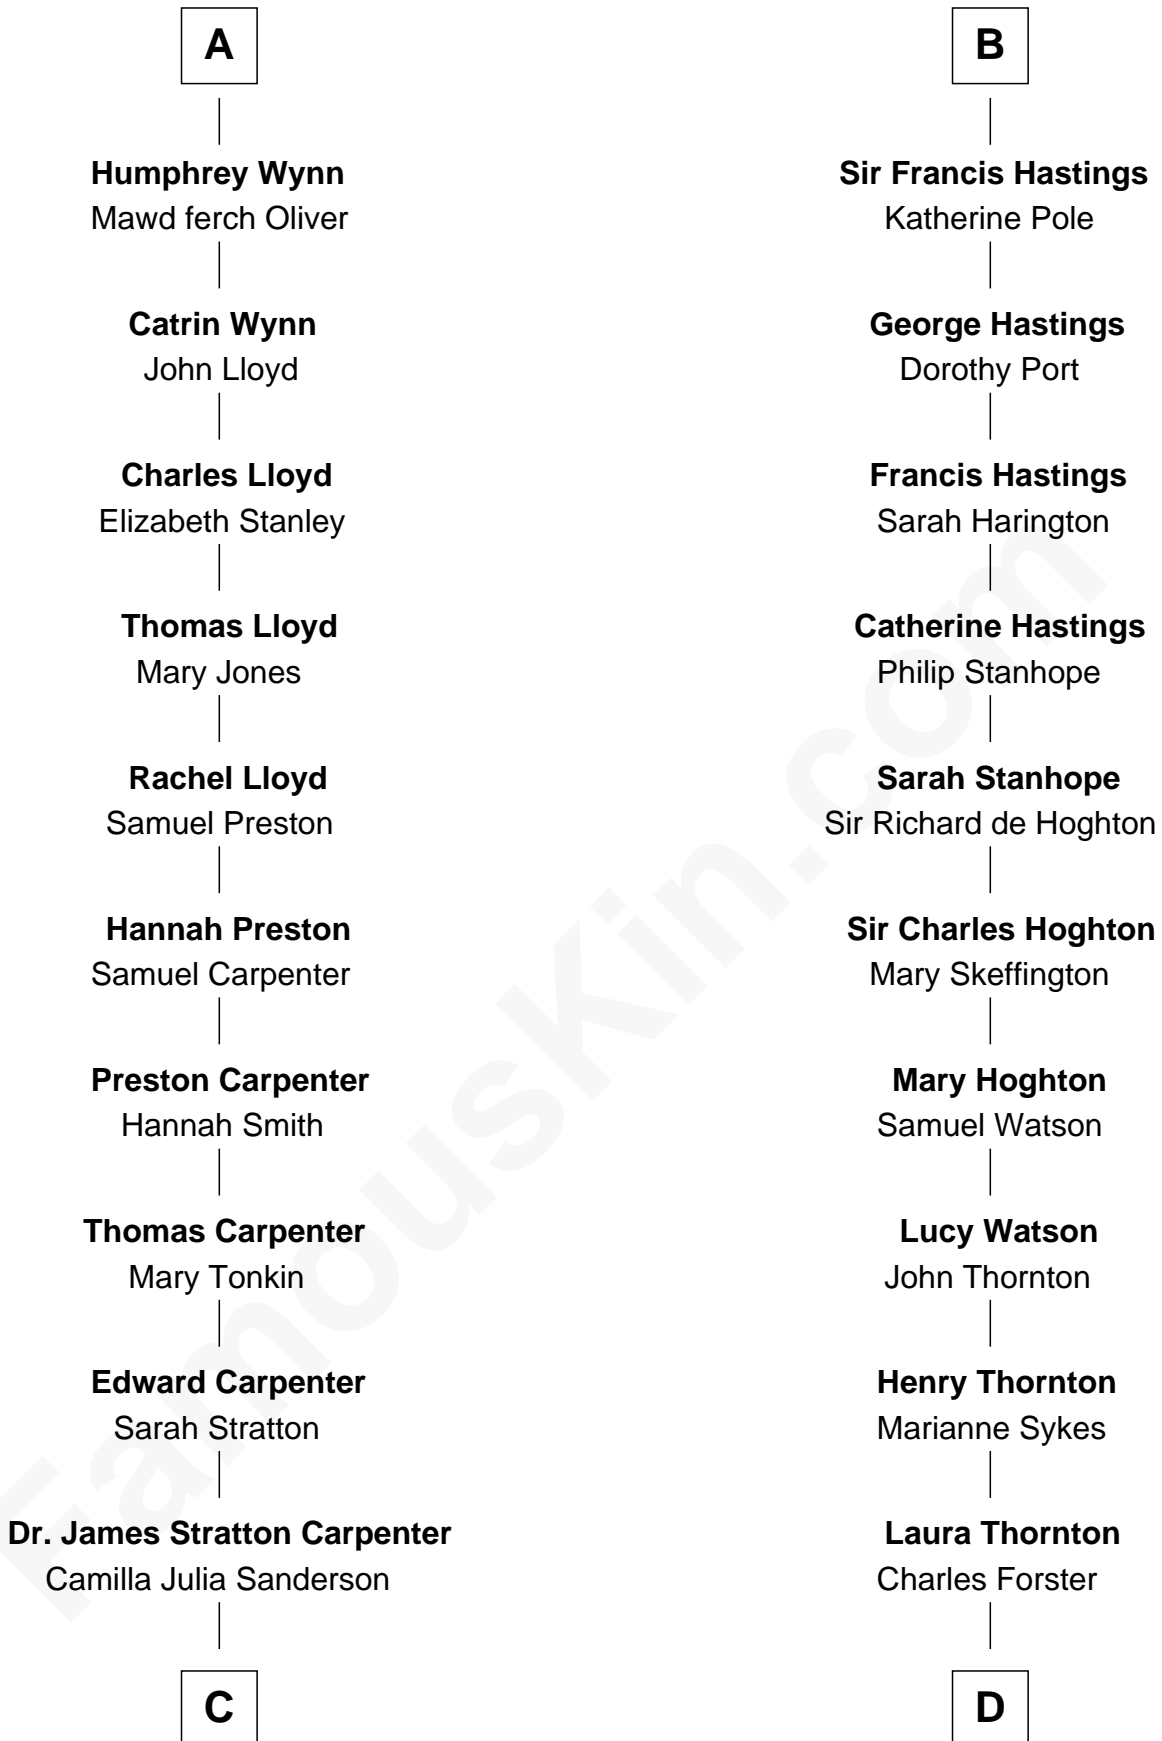

**FamousKin.com**  
**Relationship Chart of**  
**Mary Chapin Carpenter**  
*Singer and Songwriter*

18th cousin 3 times removed of

**E. M. Forster**  
*English Novelist*

FamousKin.com