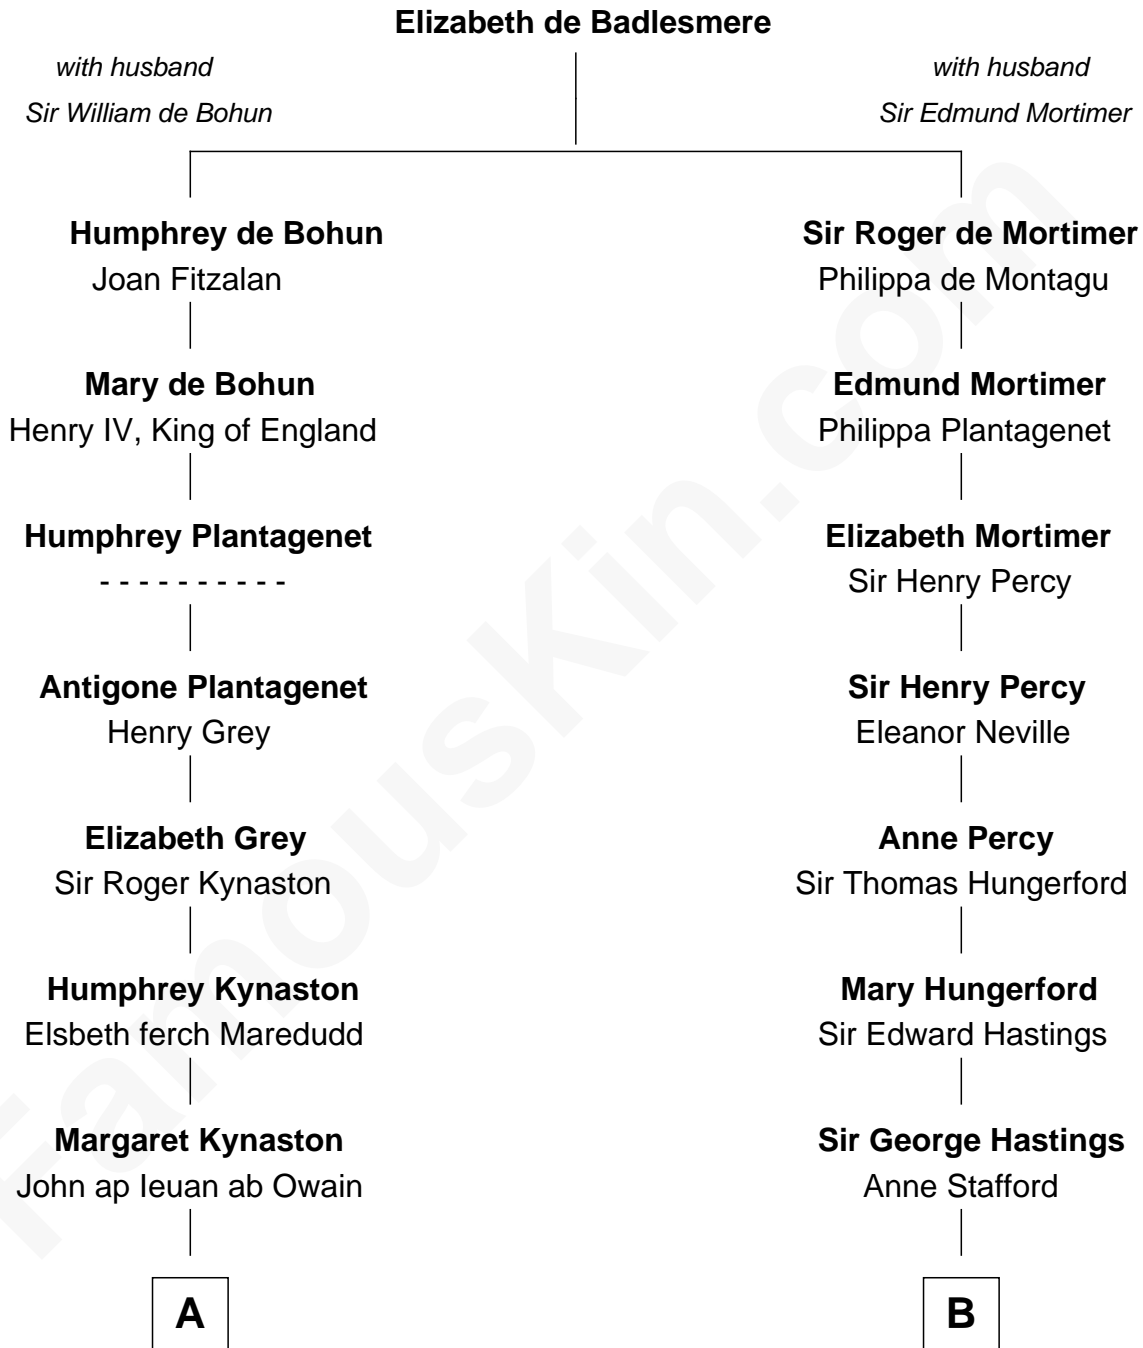

**FamousKin.com**  
**Relationship Chart of**  
**Mary Chapin Carpenter**  
*Singer and Songwriter*

18th cousin 3 times removed of

**E. M. Forster**  
*English Novelist*

FamousKin.com