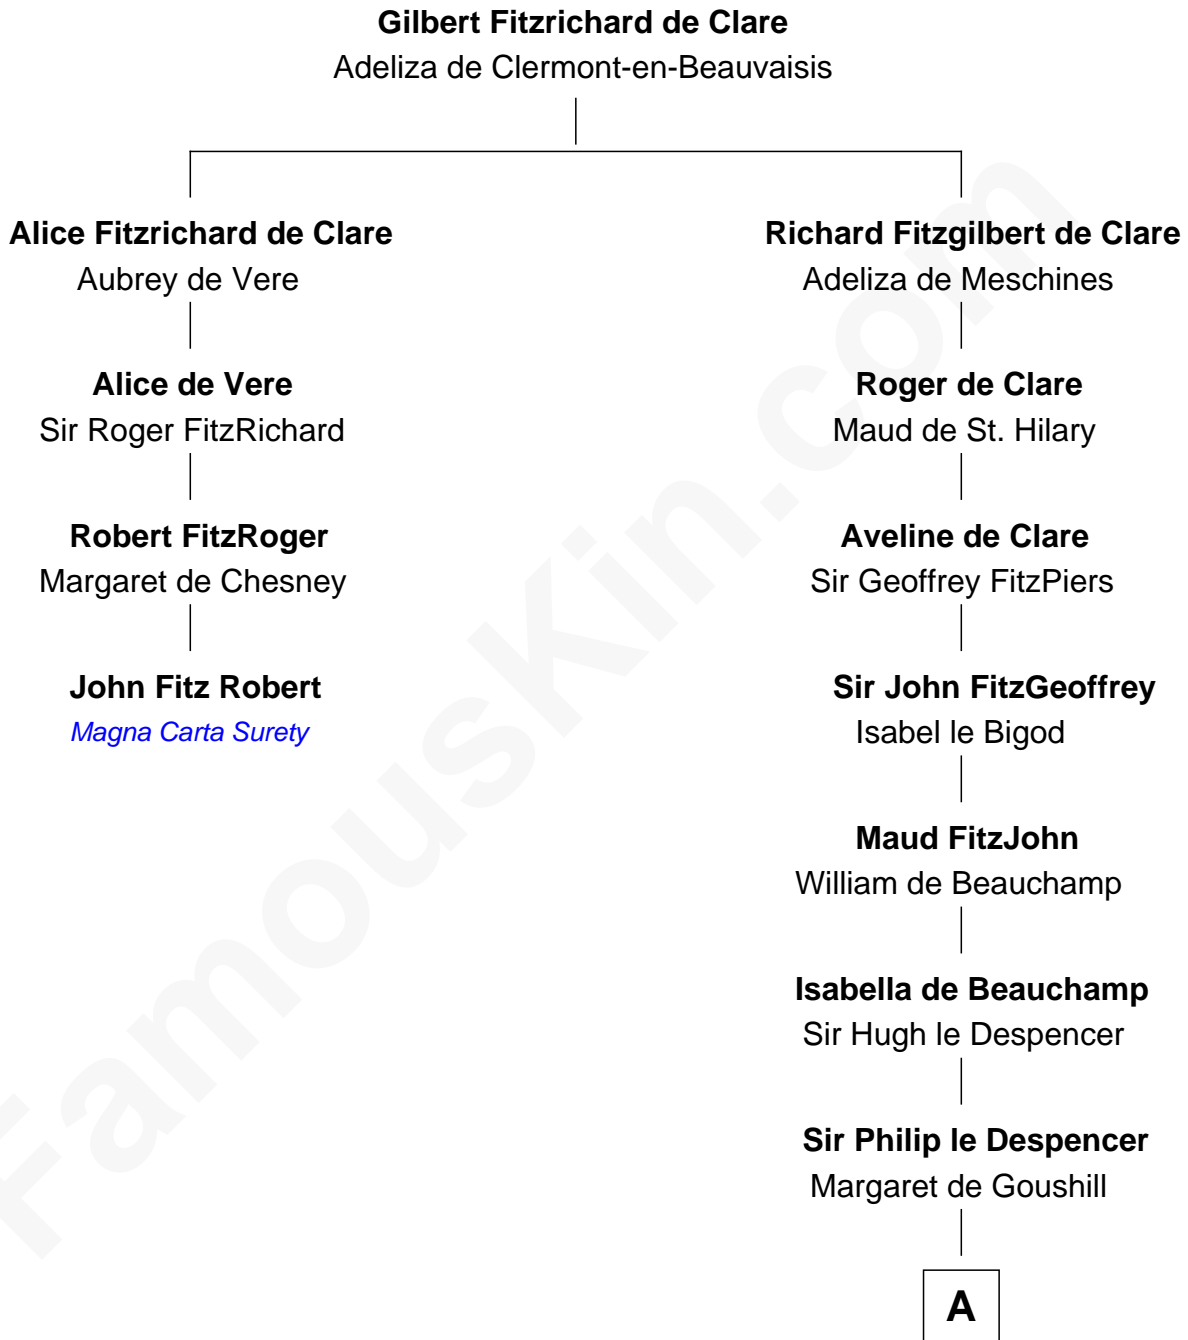

FamousKin.com Relationship Chart of

John Fitz Robert

Magna Carta Surety

3rd cousin 15 times removed of

Rev. George Burroughs

Executed for Witchcraft, Salem 1692

A

Sir Philip le Despencer

Joan de Cobham

Sir Philip le Despencer

Elizabeth - - - - -

Sir Philip le Despencer

Elizabeth de Tibetot

Margery Despencer

Sir Roger Wentworth

Henry Wentworth

Salem Witch Trials 1692

FamousKin.com