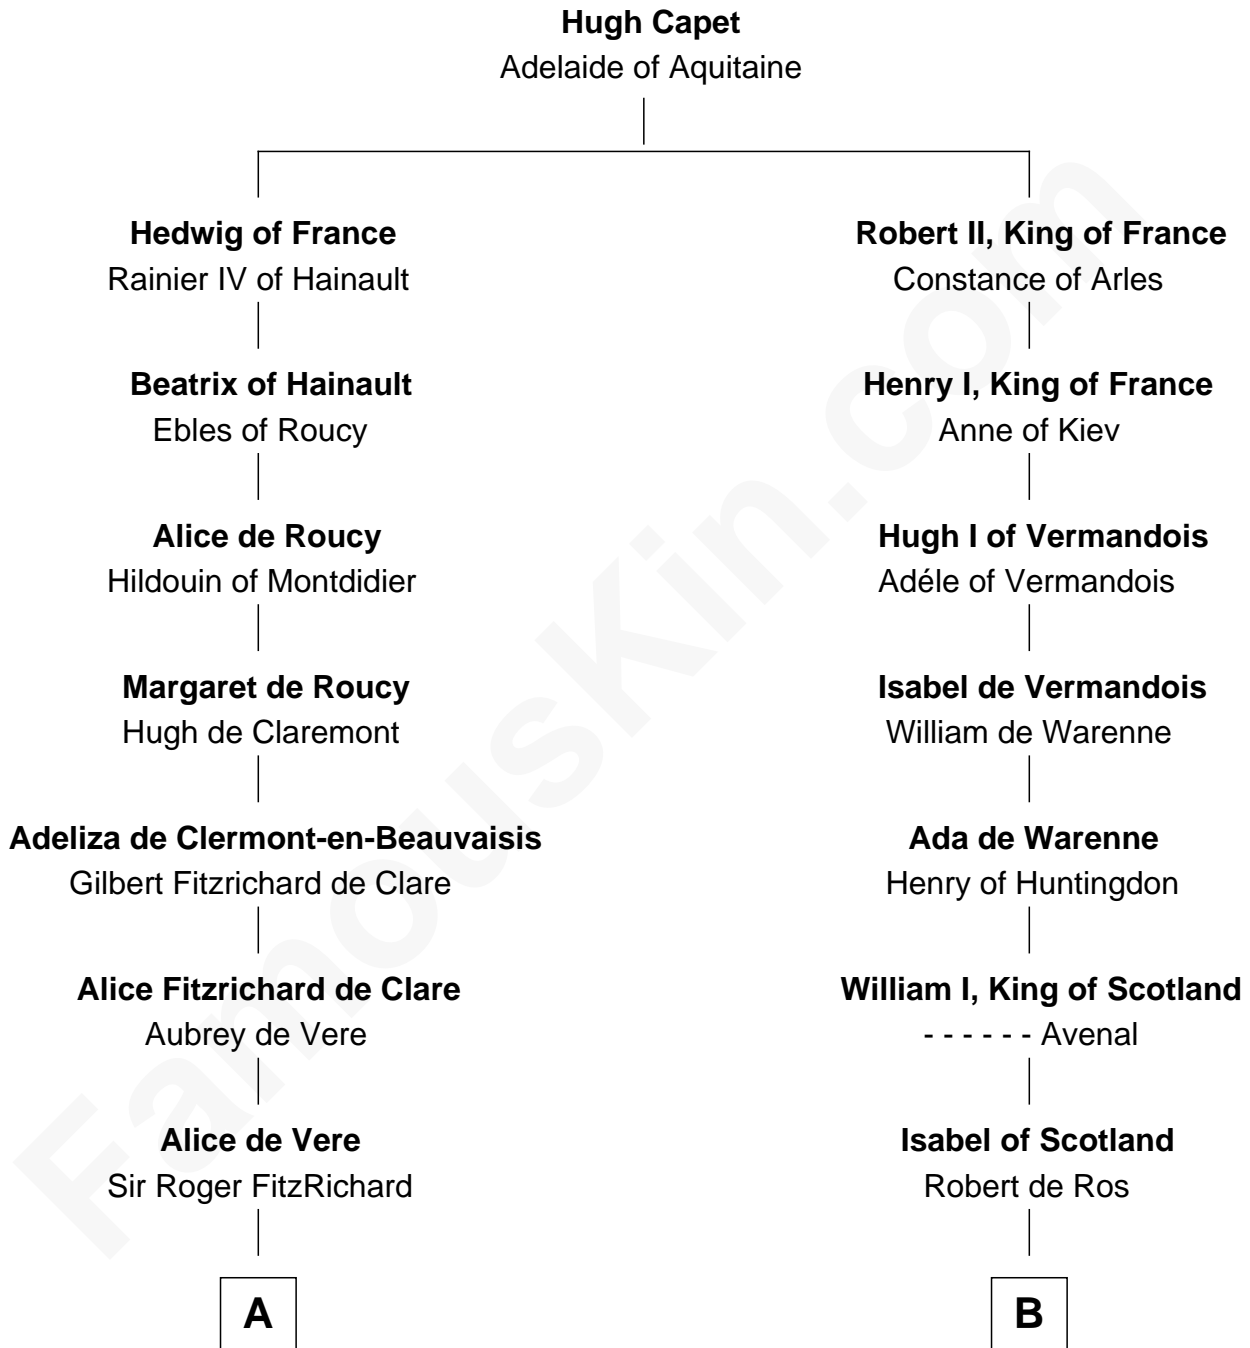

# FamousKin.com Relationship Chart of

**John Fitz Robert**

*Magna Carta Surety*

8th cousin 12 times removed of

**Peter Worden**

*(c1569 - 1638/9) Great Migration Immigrant 1638*

**C**

—  
**Agnes Rushton**  
Richard Worthington

—  
**Peter Worthington**  
Isabel Anderton

—  
**Isabel Worthington**  
Robert Worden

—  
**Peter Worden**  
*Great Migration Immigrant 1638*