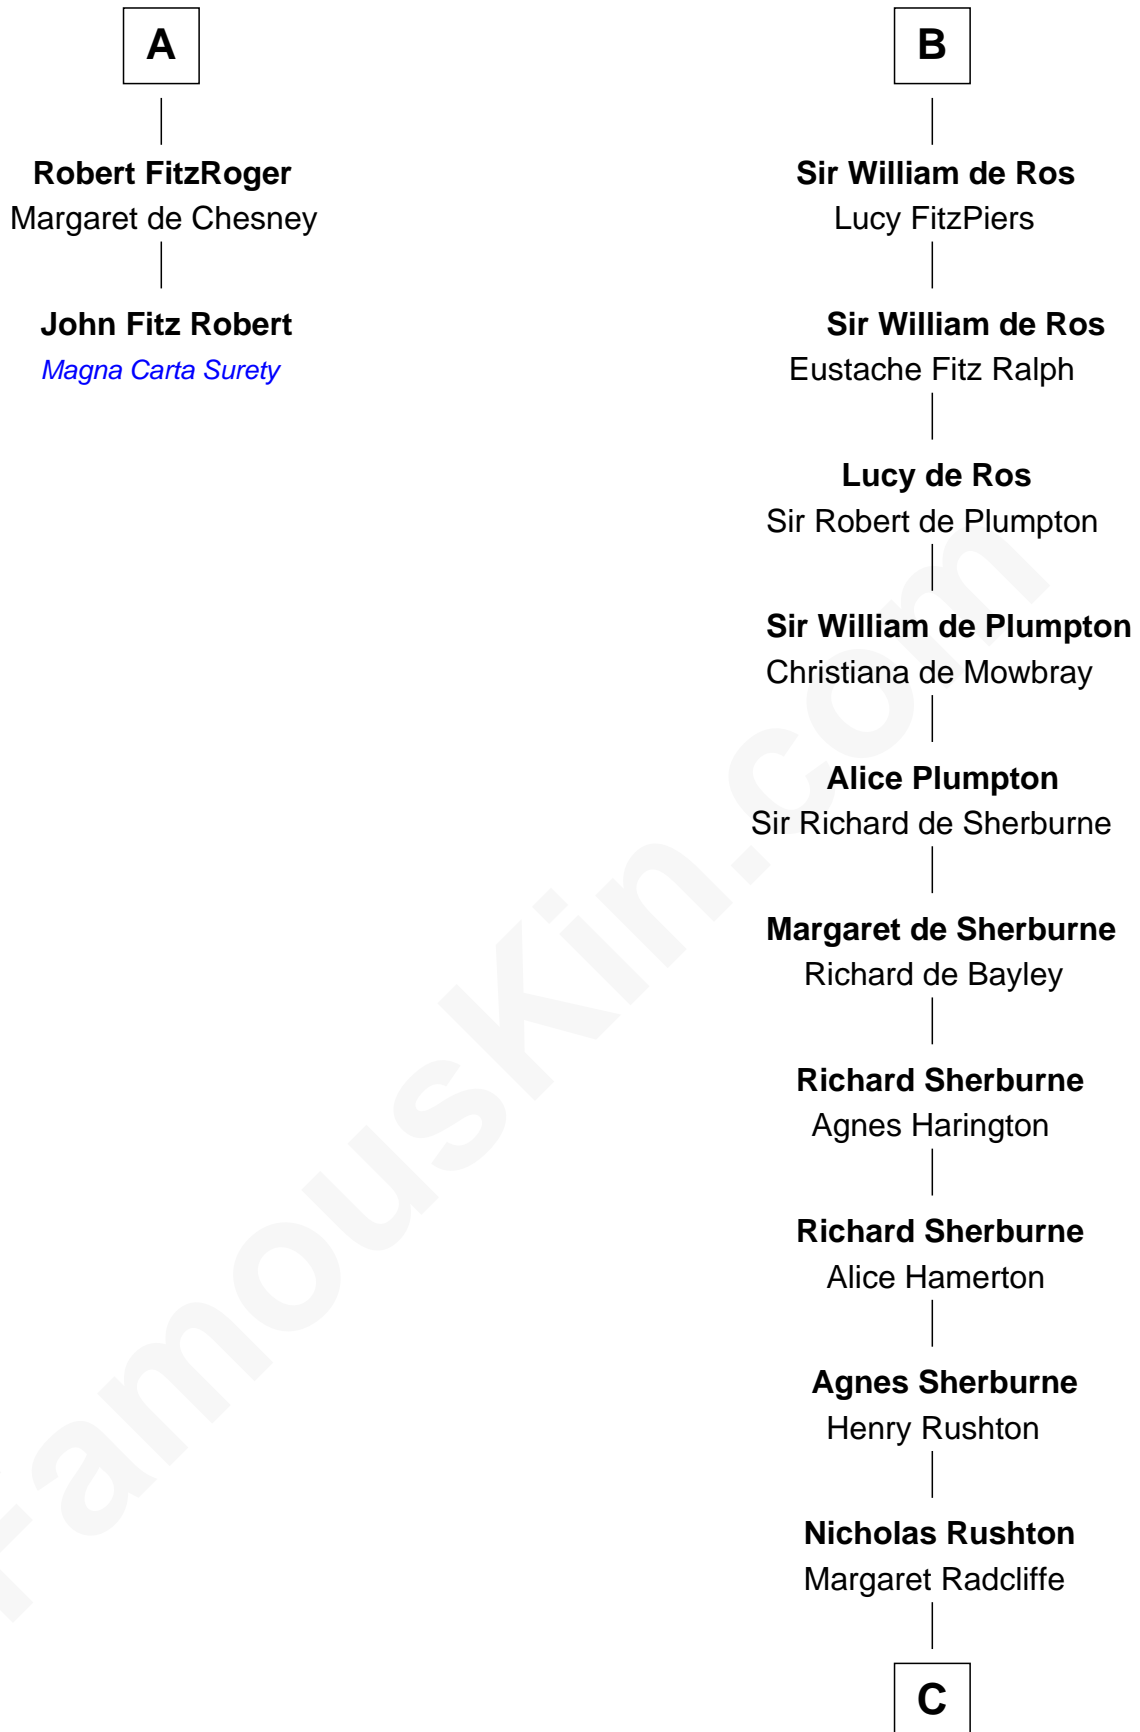

# FamousKin.com Relationship Chart of

**John Fitz Robert**

*Magna Carta Surety*

8th cousin 12 times removed of

**Peter Worden**

*(c1569 - 1638/9) Great Migration Immigrant 1638*

**C**

—  
**Agnes Rushton**  
Richard Worthington

—  
**Peter Worthington**  
Isabel Anderton

—  
**Isabel Worthington**  
Robert Worden

—  
**Peter Worden**  
*Great Migration Immigrant 1638*