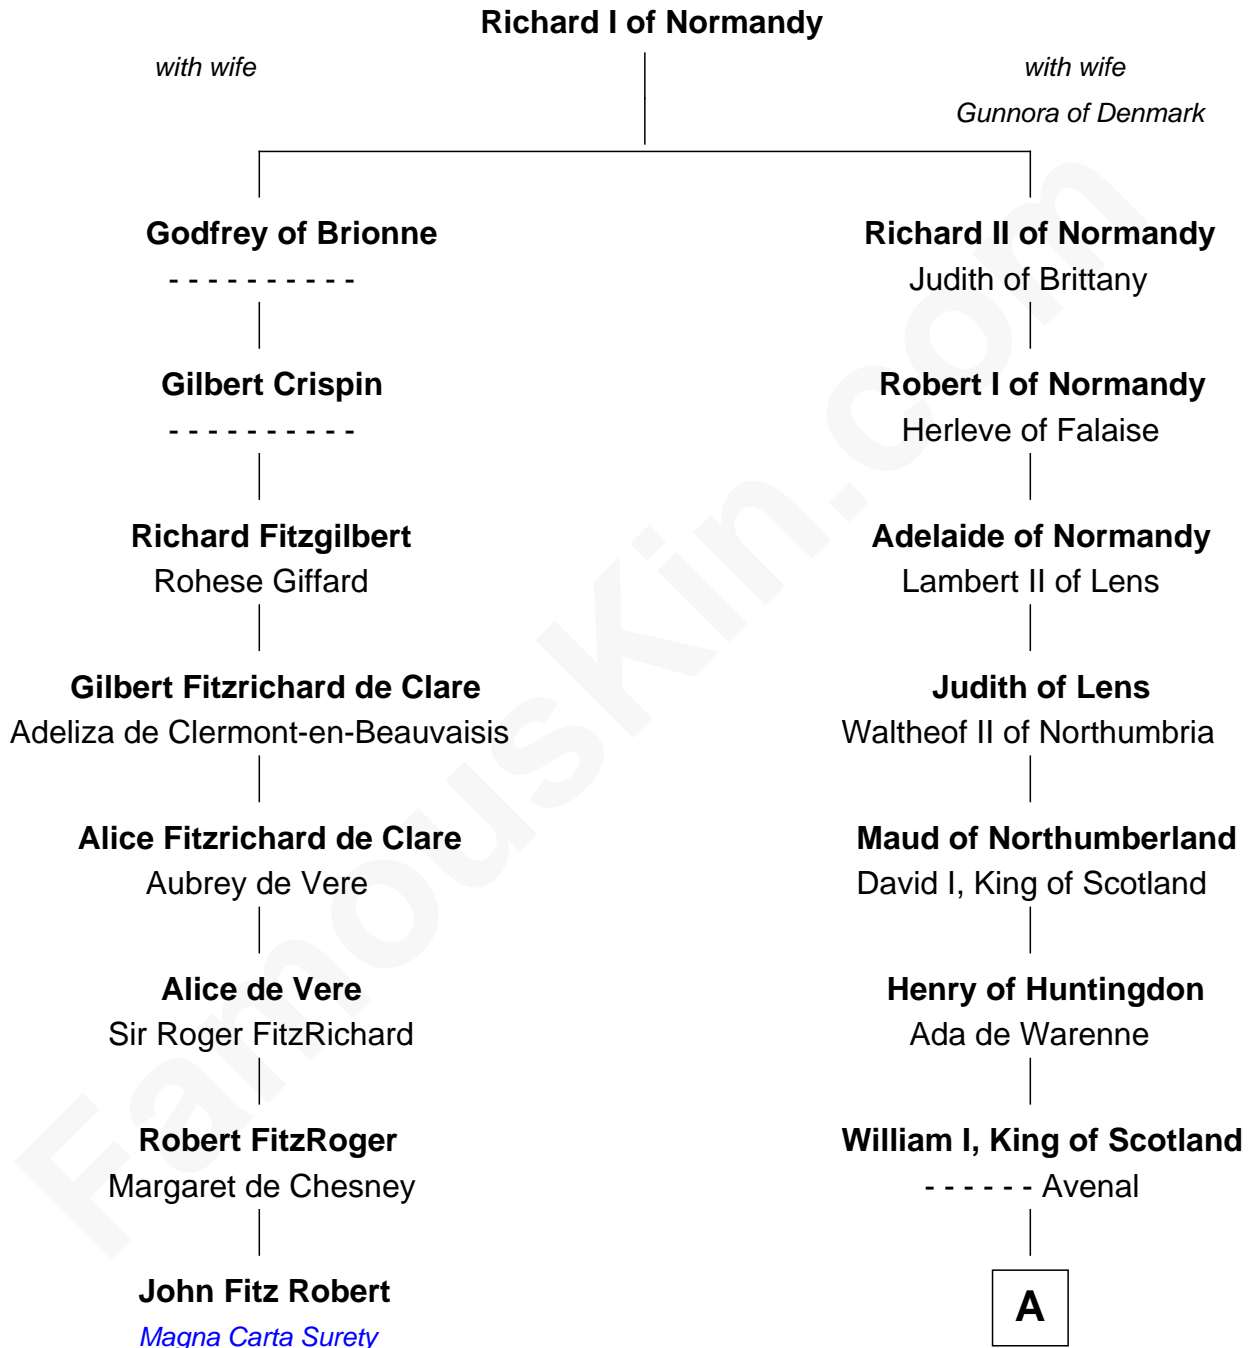

FamousKin.com Relationship Chart of

John Fitz Robert

Magna Carta Surety

7th cousin 14 times removed of

Peter Worden

(c1569 - 1638/9) Great Migration Immigrant 1638

A

Isabel of Scotland

Robert de Ros

Sir William de Ros

Lucy FitzPiers

Sir William de Ros

Eustache Fitz Ralph

Lucy de Ros

Sir Robert de Plumpton

Sir William de Plumpton