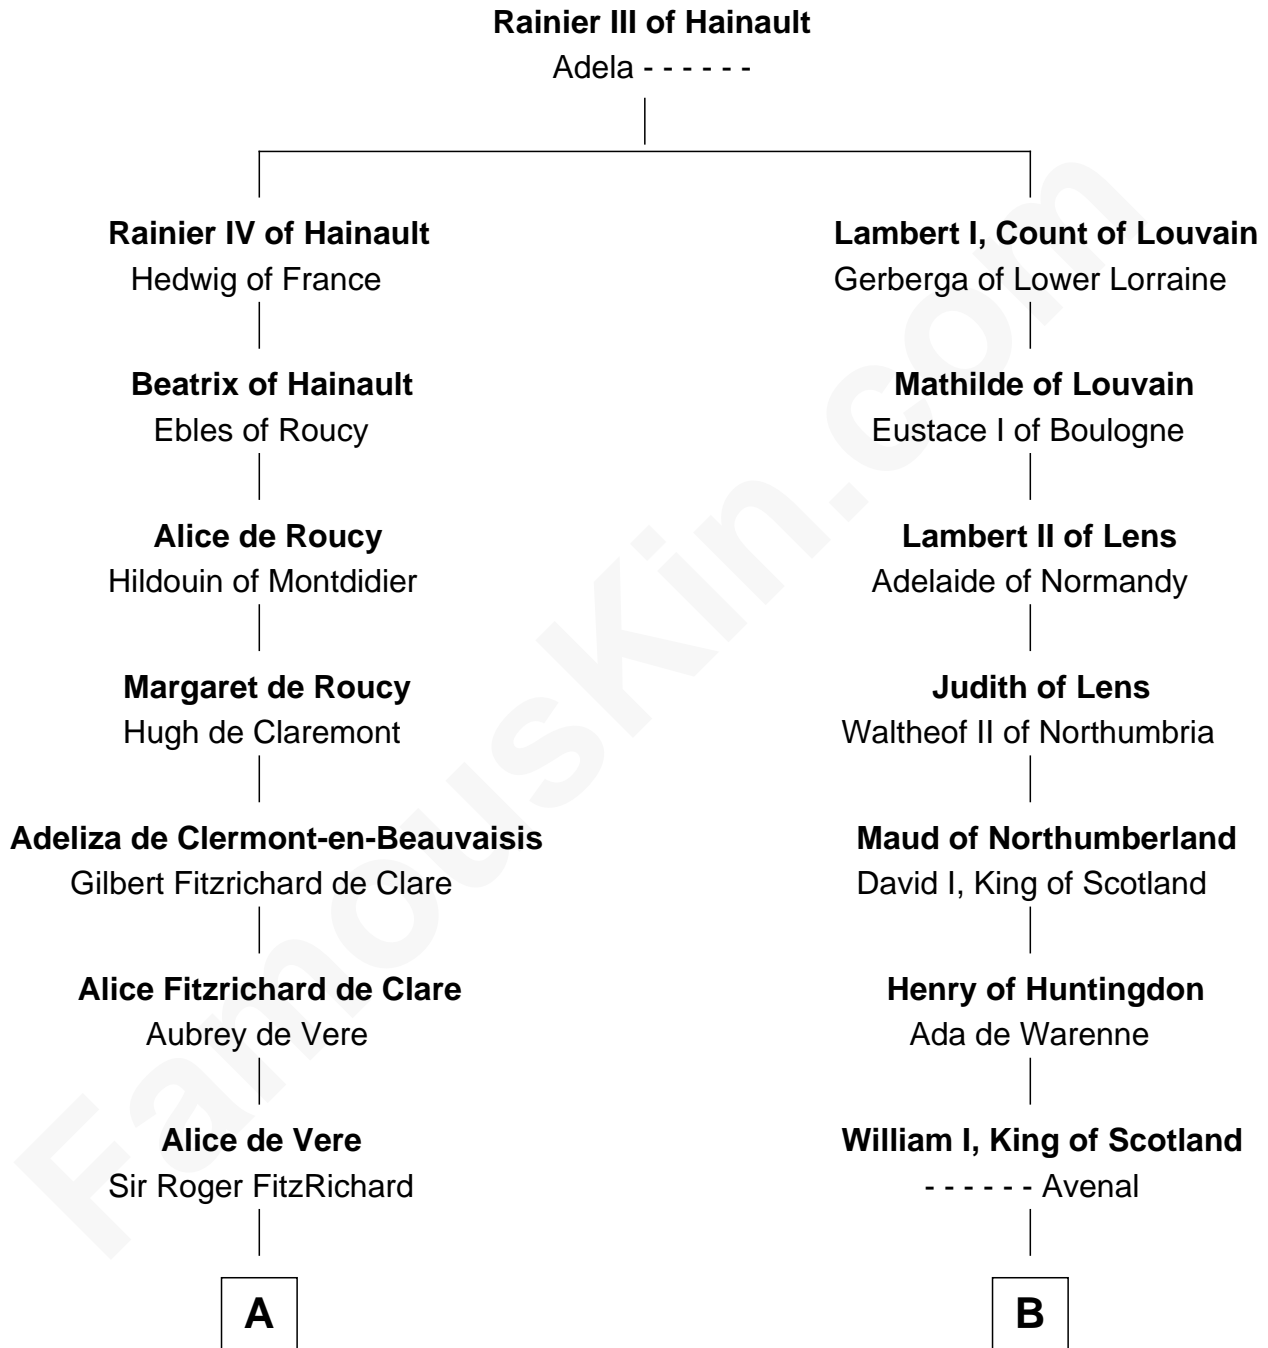

# FamousKin.com Relationship Chart of

**John Fitz Robert**

*Magna Carta Surety*

8th cousin 13 times removed of

**Peter Worden**

*(c1569 - 1638/9) Great Migration Immigrant 1638*

C

**Nicholas Rushton**

Margaret Radcliffe

**Agnes Rushton**

Richard Worthington

**Peter Worthington**

Isabel Anderton

**Isabel Worthington**

Robert Worden

**Peter Worden**

*Great Migration Immigrant 1638*