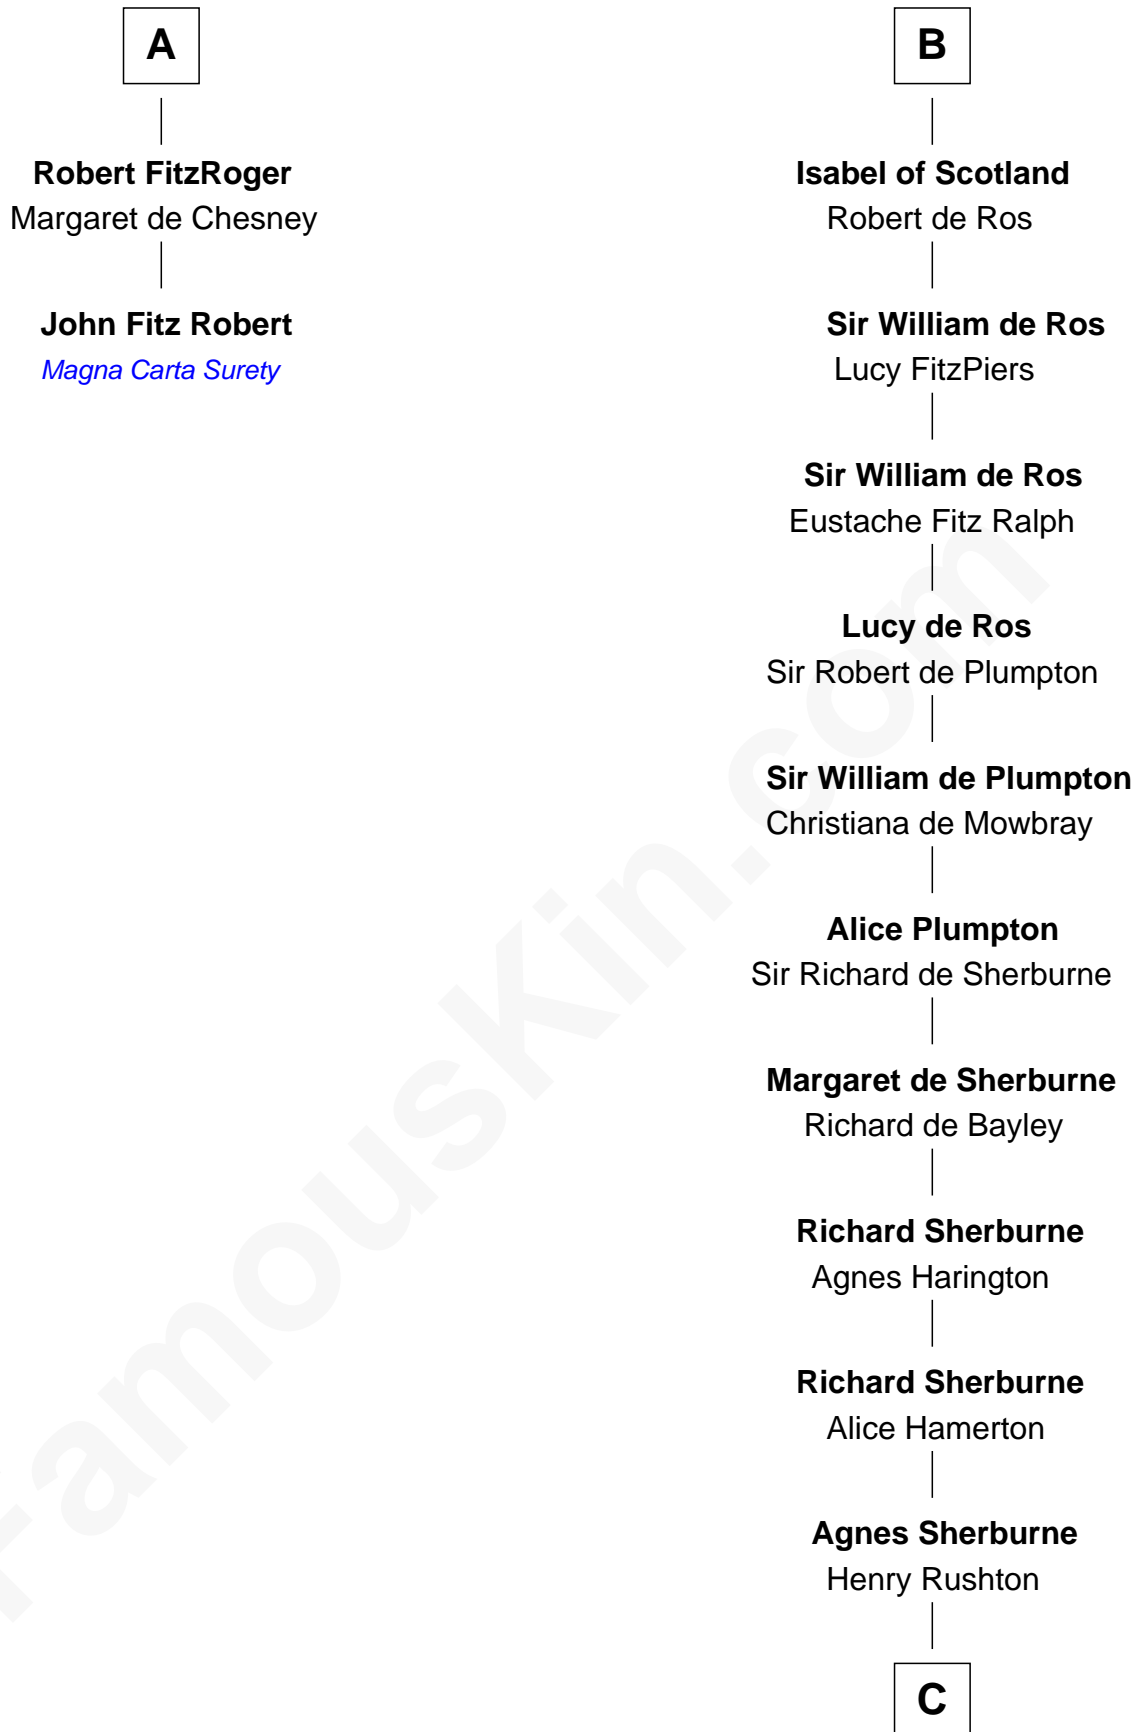

# FamousKin.com Relationship Chart of

**John Fitz Robert**

*Magna Carta Surety*

8th cousin 13 times removed of

**Peter Worden**

*(c1569 - 1638/9) Great Migration Immigrant 1638*

C

**Nicholas Rushton**

Margaret Radcliffe

**Agnes Rushton**

Richard Worthington

**Peter Worthington**

Isabel Anderton

**Isabel Worthington**

Robert Worden

**Peter Worden**

*Great Migration Immigrant 1638*