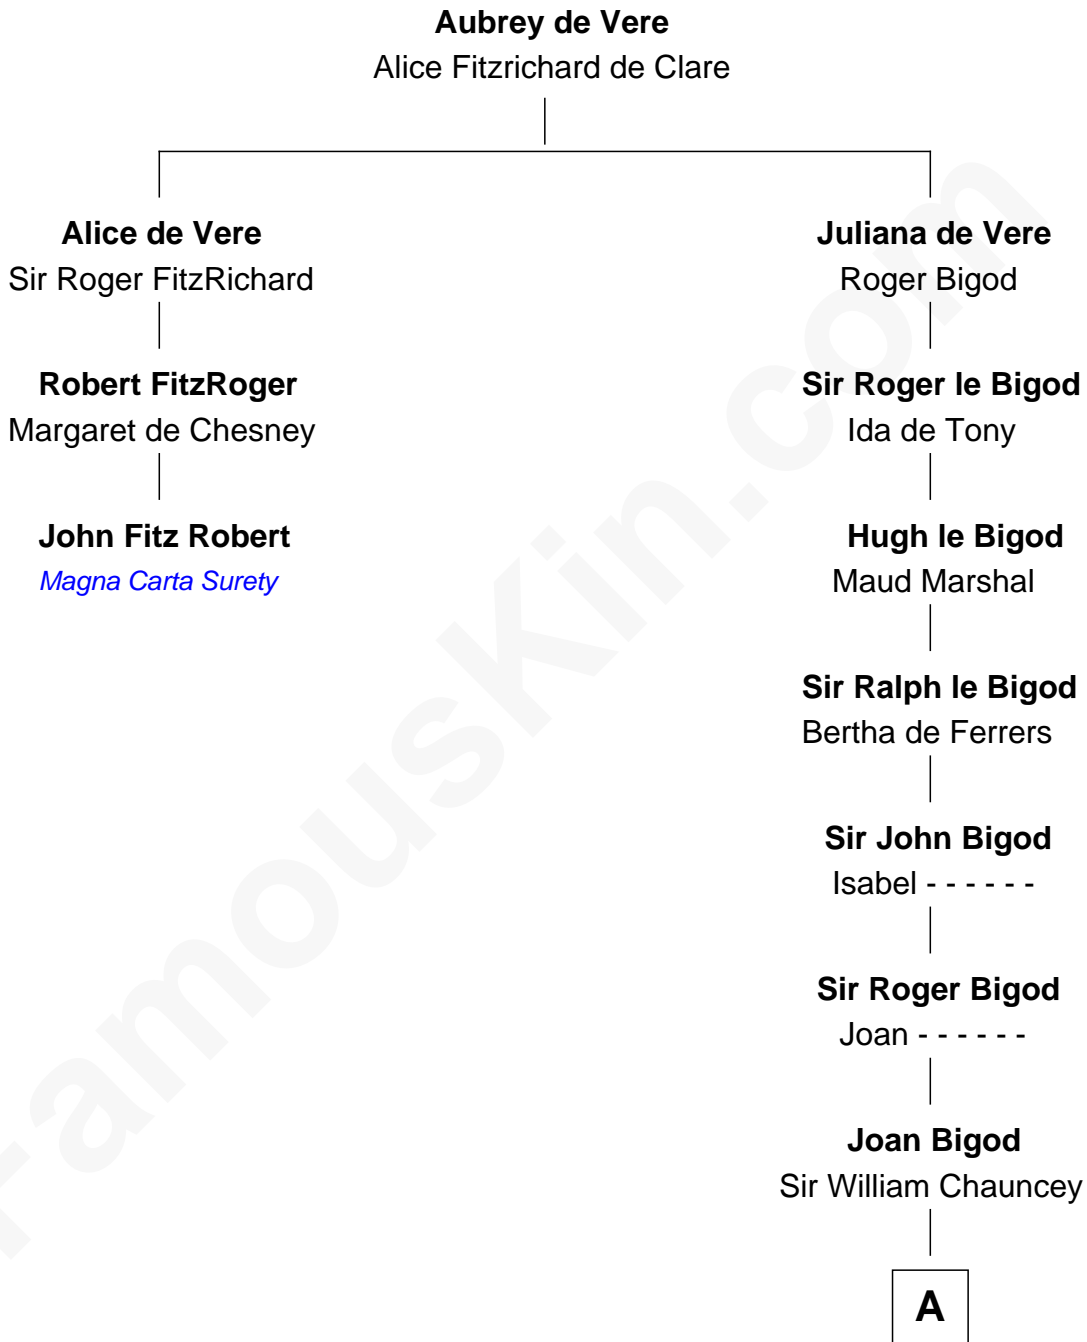

FamousKin.com Relationship Chart of

John Fitz Robert

Magna Carta Surety

2nd cousin 18 times removed of

Frederick Law Olmsted

Landscape Architect

A

John Chauncey
Margaret Giffard