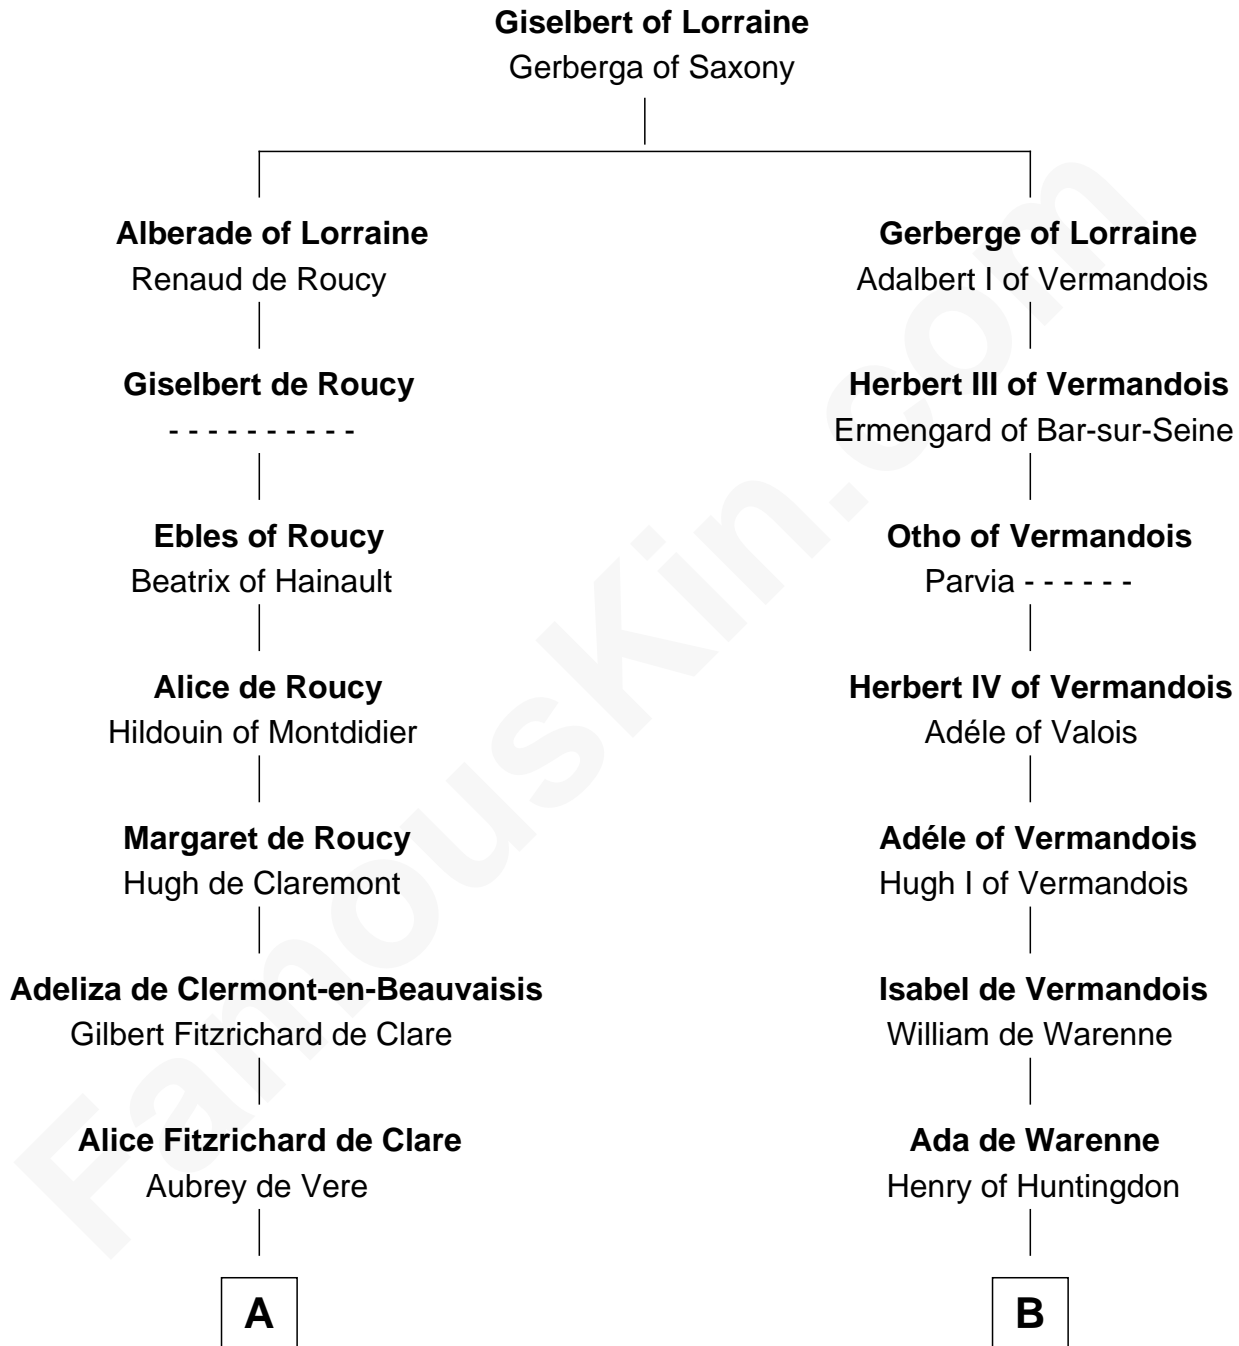

FamousKin.com Relationship Chart of

John Fitz Robert

Magna Carta Surety

8th cousin 1 time removed of

Henry de Bohun

Magna Carta Surety

FamousKin.com