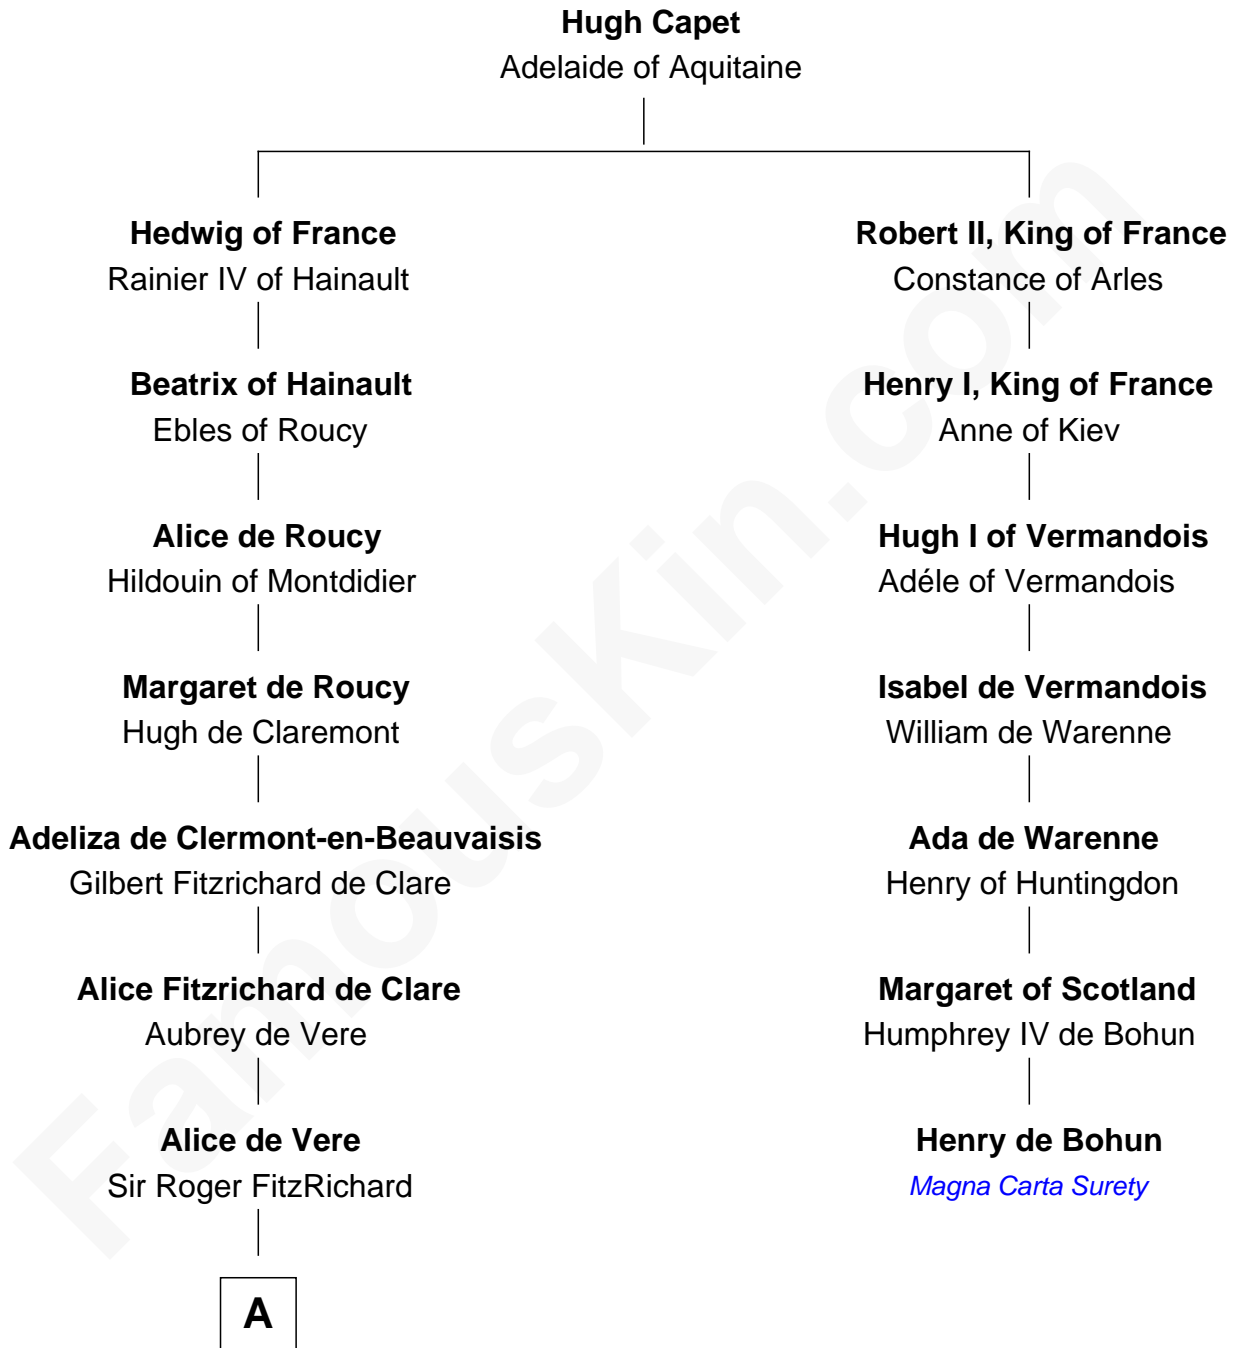

FamousKin.com Relationship Chart of

John Fitz Robert

Magna Carta Surety

6th cousin 2 times removed of

Henry de Bohun

Magna Carta Surety

A

—
Robert FitzRoger
Margaret de Chesney

—
John Fitz Robert
Magna Carta Surety

FamousKin.com