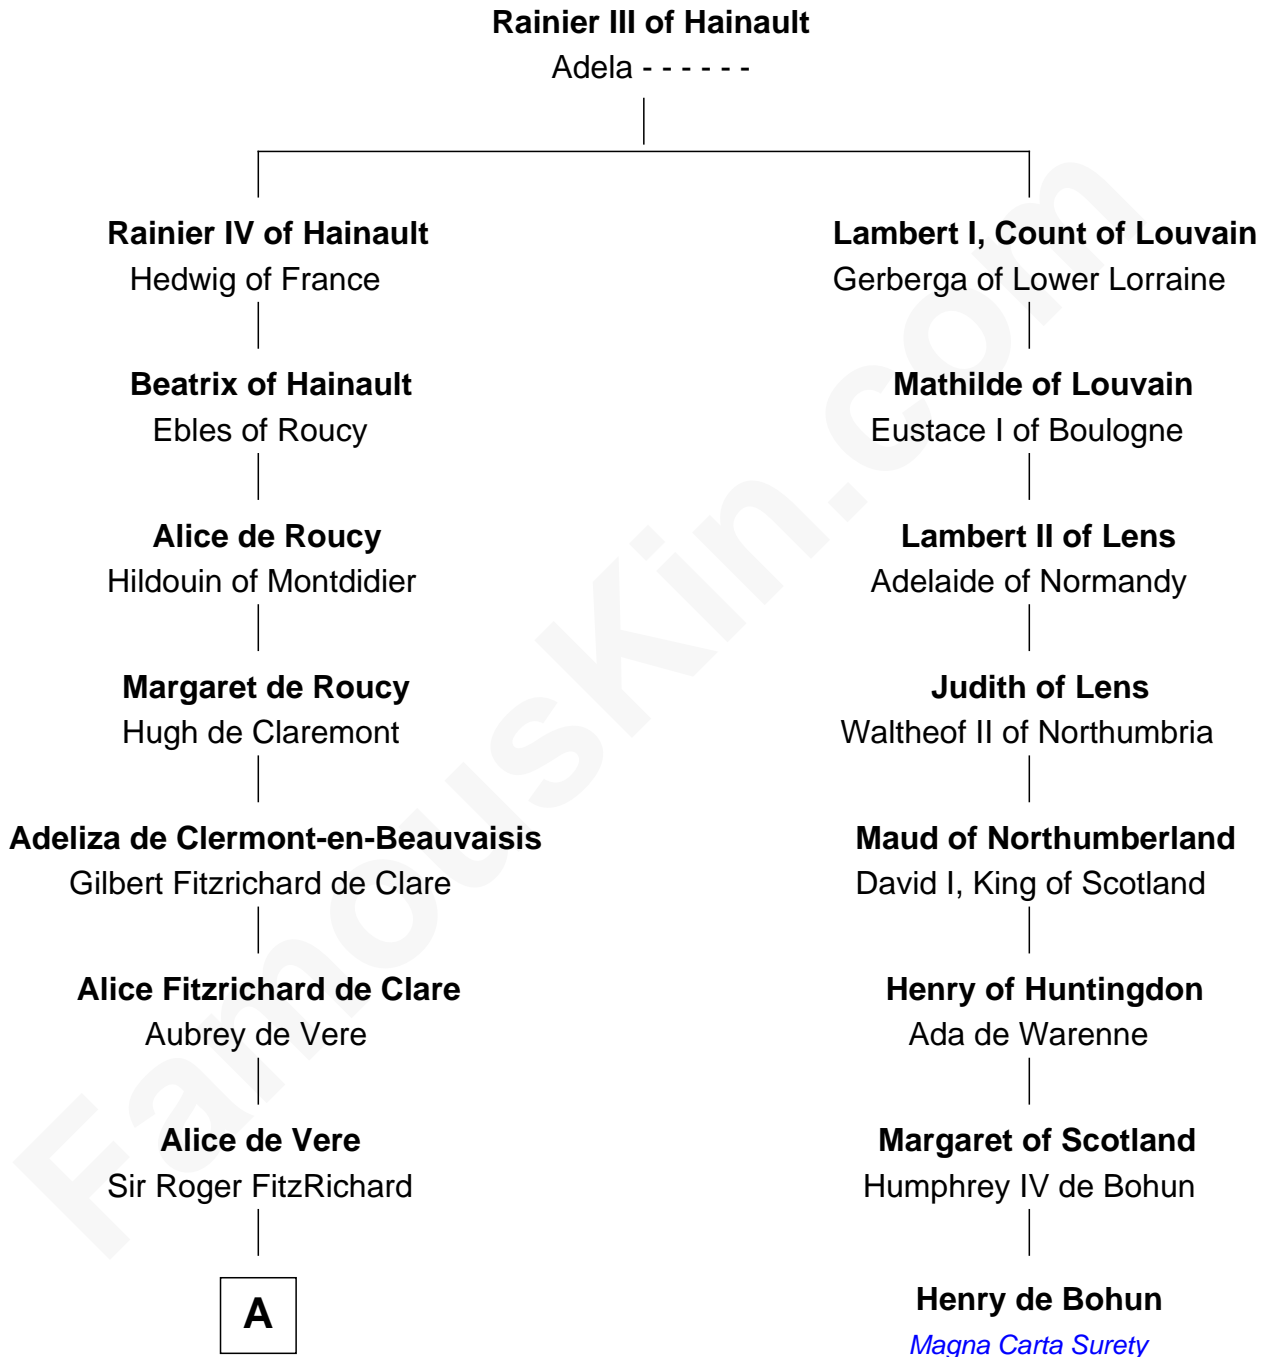

FamousKin.com Relationship Chart of

John Fitz Robert

Magna Carta Surety

7th cousin 1 time removed of

Henry de Bohun

Magna Carta Surety

A

—
Robert FitzRoger
Margaret de Chesney

—
John Fitz Robert
Magna Carta Surety

FamousKin.com