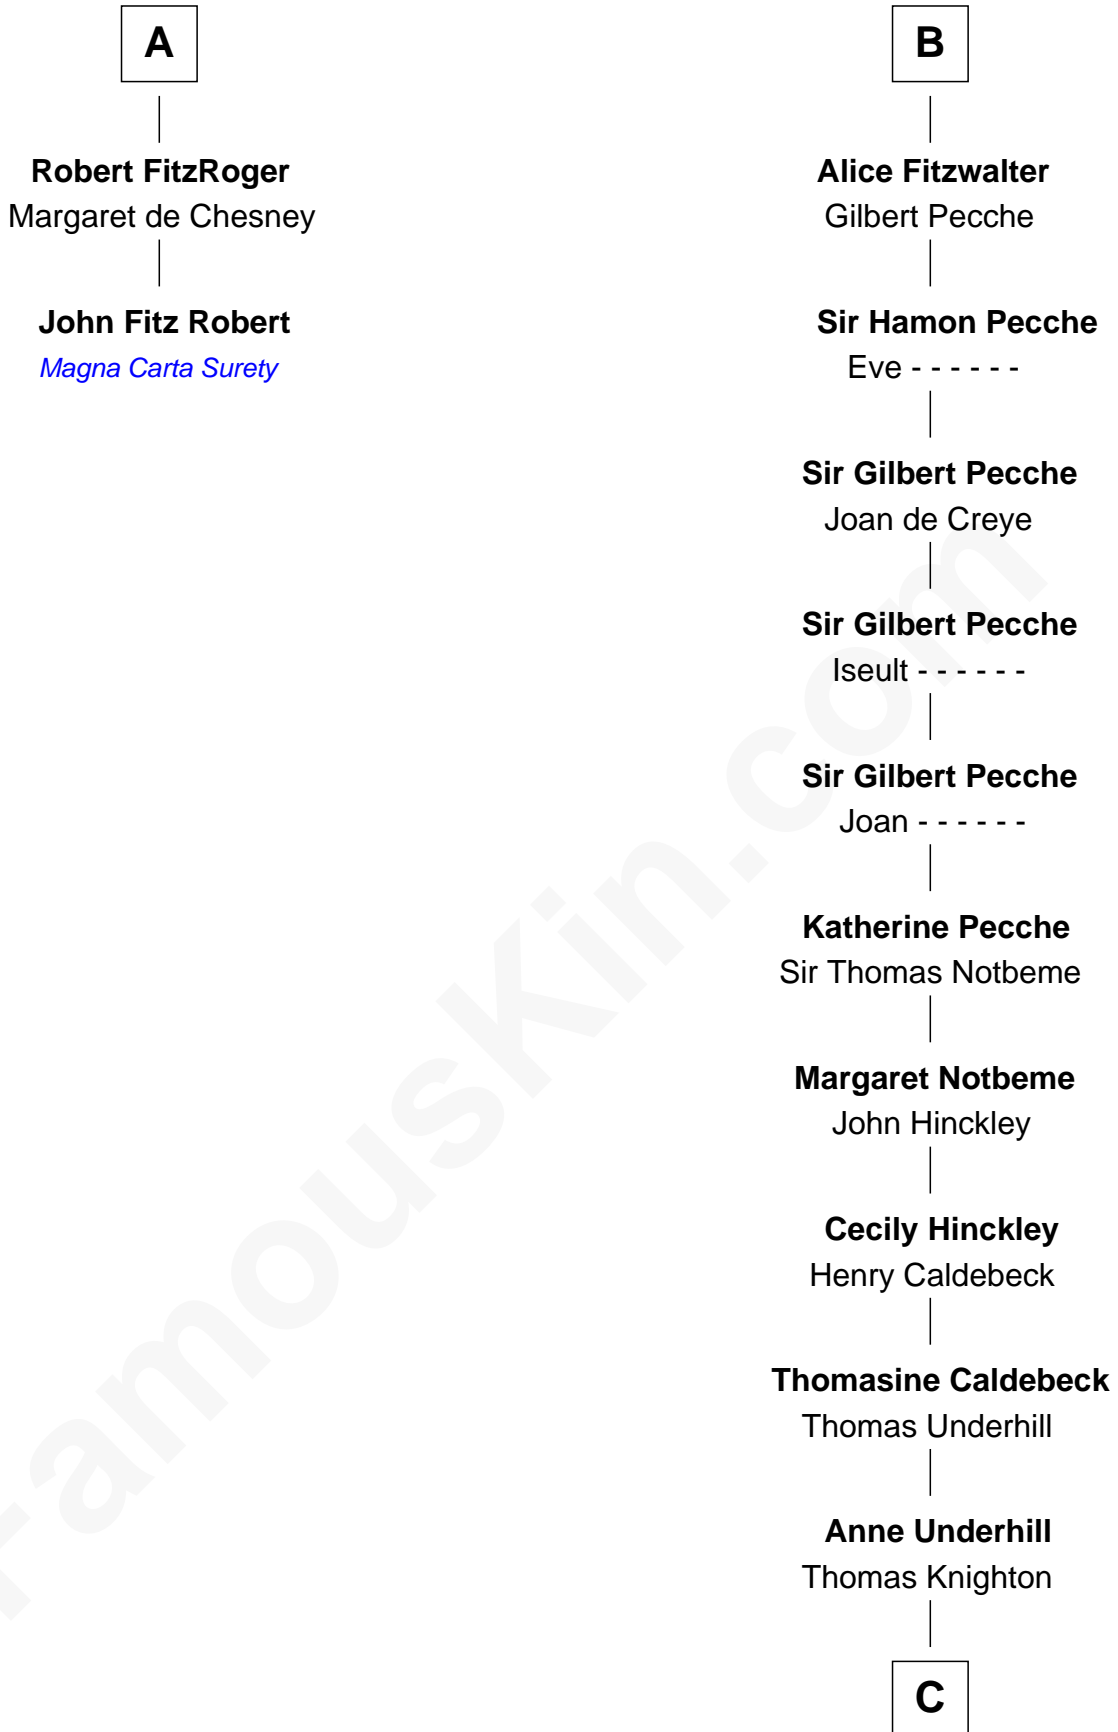

FamousKin.com Relationship Chart of

John Fitz Robert

Magna Carta Surety

8th cousin 13 times removed of

Thomas Lawrence

(c1619/20 - c1703) Planter passenger 1635

C

Joan Knighton

Charles Bull

Richard Bull

Alice Hunt

Elizabeth Bull

John Lawrence

Thomas Lawrence

Joanna Antrobus

Thomas Lawrence