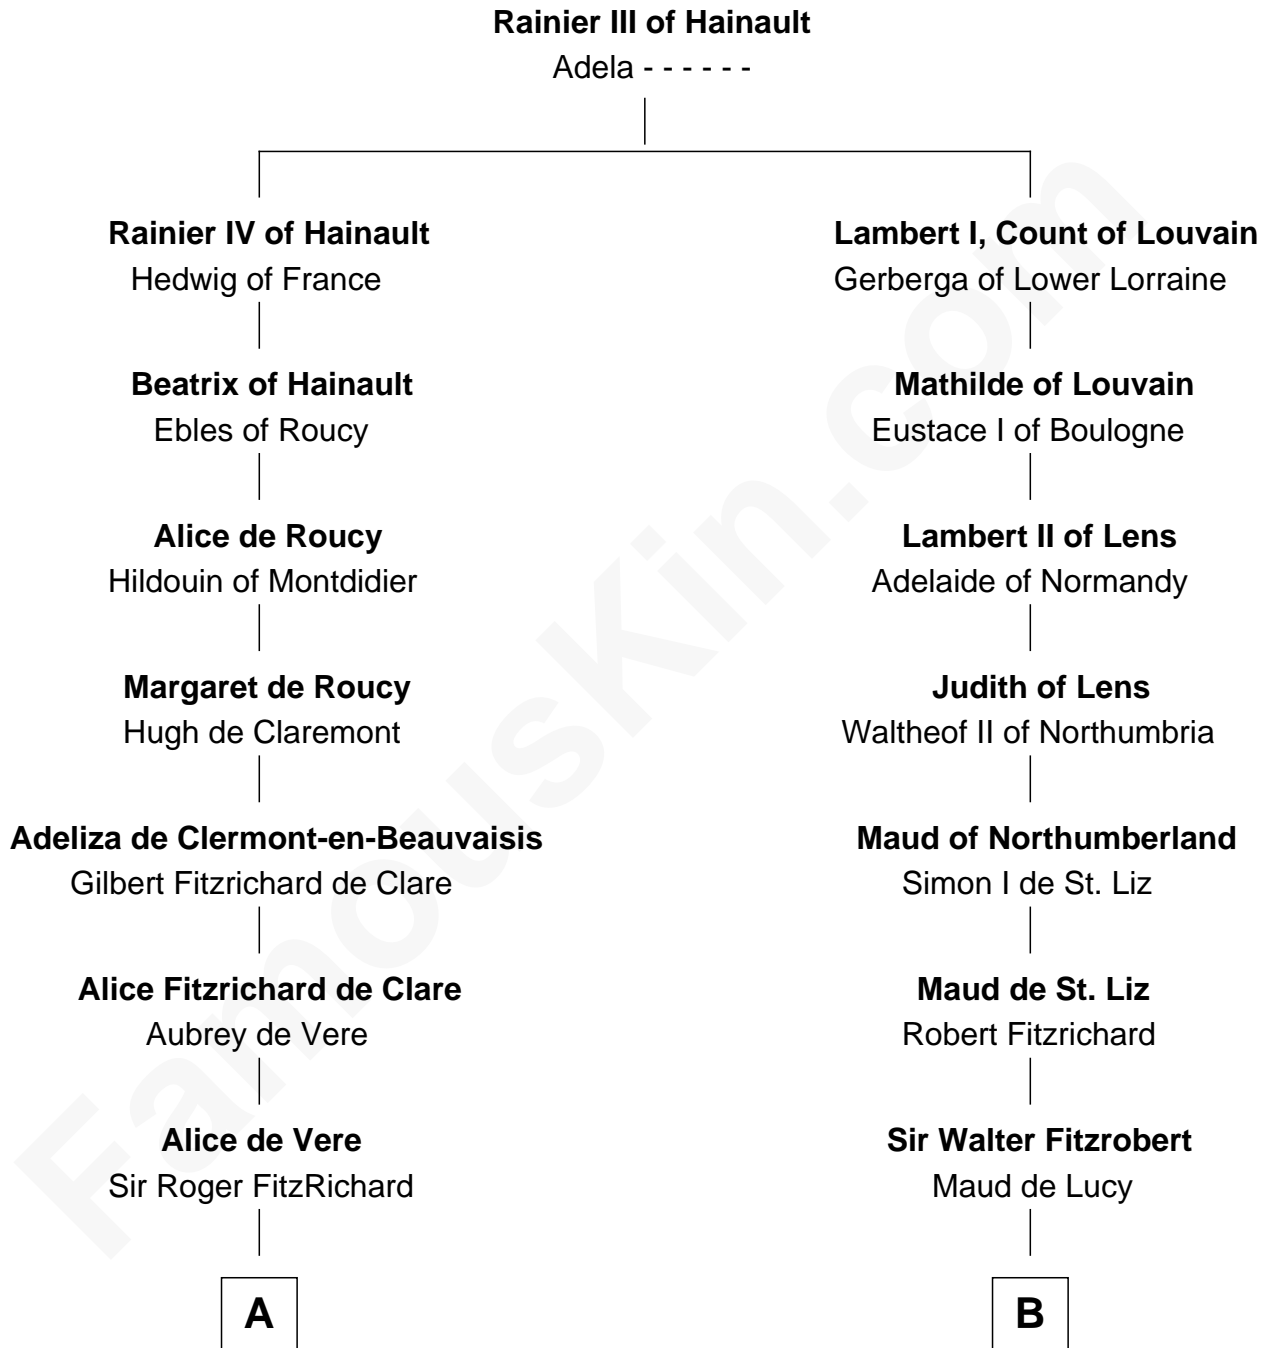

FamousKin.com Relationship Chart of

John Fitz Robert

Magna Carta Surety

8th cousin 13 times removed of

Thomas Lawrence

(c1619/20 - c1703) Planter passenger 1635

C

Joan Knighton

Charles Bull

Richard Bull

Alice Hunt

Elizabeth Bull

John Lawrence

Thomas Lawrence

Joanna Antrobus

Thomas Lawrence

Planter passenger 1635