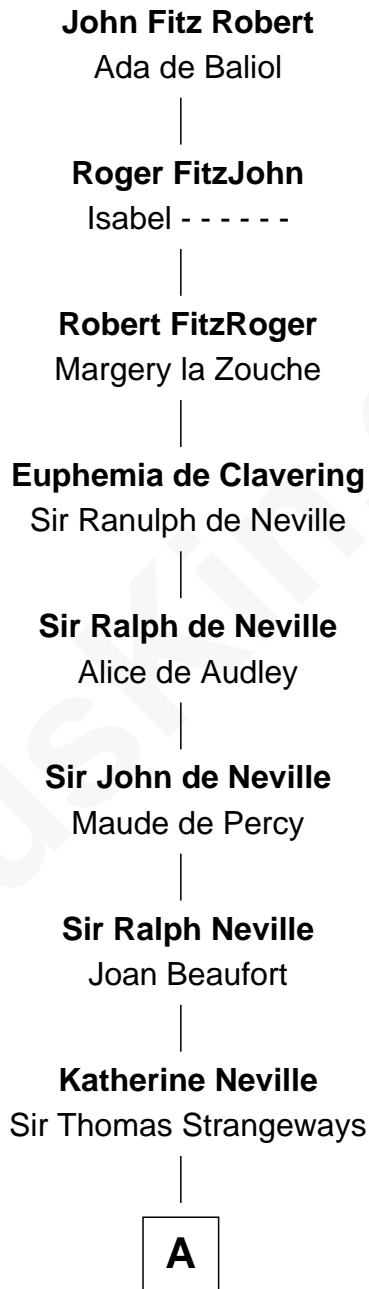

# FamousKin.com Relationship Chart of

**John Fitz Robert**

*Magna Carta Surety*

22nd Great-grandfather of

**Herbert Hoover**

*31st U.S. President*

**A**

**Joan Strangeways**  
Sir William Willoughby

**Cecily Willoughby**  
Sir Edward Sutton

**Sir John Sutton**  
Cecily Grey

**Sir Henry Dudley**  
----- Ashton

Probable

**Roger Dudley**  
Susanna Thorne

**Gov. Thomas Dudley**  
Dorothy York

**Anne Dudley**  
Gov. Simon Bradstreet

**Dudley Bradstreet**  
Anne Wood

**Margaret Bradstreet**  
Job Tyler

**Hannah Tyler**  
John Spofford

**B**

**B**

—  
**Phebe Spofford**

John Grout

—  
**Phebe Grout**

Jacob Winn

—  
**Endymia Winn**

Thomas Sherwood

—  
**Lucinda Sherwood**

John Minthorn

—  
**Theodore Minthorn**

Mary Wasley

—  
**Hulda Randall Minthorn**