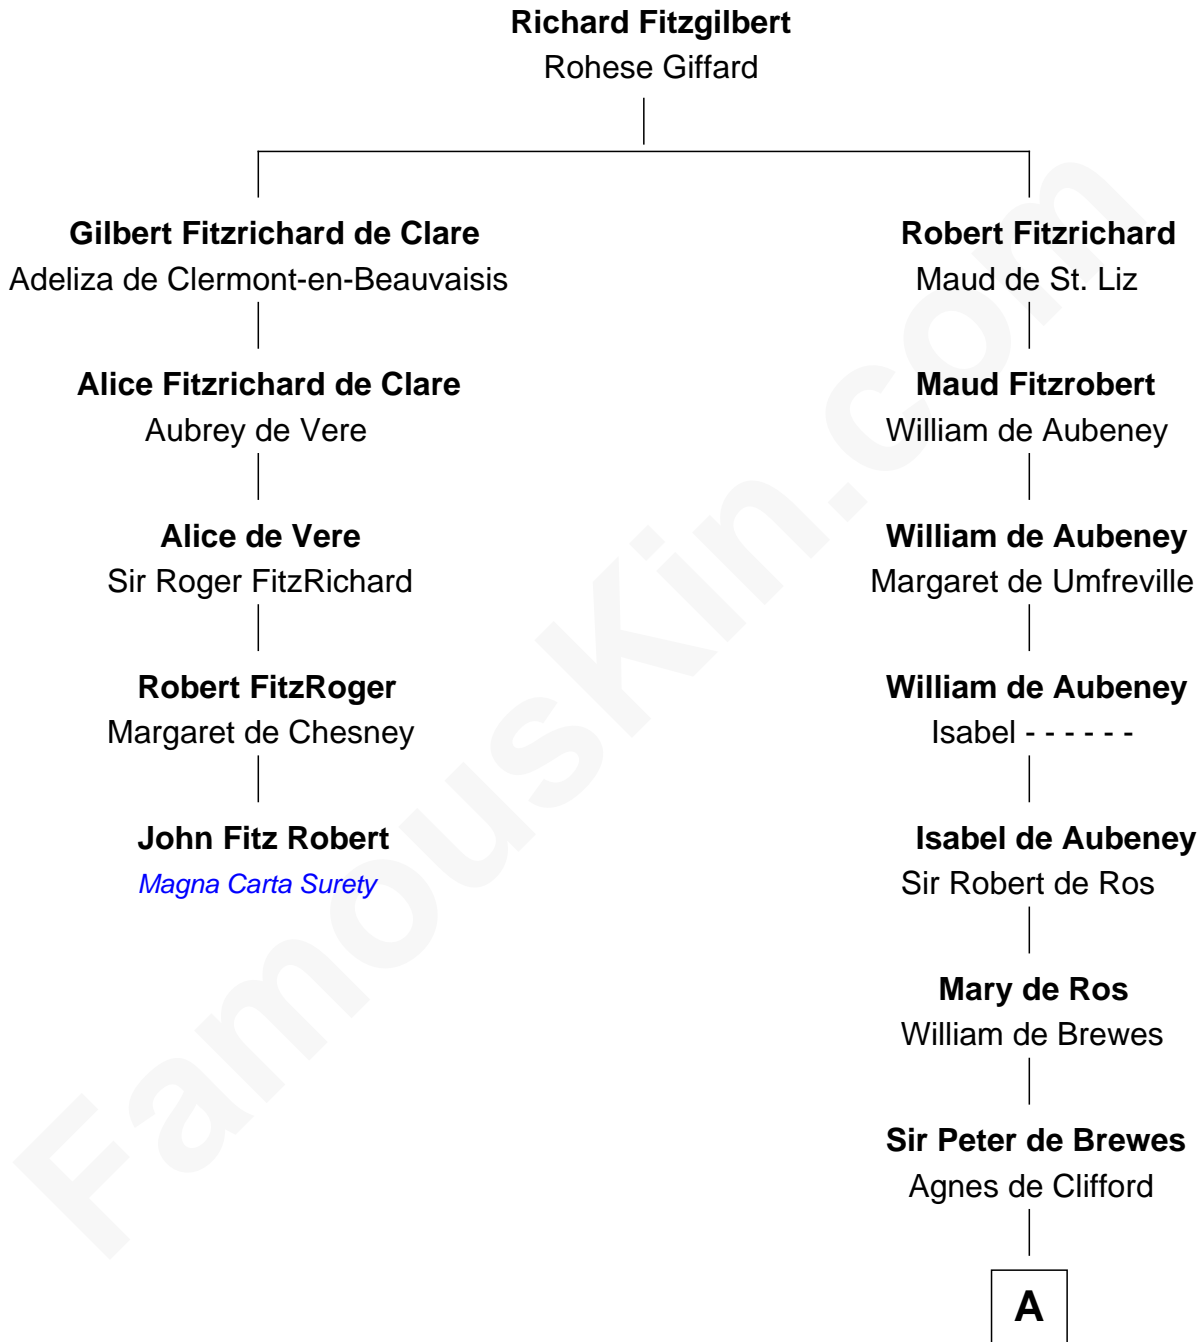

# FamousKin.com Relationship Chart of

**John Fitz Robert**

*Magna Carta Surety*

4th cousin 17 times removed of

**Henry Hastings Sibley**

*1st Governor of Minnesota*

**A**

**Sir Peter de Brewes**

Joan Howard

**Beatrice Brewes**

Sir Hugh Shirley

**Sir Ralph Shirley**

Joan Basset

**Beatrice Shirley**

John Brome

**Nicholas Brome**