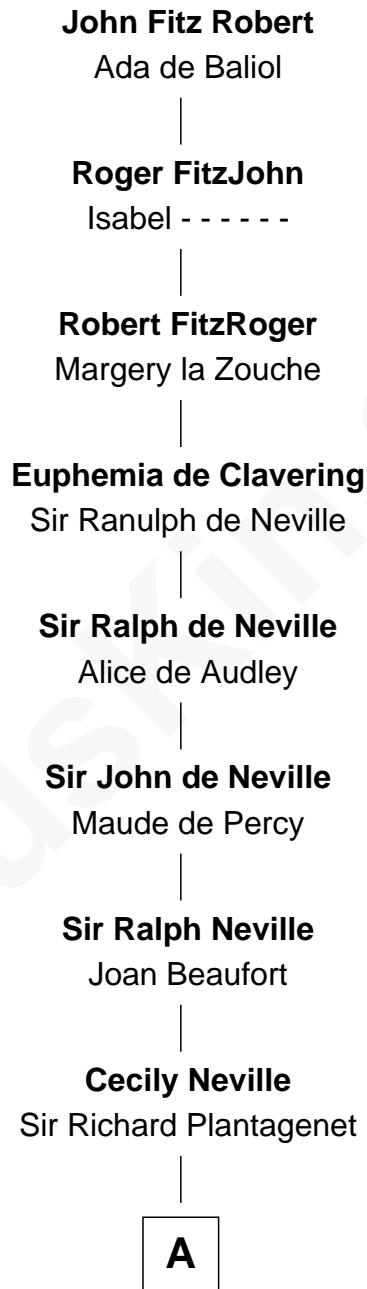

# FamousKin.com Relationship Chart of

**John Fitz Robert**

*Magna Carta Surety*

21st Great-grandfather of

**Brian Forster**

*TV Actor*

**A**

**Anne of York**

Sir Thomas St. Leger

**Anne St. Leger**

Sir George Manners

**Katherine Manners**

Sir Robert Constable

**Barbara Constable**

Sir William Babthorpe

**Margaret Babthorpe**

Sir Henry Cholmley

**Sir Richard Cholmley**

Susanna Legard

**Margaret Cholmley**

Sir William Strickland

**Margaret Strickland**

Sir John Cochrane

**William Cochrane**

Mary Bruce

**Thomas Cochrane**

Jane Stuart

**B**

**B**

—  
**Archibald Cochrane**

Anne Gilchrist

—  
**Jane Cochrane**