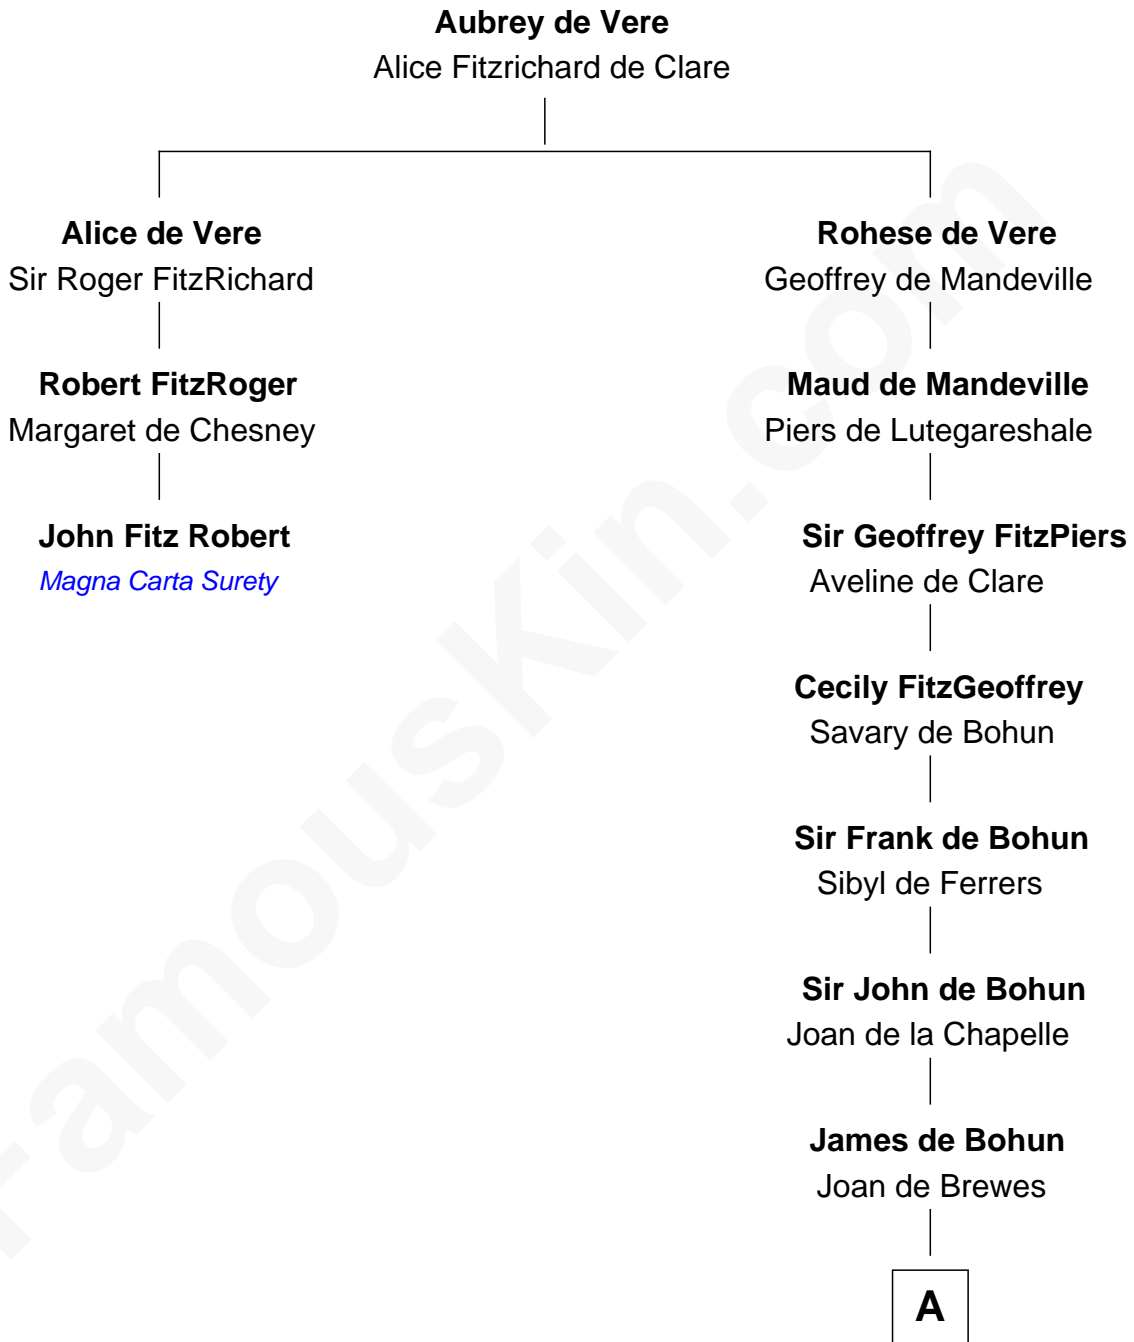

FamousKin.com Relationship Chart of

John Fitz Robert

Magna Carta Surety

2nd cousin 14 times removed of

Edmund Waller

English Poet and Politician

A

—
Sir John de Bohun

Cecily Filoll

—
Sir John Bohun

Alice - - - - -

—
Beatrice Bohun

Sir Stephen Popham

—
Margery Popham

Thomas Hampden

—
Sir Edmond Hampden