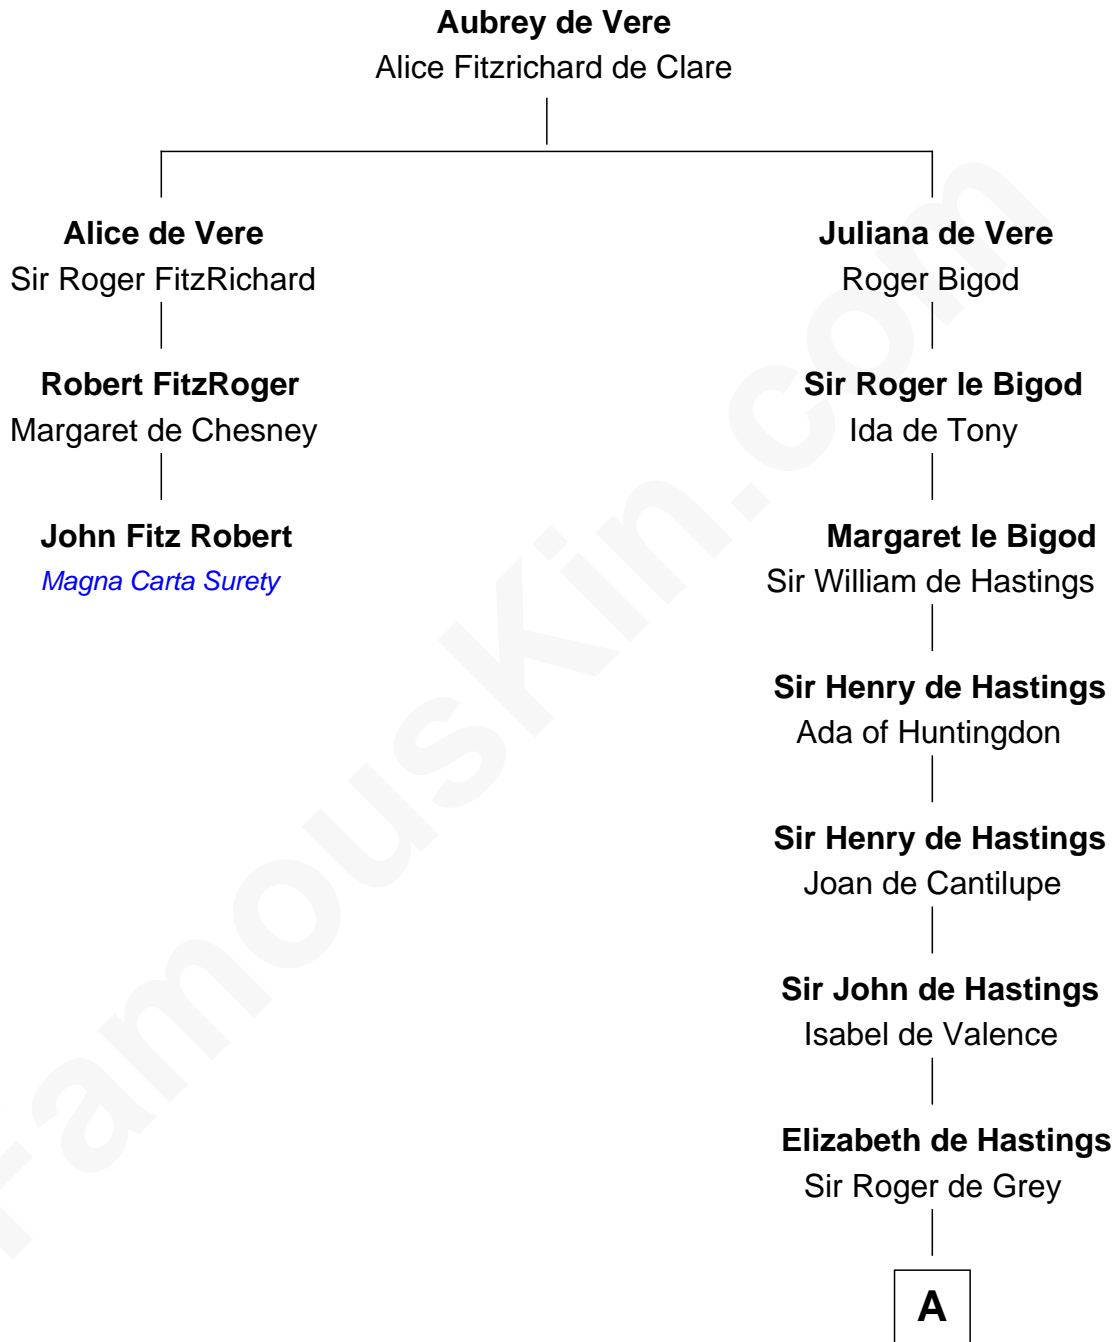

FamousKin.com Relationship Chart of

John Fitz Robert

Magna Carta Surety

2nd cousin 11 times removed of

Catherine Howard

5th Wife of King Henry VIII

A

Sir Reynold de Grey

Eleanor le Strange

Ida Grey

John Cokayne

Elizabeth Cokayne

Sir Laurence Cheney

Elizabeth Cheney

Sir Frederick Tilney

Elizabeth Tilney