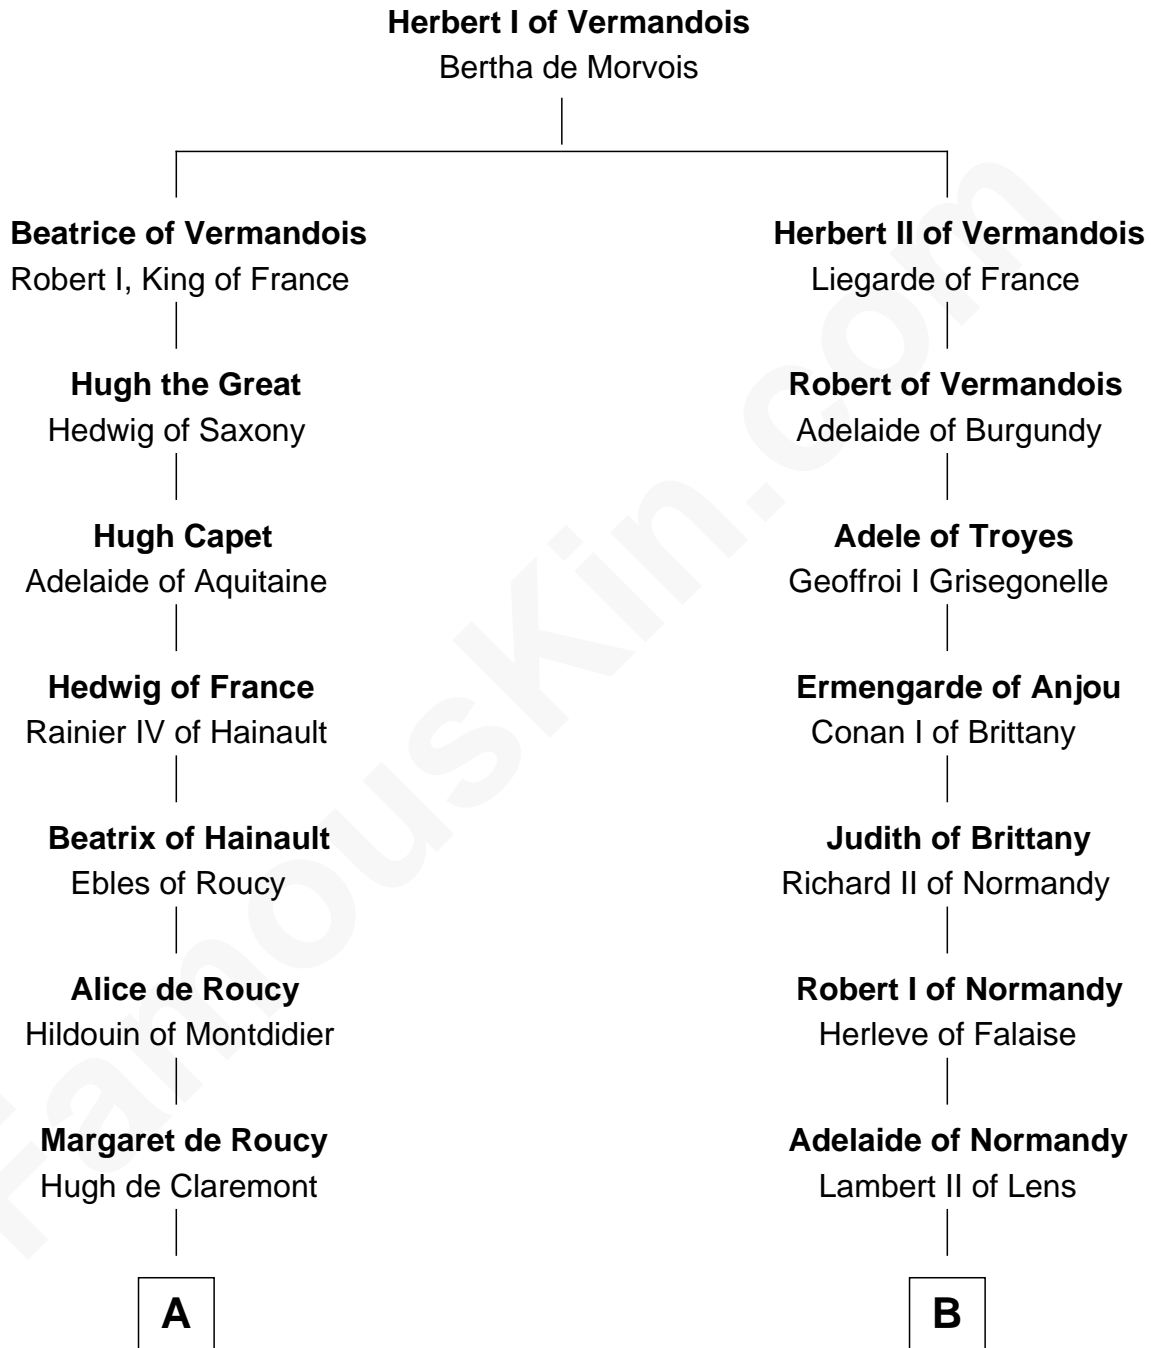

FamousKin.com Relationship Chart of

John Fitz Robert

Magna Carta Surety

11th cousin of

William de Huntingfield

Magna Carta Surety

A

Adeliza de Clermont-en-Beauvaisis

Gilbert Fitzrichard de Clare

Alice Fitzrichard de Clare

Aubrey de Vere

Alice de Vere

Sir Roger FitzRichard

Robert FitzRoger

Margaret de Chesney

John Fitz Robert

Magna Carta Surety

B

Judith of Lens

Waltheof II of Northumbria

Maud of Northumberland

Simon I de St. Liz

Maud de St. Liz

Saher I de Quincy