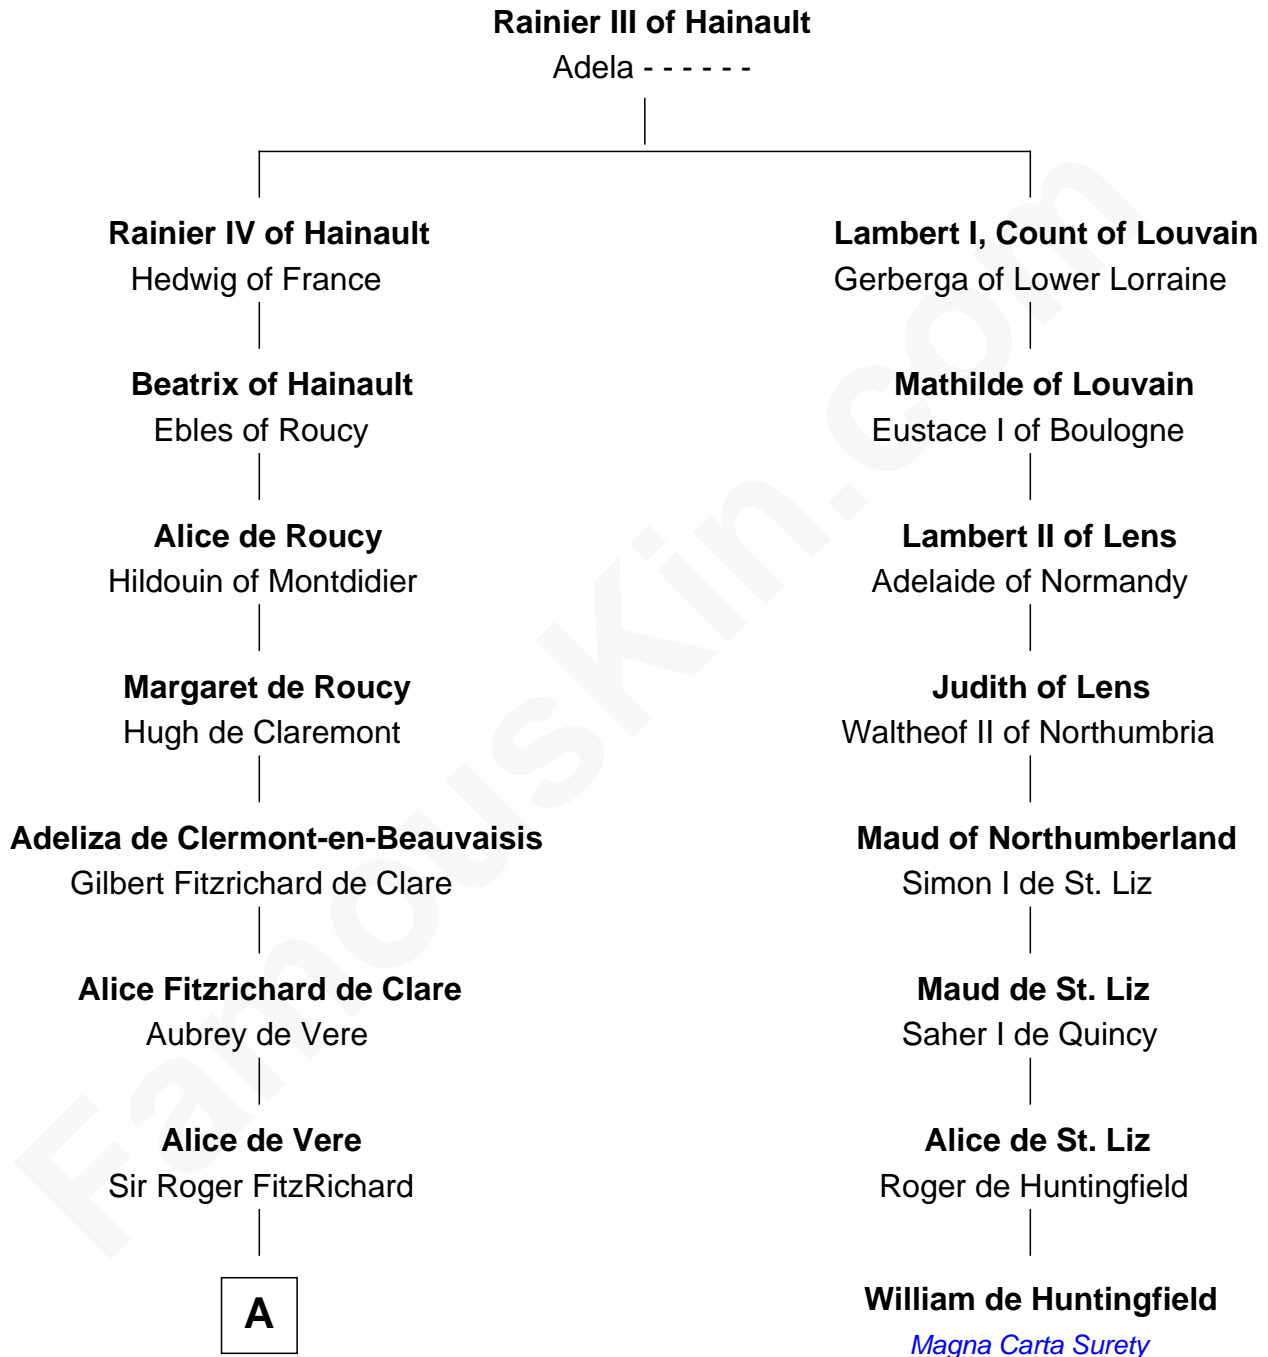

FamousKin.com Relationship Chart of

John Fitz Robert

Magna Carta Surety

7th cousin 1 time removed of

William de Huntingfield

Magna Carta Surety

A

Robert FitzRoger
Margaret de Chesney

John Fitz Robert
Magna Carta Surety

FamousKin.com