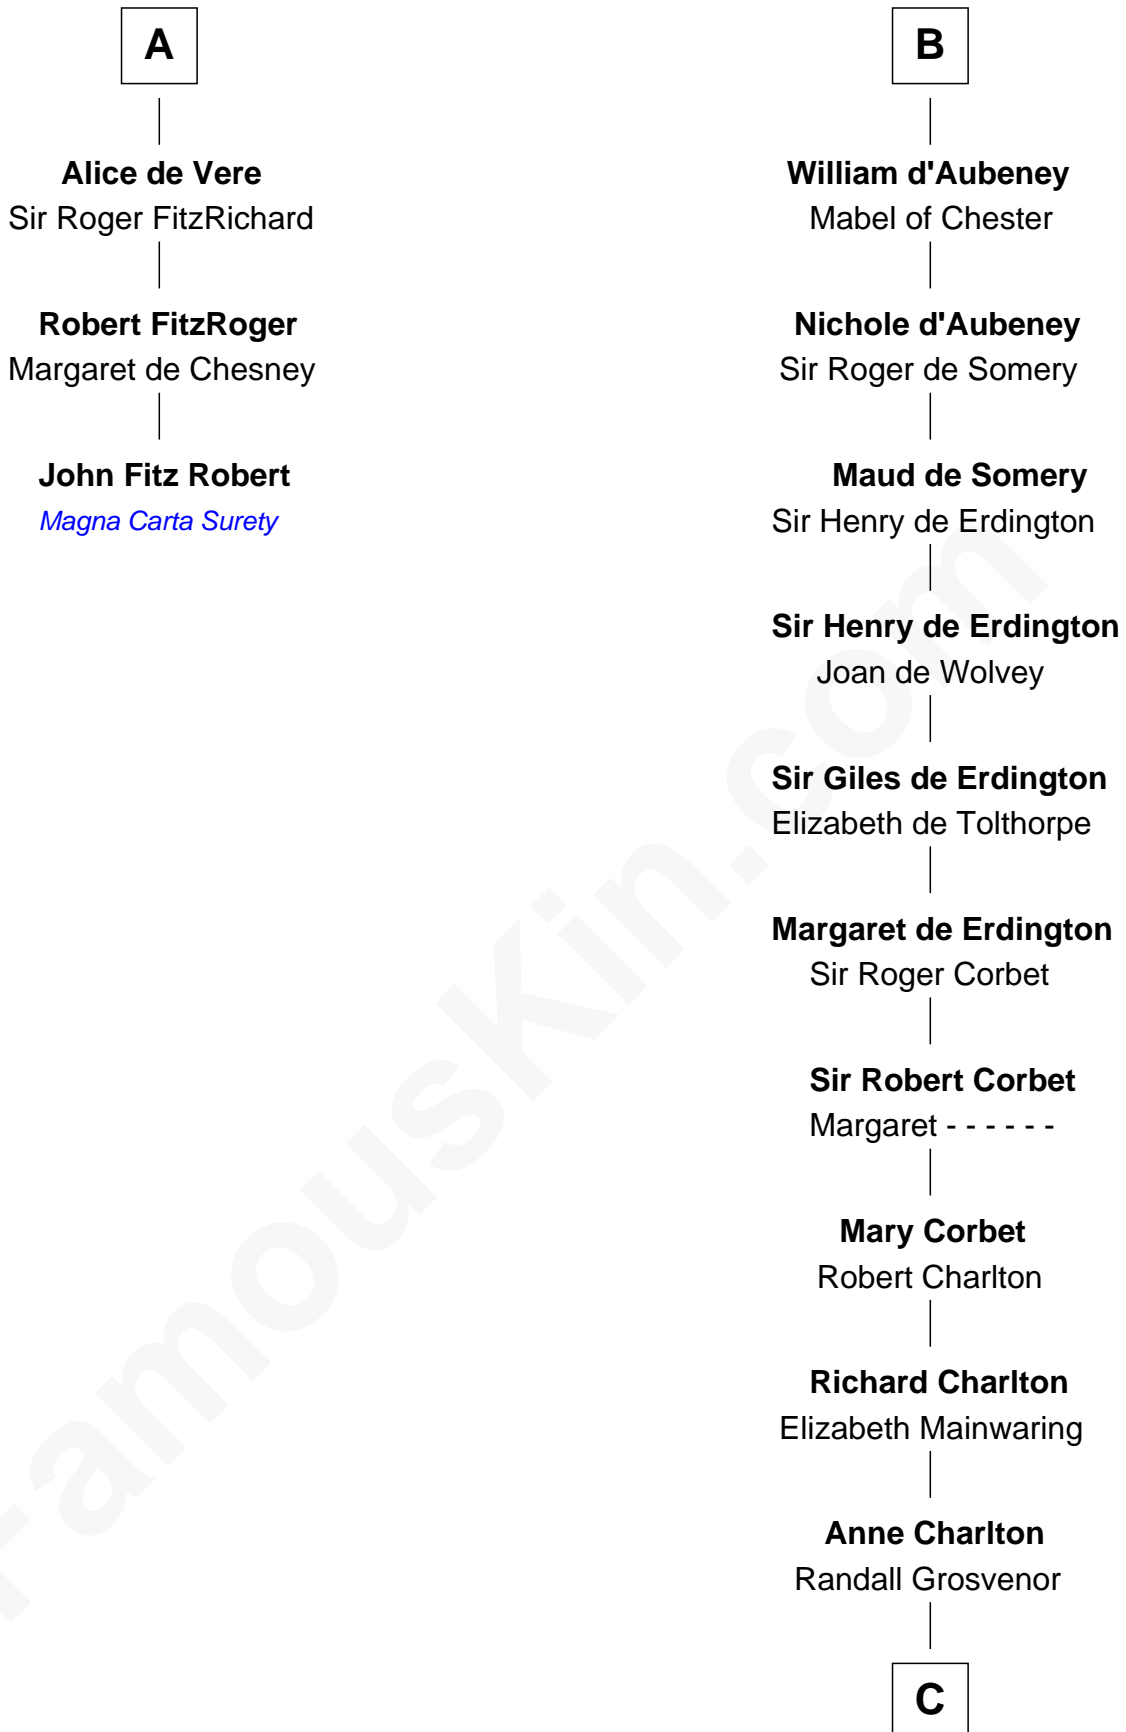

FamousKin.com Relationship Chart of

John Fitz Robert

Magna Carta Surety

9th cousin 11 times removed of

Rev. John Whittingham

(c1616 - 1639) Great Migration Immigrant 1637

C

Elizabeth Grosvenor

Thomas Bulkeley

Rev. Edward Bulkeley

Olive Irby

Elizabeth Bulkeley

Richard Whittingham

Rev. John Whittingham

Great Migration Immigrant 1637