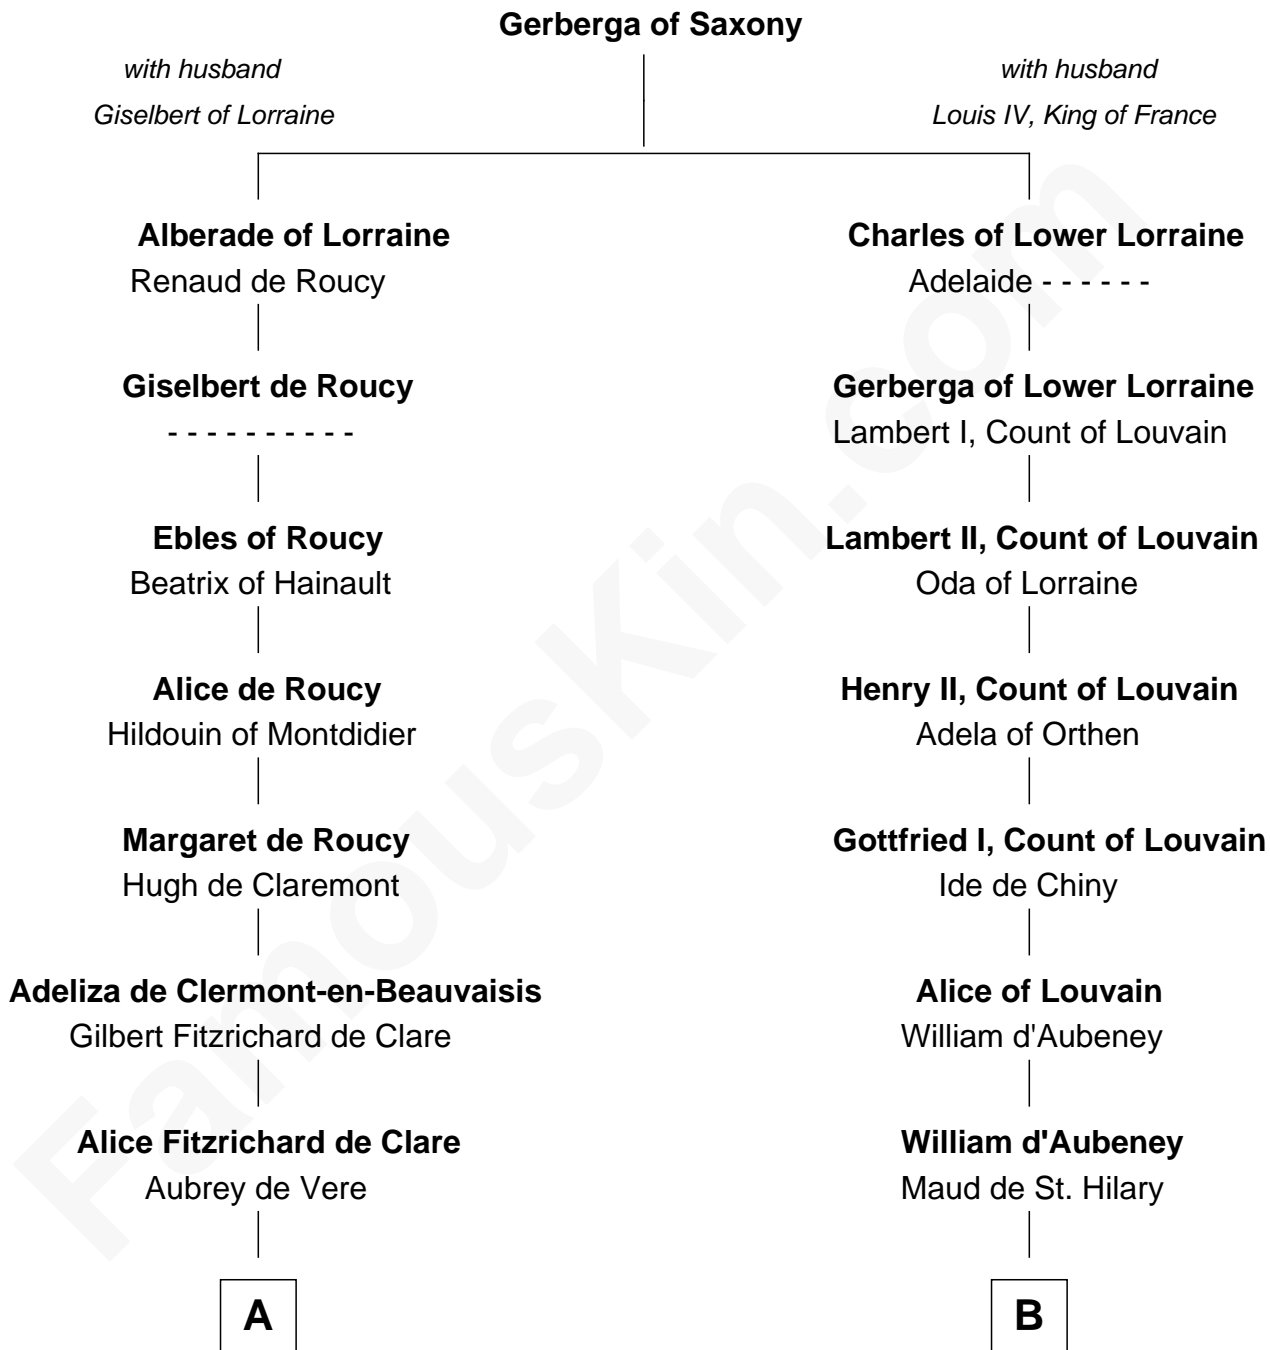

FamousKin.com Relationship Chart of

John Fitz Robert

Magna Carta Surety

9th cousin 11 times removed of

Rev. John Whittingham

(c1616 - 1639) Great Migration Immigrant 1637

C

Elizabeth Grosvenor

Thomas Bulkeley

Rev. Edward Bulkeley

Olive Irby

Elizabeth Bulkeley

Richard Whittingham

Rev. John Whittingham

Great Migration Immigrant 1637