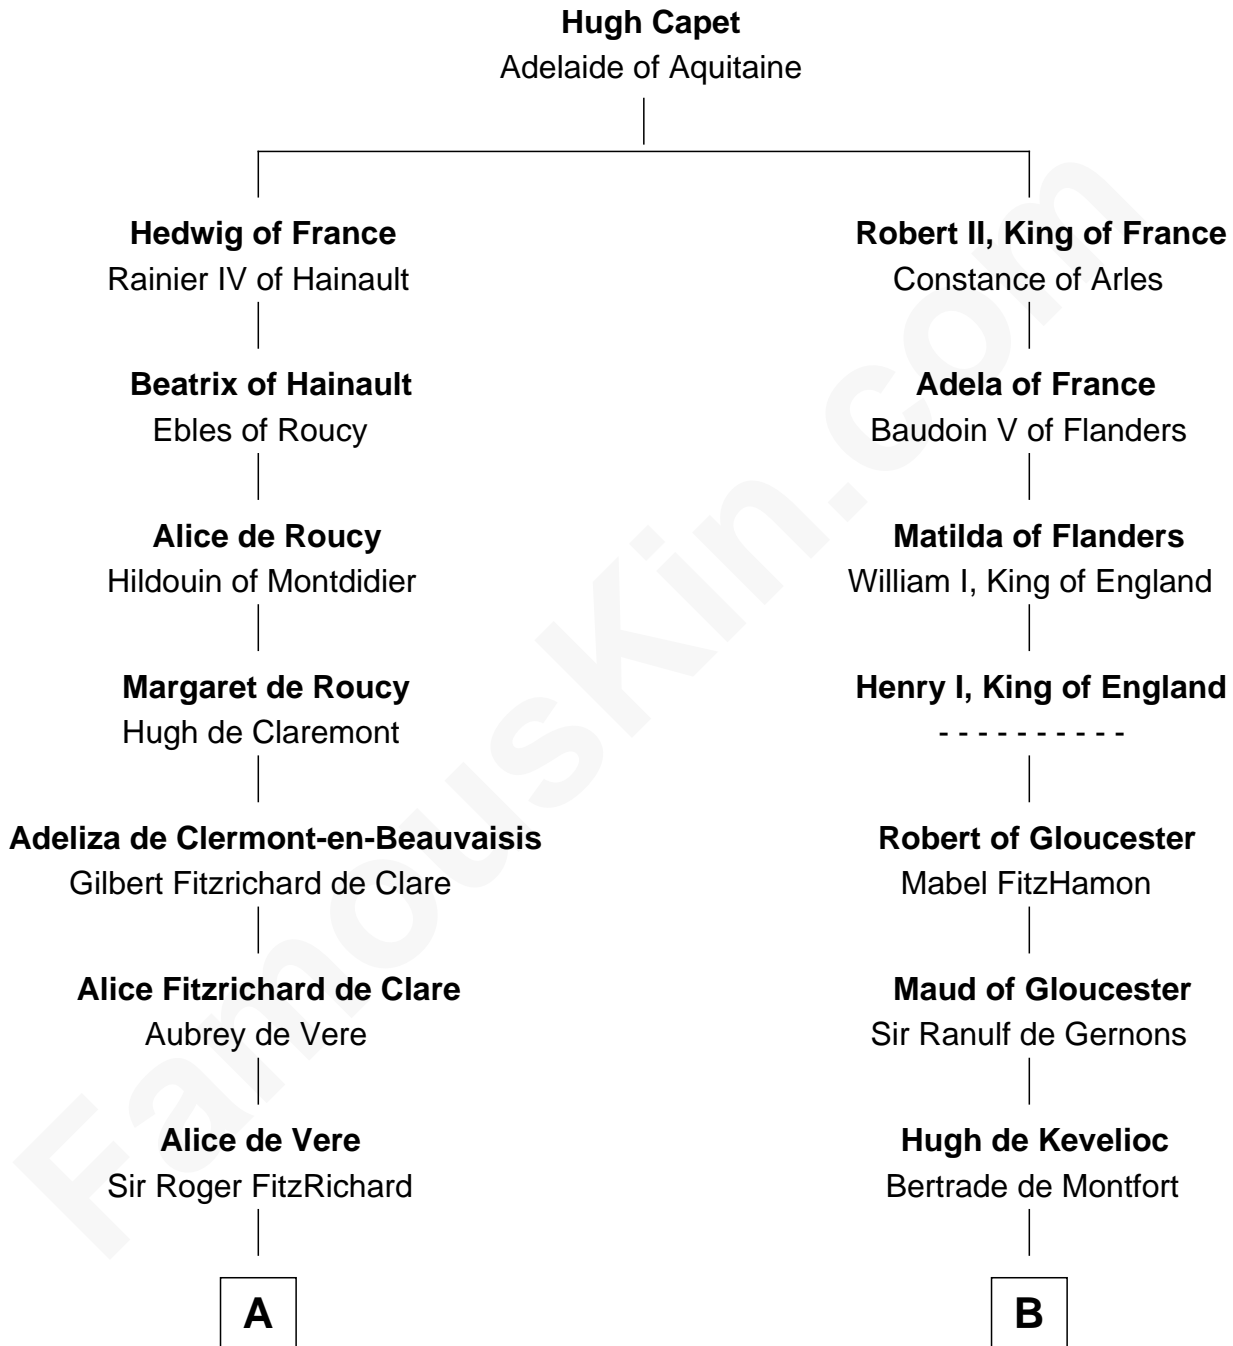

FamousKin.com Relationship Chart of

John Fitz Robert

Magna Carta Surety

8th cousin 12 times removed of

Rev. John Whittingham

(c1616 - 1639) Great Migration Immigrant 1637

C

Elizabeth Grosvenor

Thomas Bulkeley

Rev. Edward Bulkeley

Olive Irby

Elizabeth Bulkeley

Richard Whittingham

Rev. John Whittingham

Great Migration Immigrant 1637

FamousKin.com