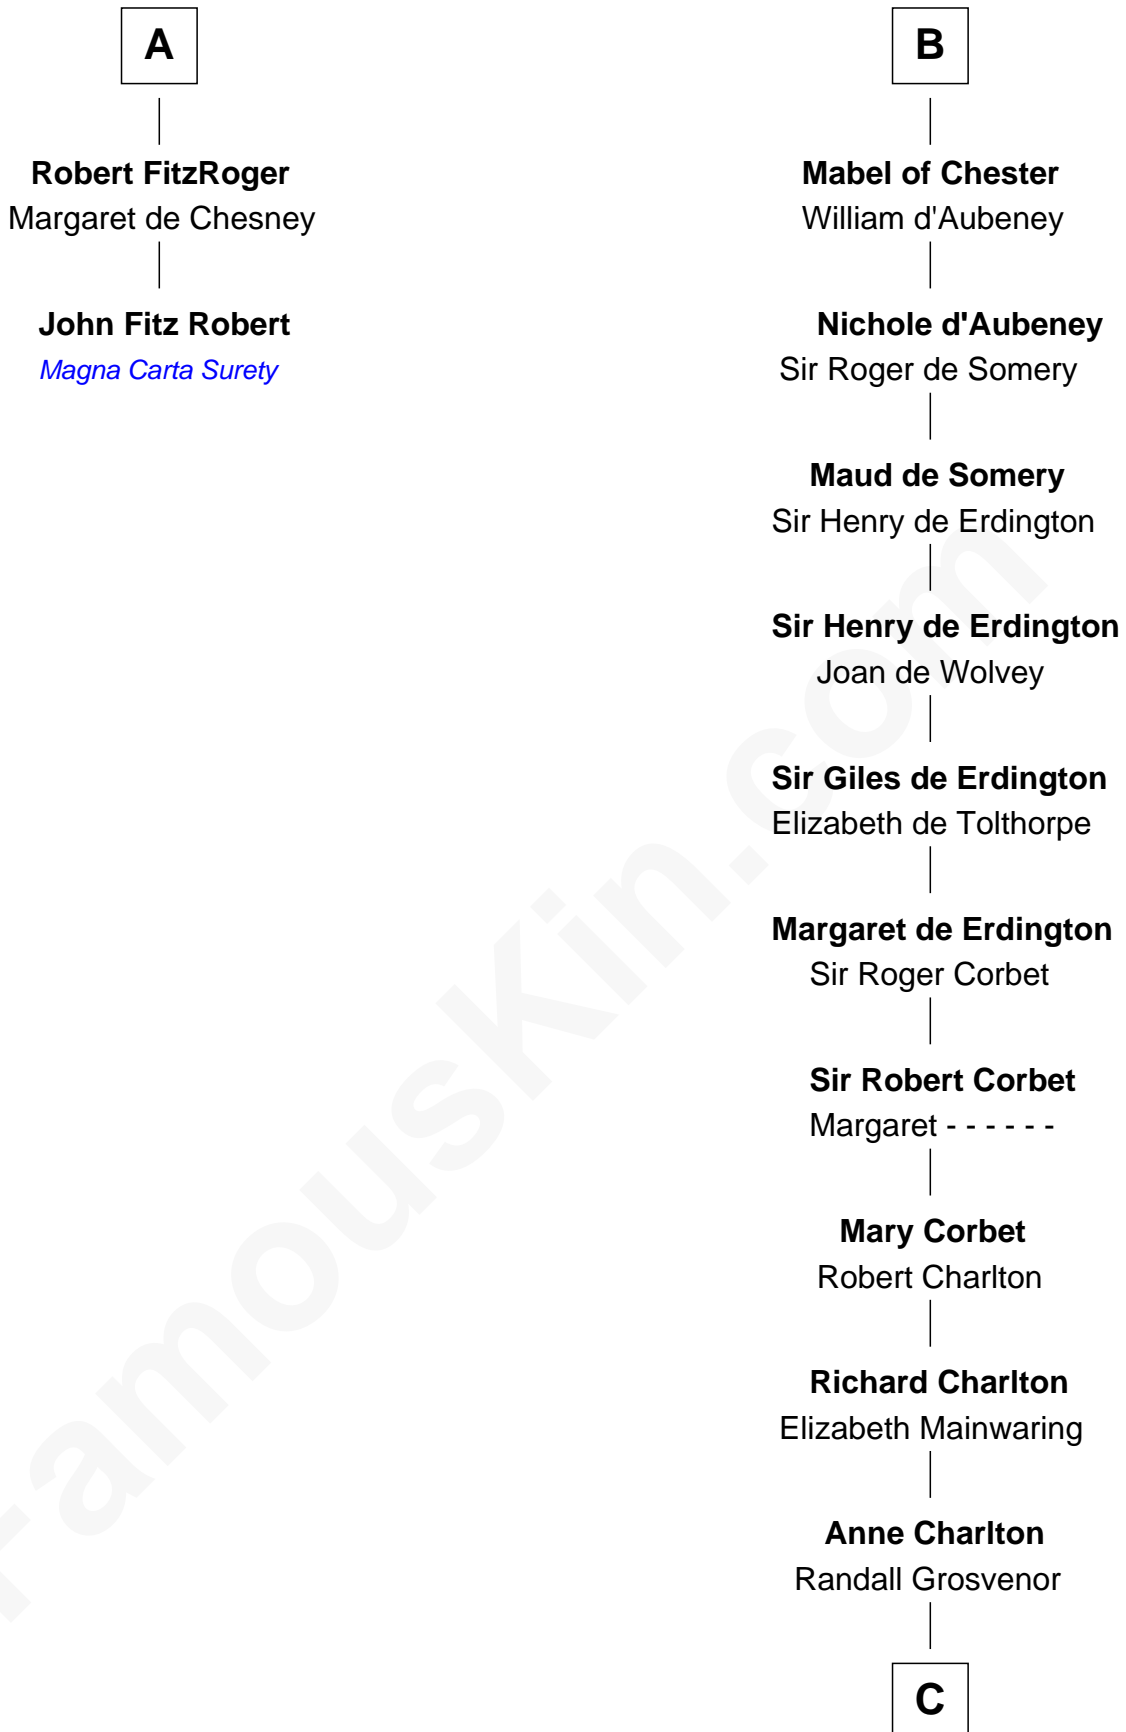

FamousKin.com Relationship Chart of

John Fitz Robert

Magna Carta Surety

8th cousin 12 times removed of

Rev. John Whittingham

(c1616 - 1639) Great Migration Immigrant 1637

C

Elizabeth Grosvenor

Thomas Bulkeley

Rev. Edward Bulkeley

Olive Irby

Elizabeth Bulkeley

Richard Whittingham

Rev. John Whittingham

Great Migration Immigrant 1637

FamousKin.com