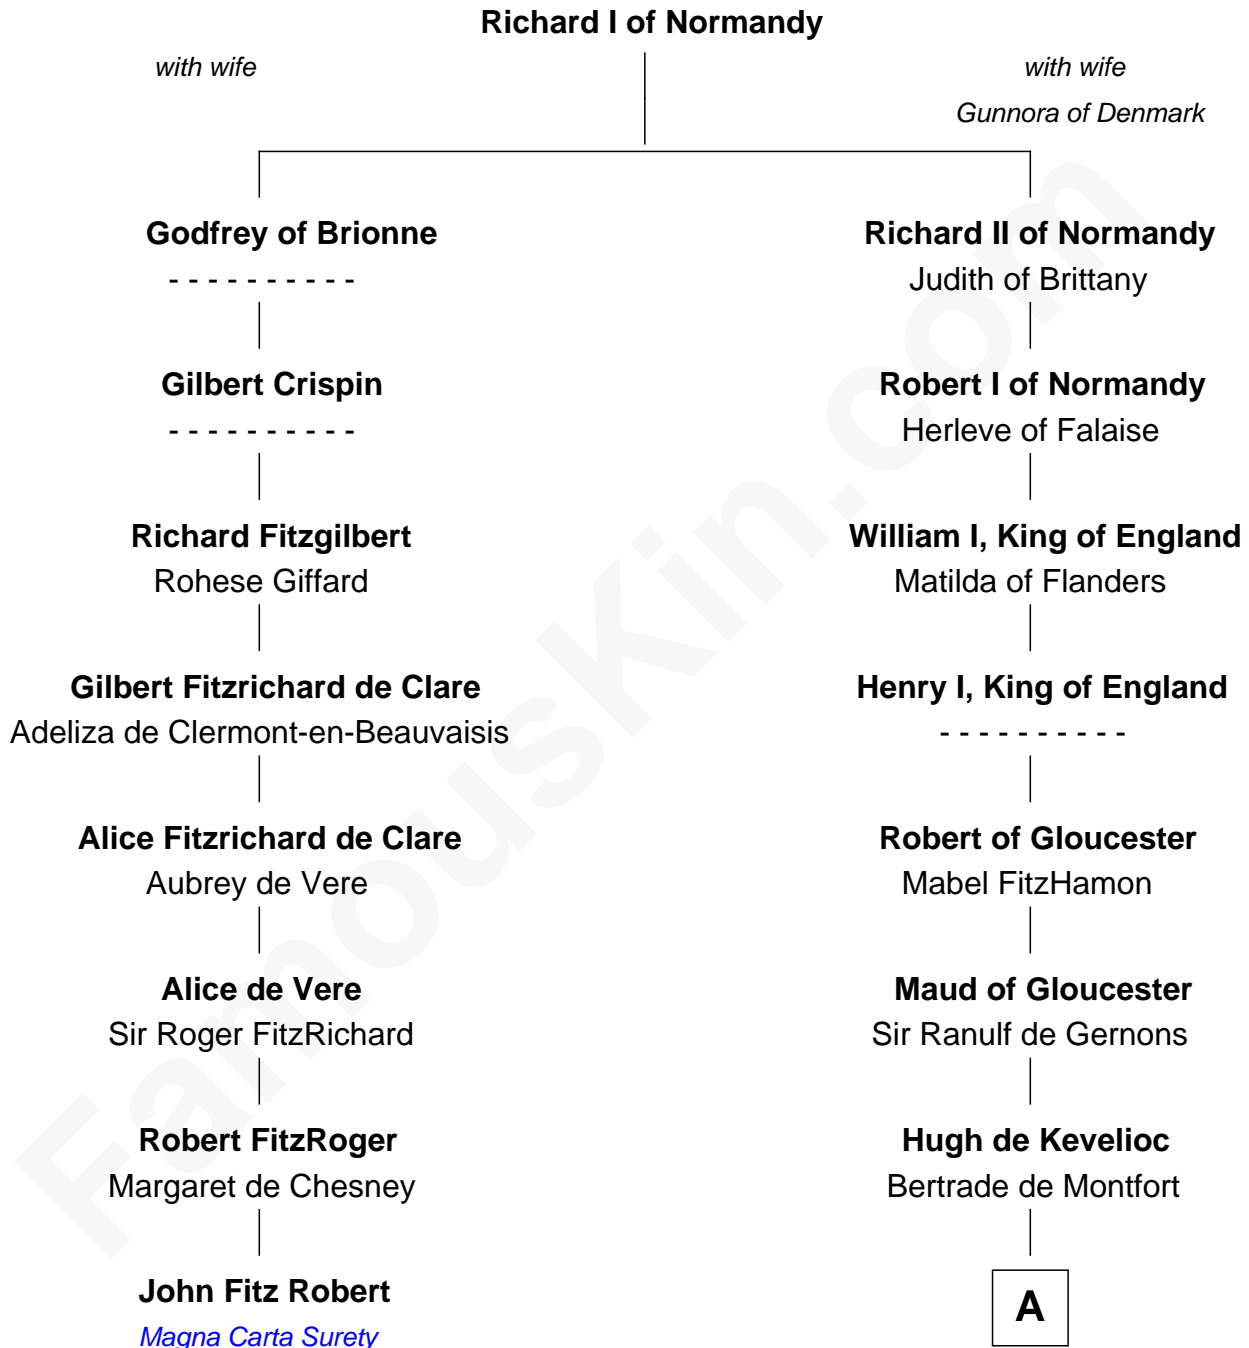

FamousKin.com Relationship Chart of

John Fitz Robert
Magna Carta Surety

7th cousin 13 times removed of

Rev. John Whittingham
(c1616 - 1639) *Great Migration Immigrant 1637*

A

Mabel of Chester

William d'Aubenev

Nichole d'Aubenev

Sir Roger de Somery

Maud de Somery

Sir Henry de Erdington

Sir Henry de Erdington

Joan de Wolvey

Sir Giles de Erdington

Elizabeth de Tolthorpe