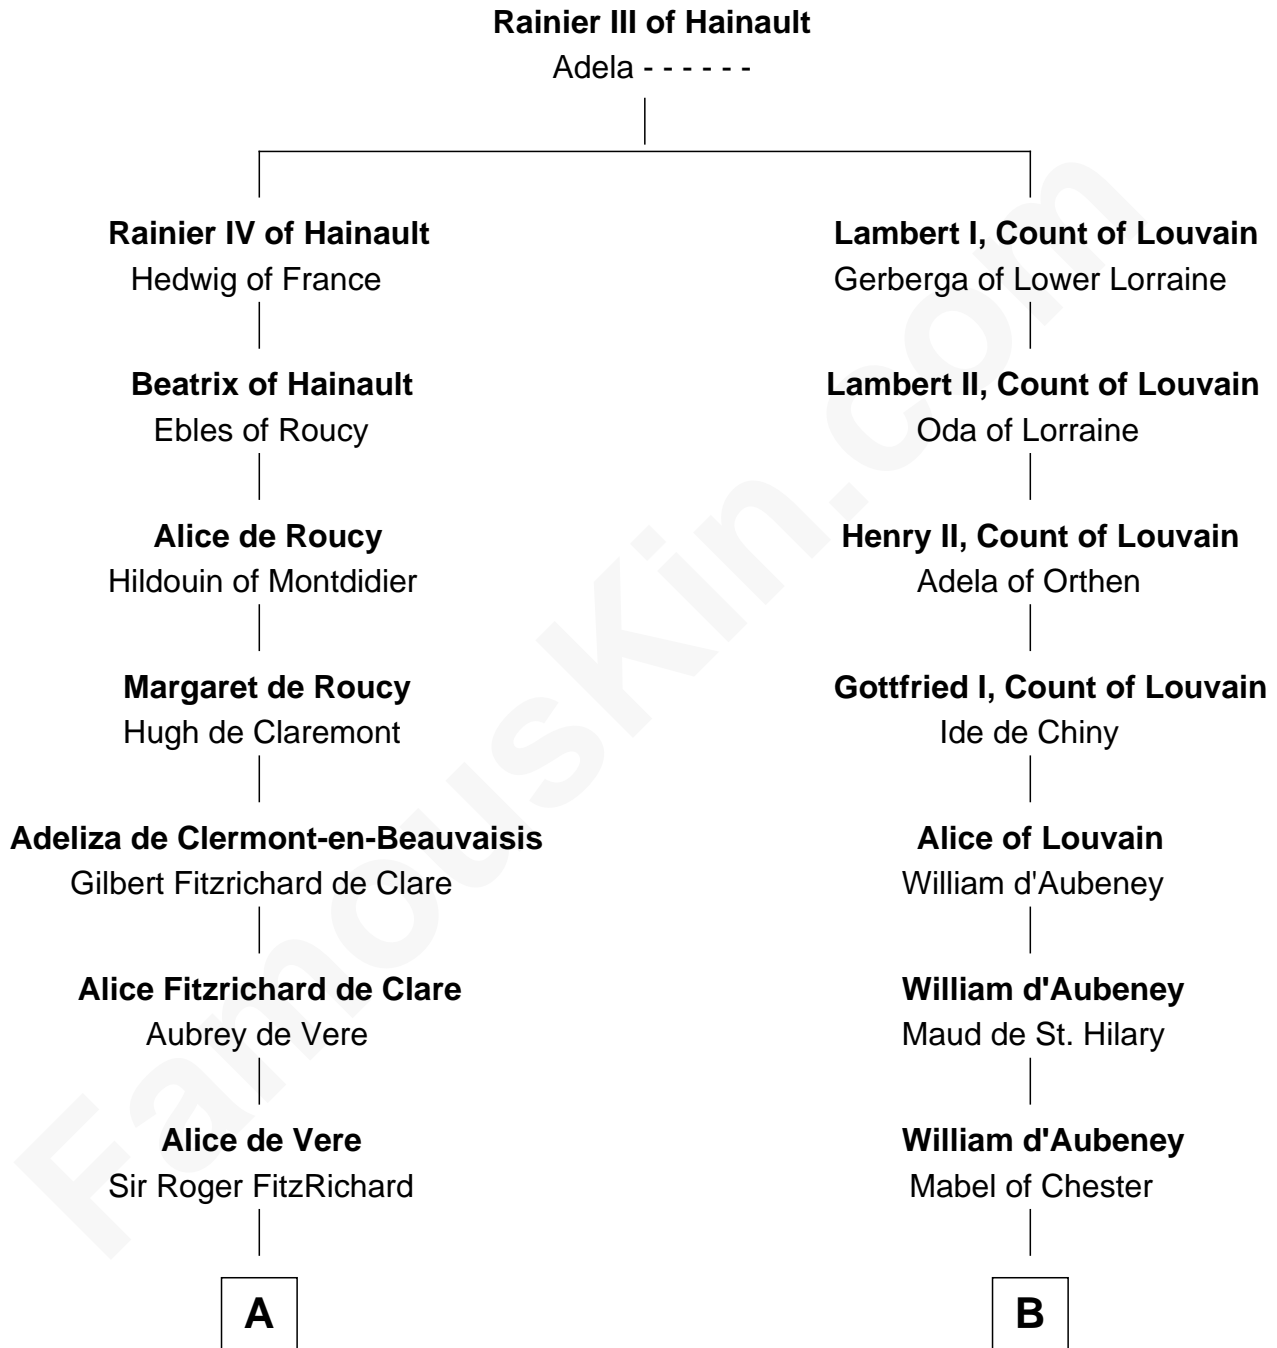

FamousKin.com Relationship Chart of

John Fitz Robert

Magna Carta Surety

8th cousin 11 times removed of

Rev. John Whittingham

(c1616 - 1639) Great Migration Immigrant 1637

C

Rev. Edward Bulkeley

Olive Irby

Elizabeth Bulkeley

Richard Whittingham

Rev. John Whittingham

Great Migration Immigrant 1637

FamousKin.com