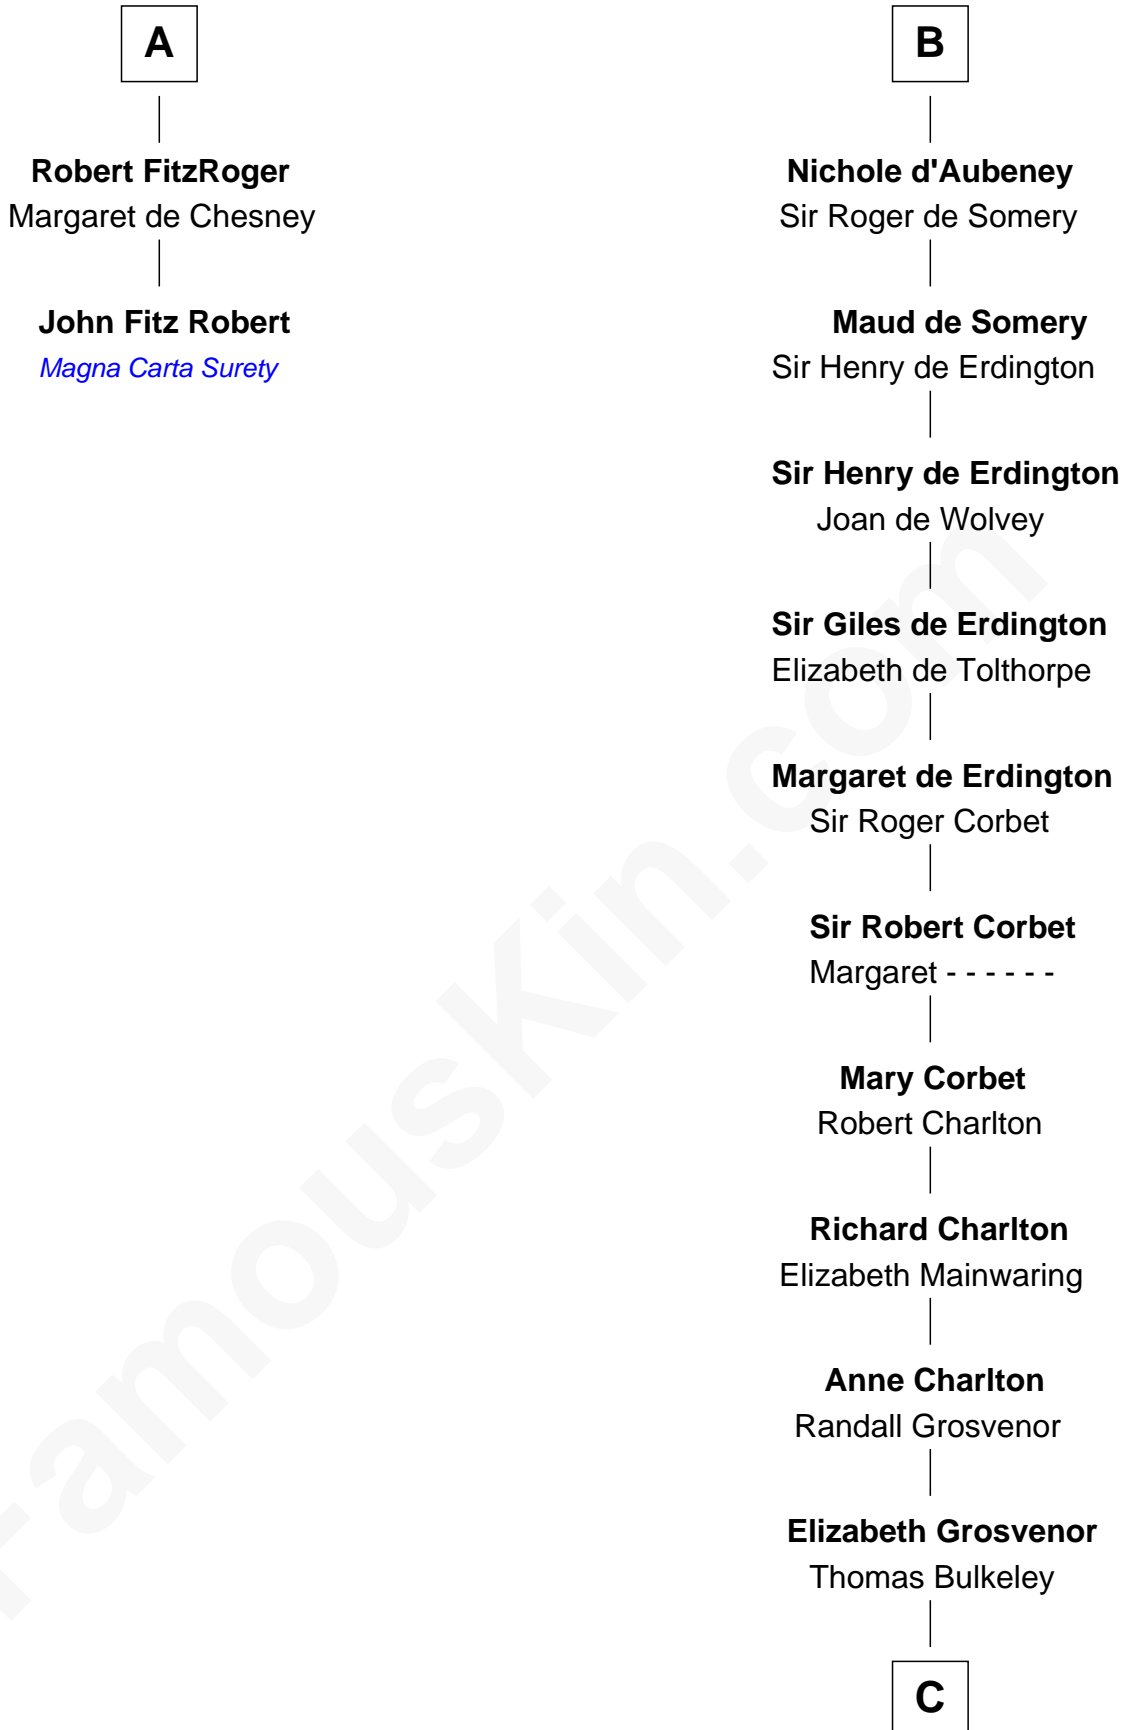

FamousKin.com Relationship Chart of

John Fitz Robert

Magna Carta Surety

8th cousin 11 times removed of

Rev. John Whittingham

(c1616 - 1639) Great Migration Immigrant 1637

C

Rev. Edward Bulkeley

Olive Irby

Elizabeth Bulkeley

Richard Whittingham

Rev. John Whittingham

Great Migration Immigrant 1637

FamousKin.com