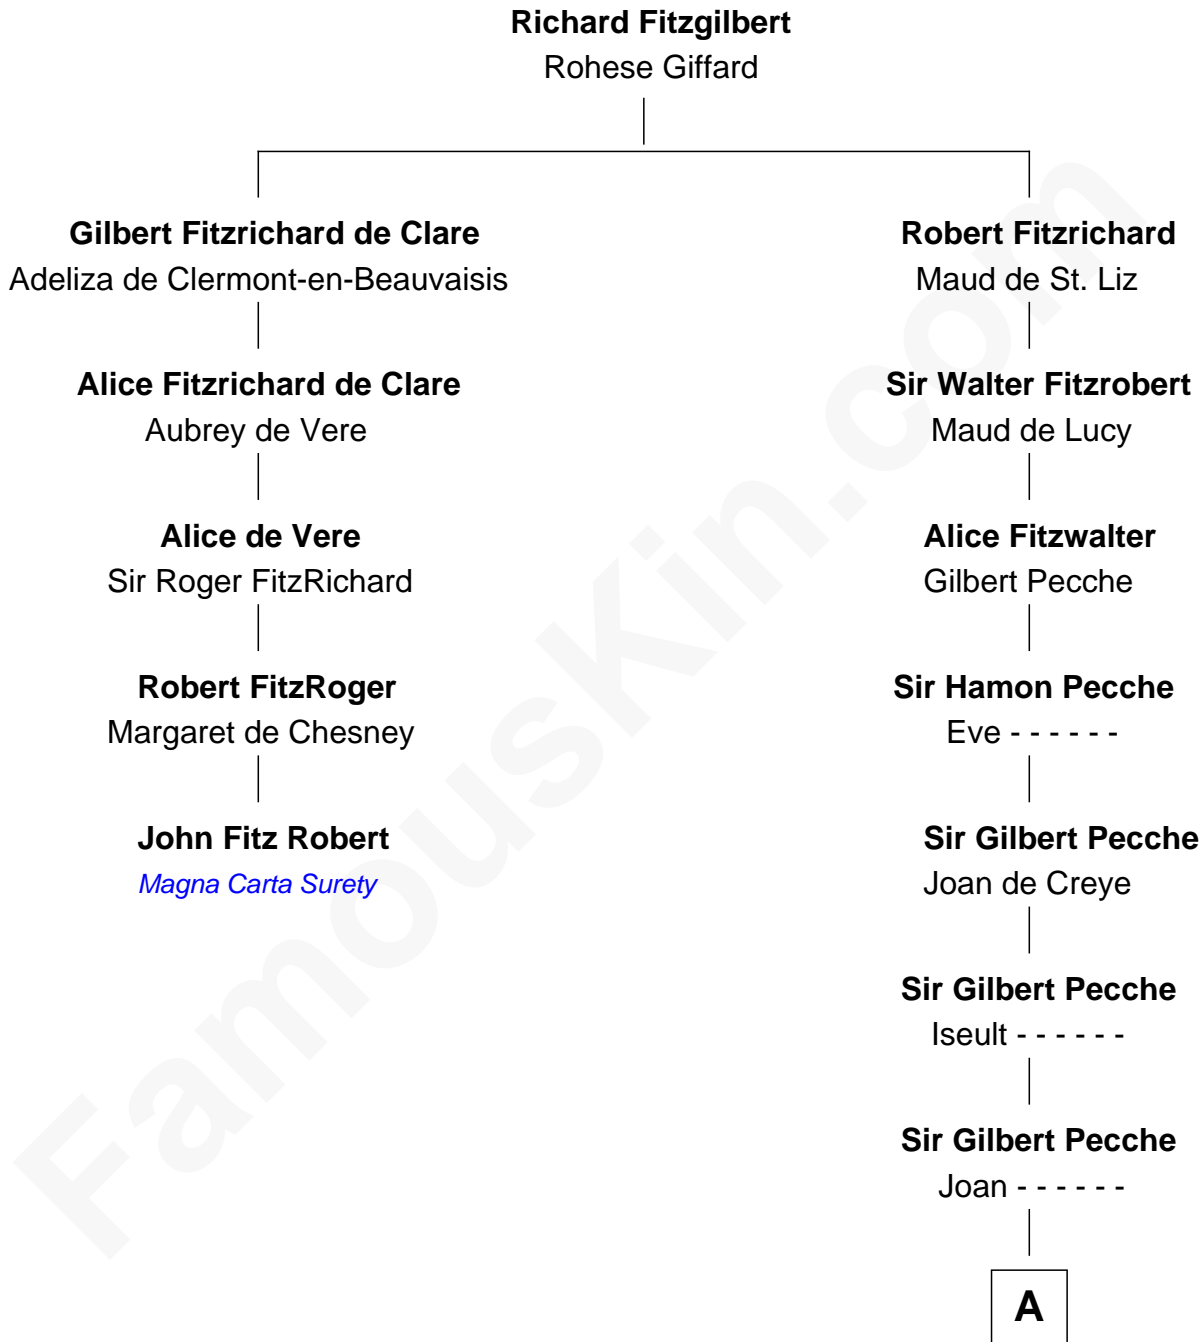

FamousKin.com Relationship Chart of

John Fitz Robert

Magna Carta Surety

4th cousin 12 times removed of

William Lawrence

(c1622 - 1679/80) Planter passenger 1635

A

Katherine Pecche
Sir Thomas Notbeme

Thomas Lawrence
Joanna Antrobus

William Lawrence
Planter passenger 1635