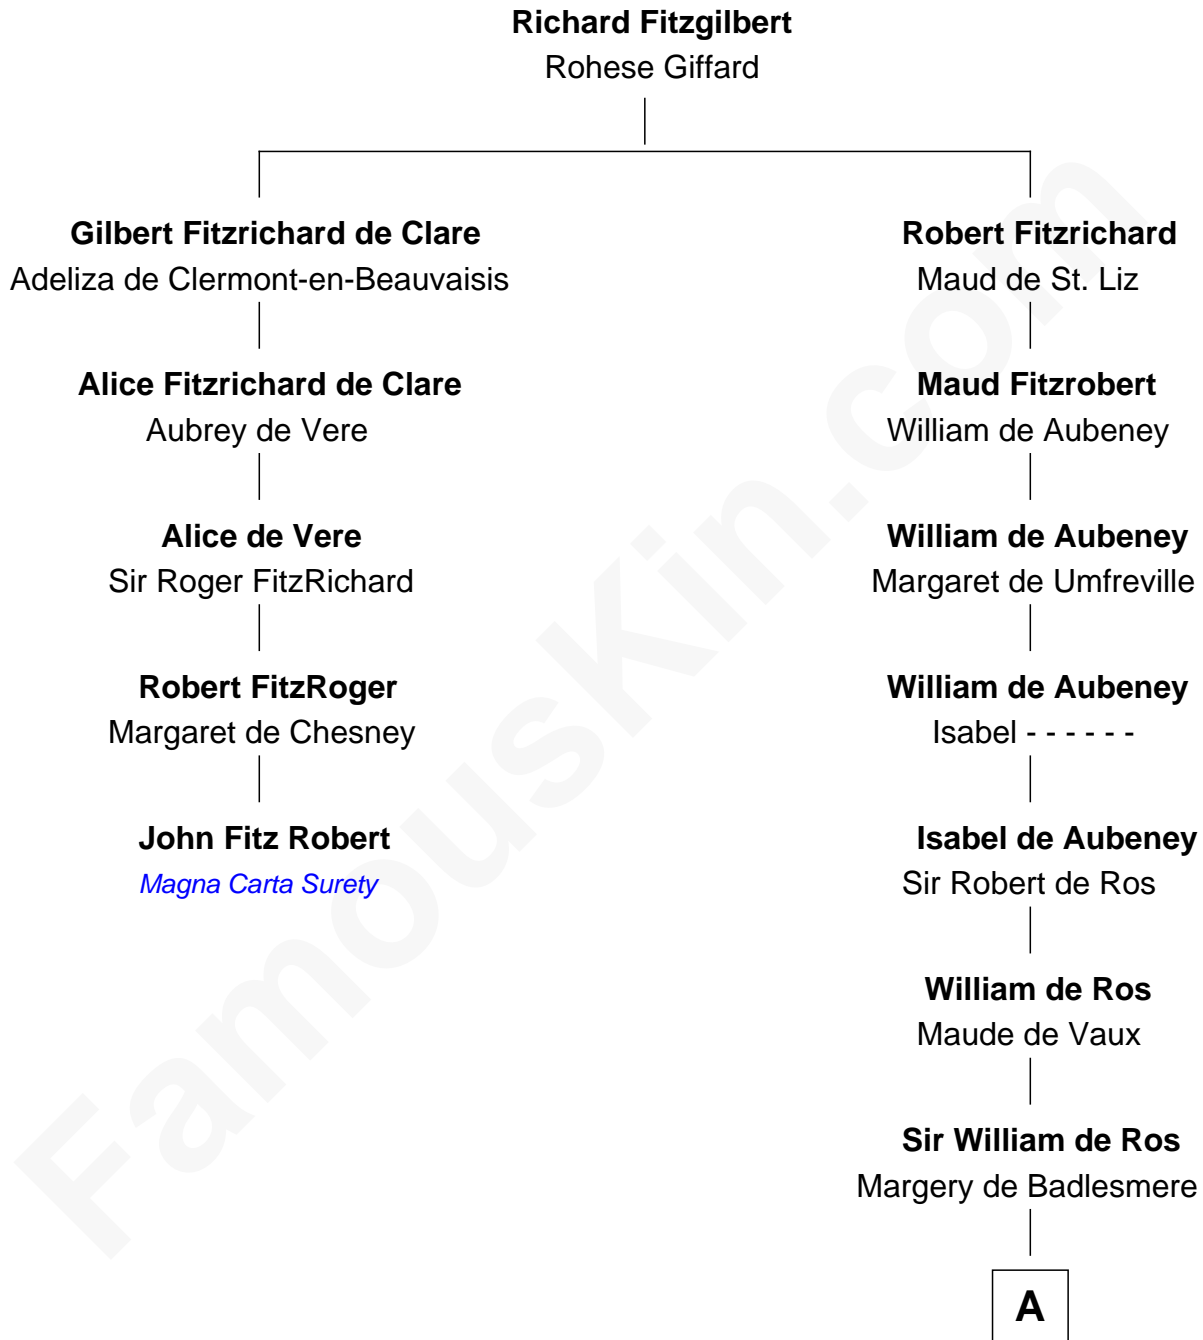

# FamousKin.com Relationship Chart of

**John Fitz Robert**

*Magna Carta Surety*

4th cousin 16 times removed of

**Robert Treat Paine**

*Signer of the Declaration of Independence*

**A**

**Maud de Roos**

John de Welles

**Margery de Welles**

Stephen le Scrope

**John le Scrope**

Elizabeth Chaworth

**Eleanor Scrope**

Richard Darcy

**Sir William Darcy**