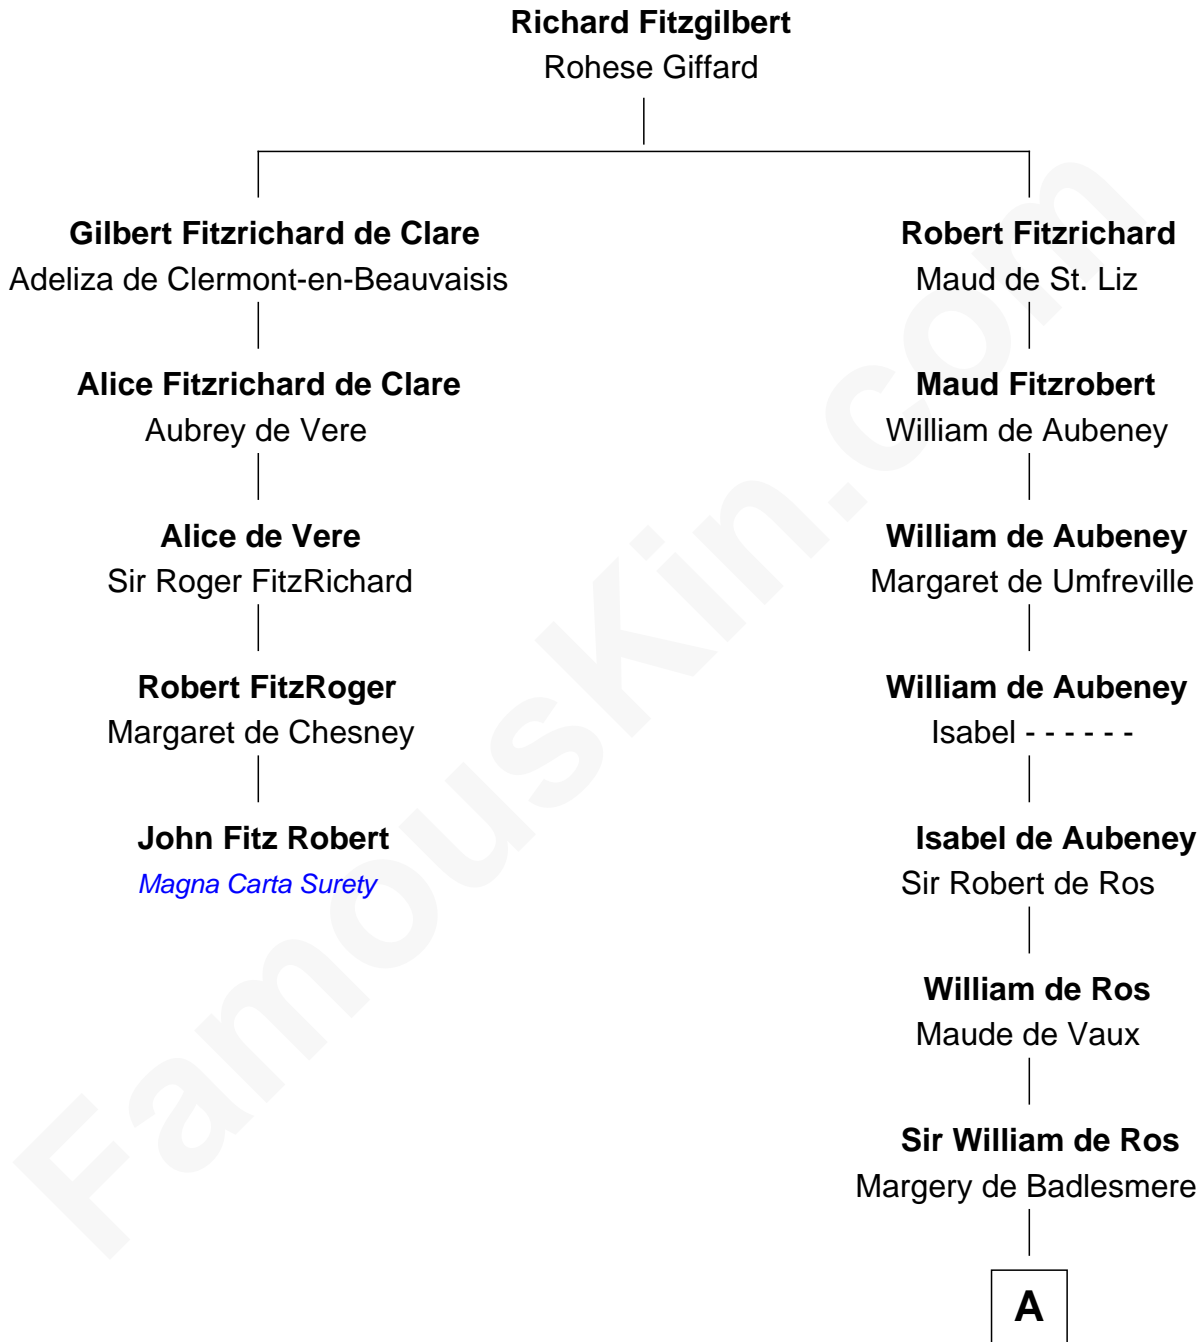

FamousKin.com Relationship Chart of

John Fitz Robert

Magna Carta Surety

4th cousin 17 times removed of

William Floyd

Signer of the Declaration of Independence

A

Maud de Roos