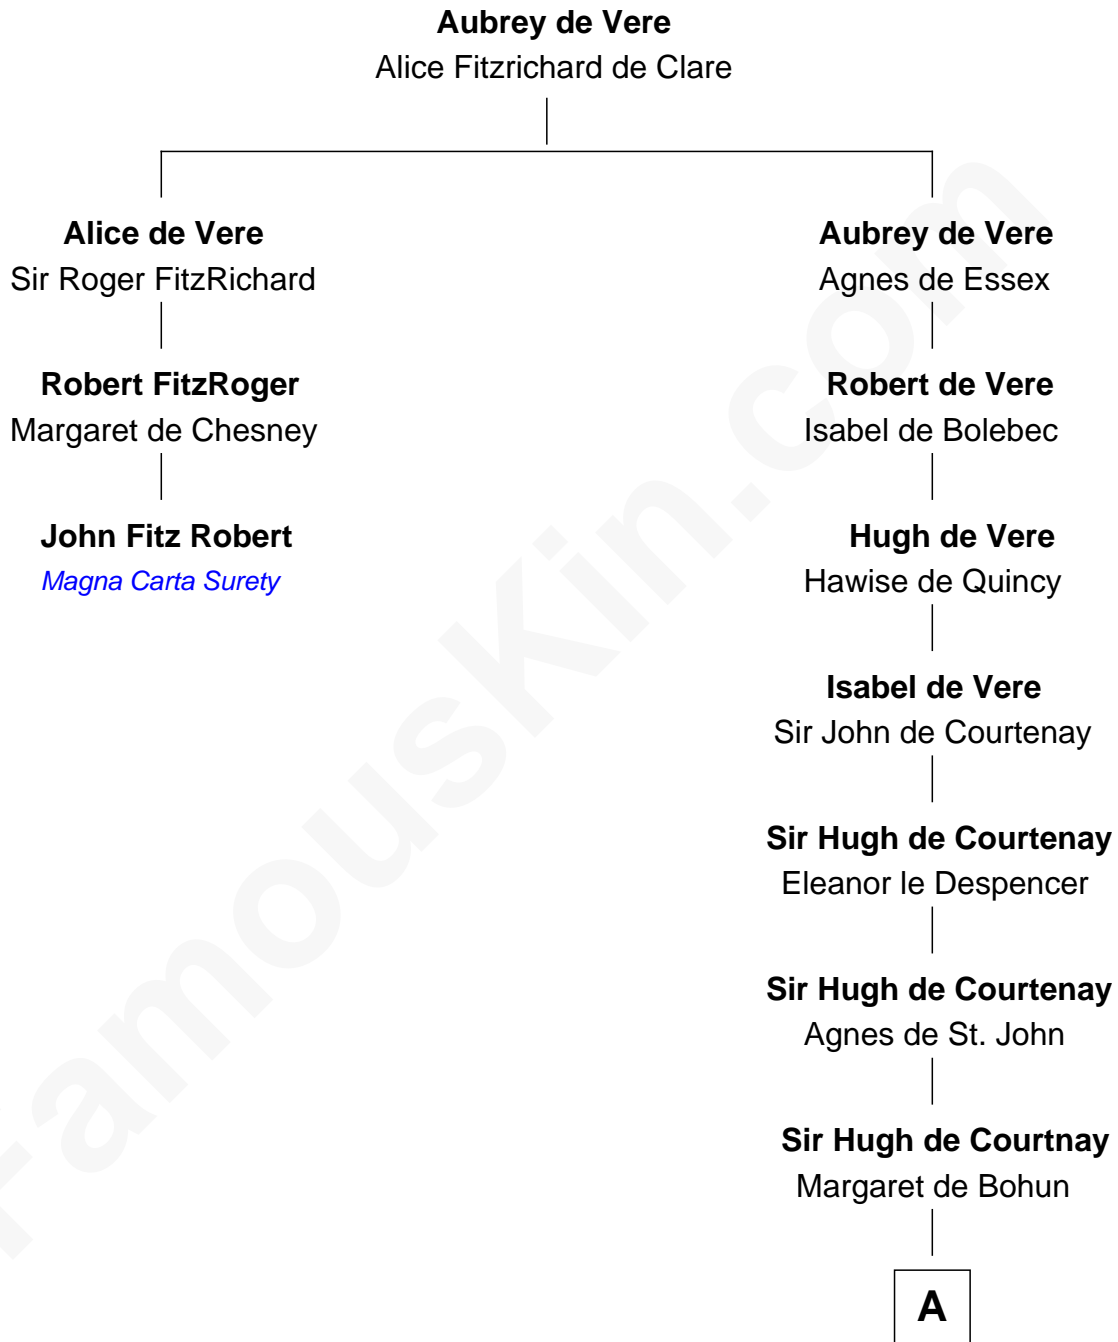

# FamousKin.com Relationship Chart of

**John Fitz Robert**

*Magna Carta Surety*

2nd cousin 18 times removed of

**General William Whipple**

*Signer of the Declaration of Independence*

**A**

**Elizabeth de Courtnay**

Sir Andrew Luttrell

**Sir Hugh Luttrell**

Catherine de Beaumont

**Sir John Luttrell**

Margaret Touchet

**Sir James Luttrell**

Elizabeth Courtnay

**Sir Hugh Luttrell**

Margaret Hill

**Eleanor Luttrell**

Roger Yorke

**Elizabeth Yorke**

Edmund Percival

**Christian Percival**

Richard Lowle

**Percival Lowell**