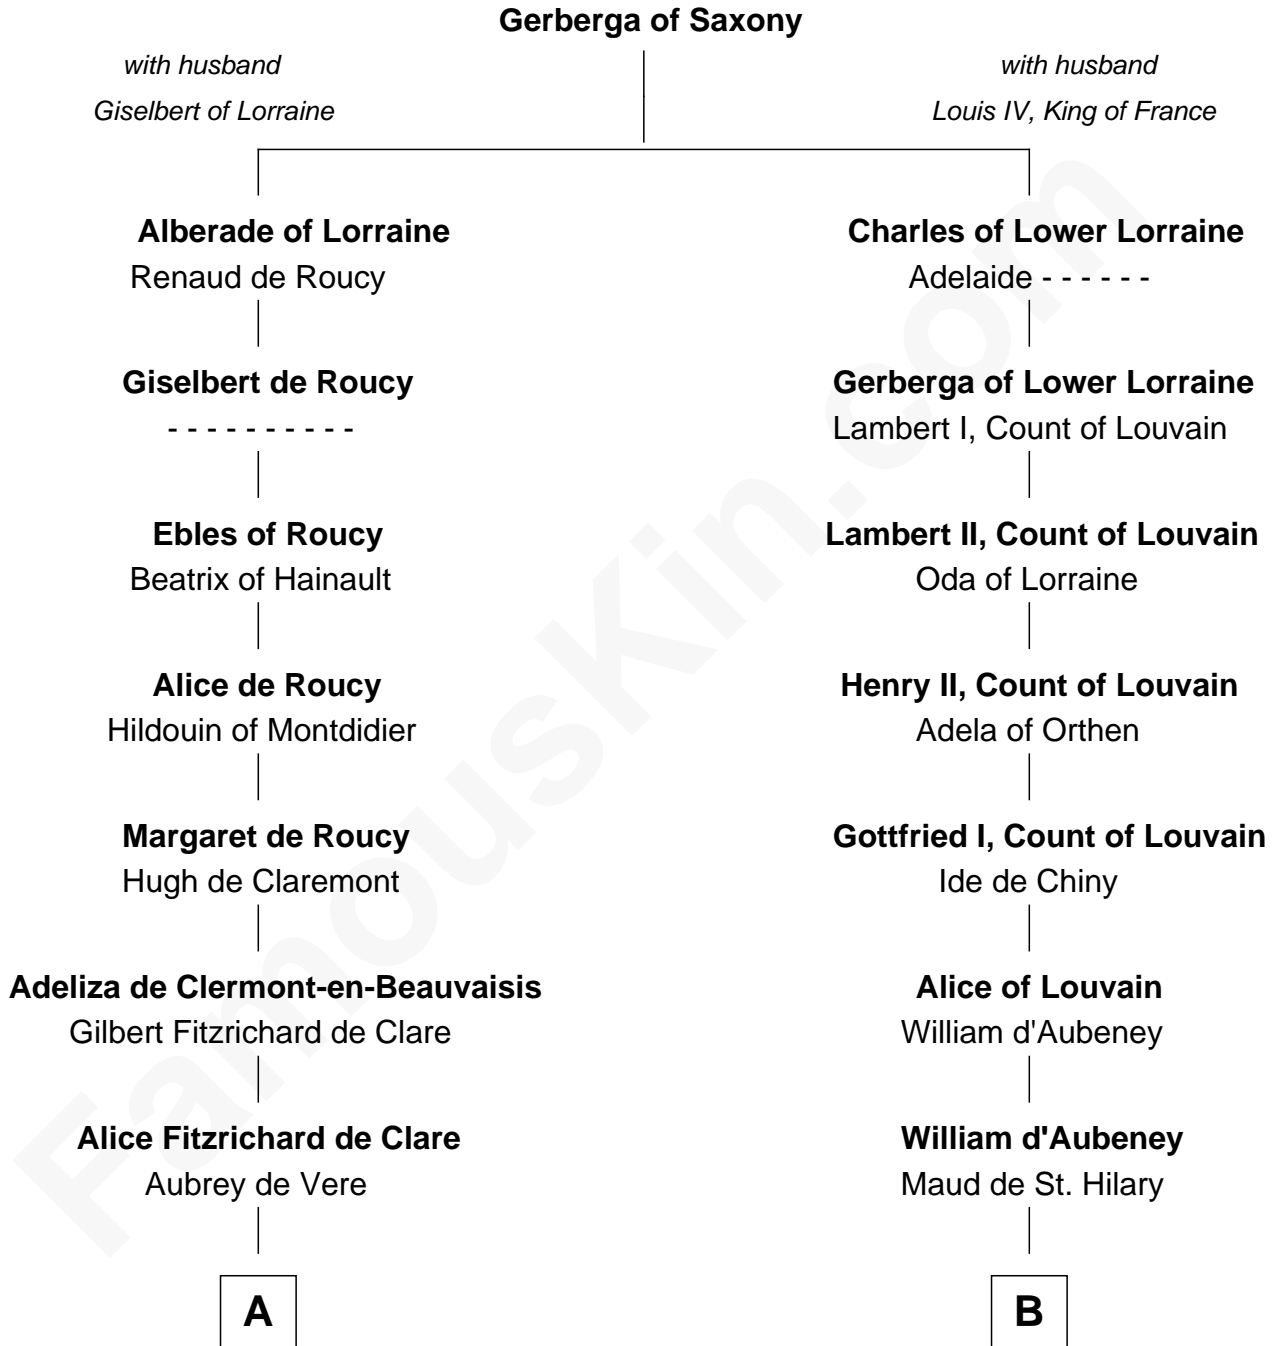

FamousKin.com Relationship Chart of

John Fitz Robert

Magna Carta Surety

9th cousin 11 times removed of

Samuel Appleton

(c1586 - 1670) Great Migration Immigrant 1636

C

—
Sir Richard Whetehill

Elizabeth Muston

—
Margery Whetehill

Edward Isaac

—
Mary Isaac

Thomas Appleton

—
Samuel Appleton

Great Migration Immigrant 1636