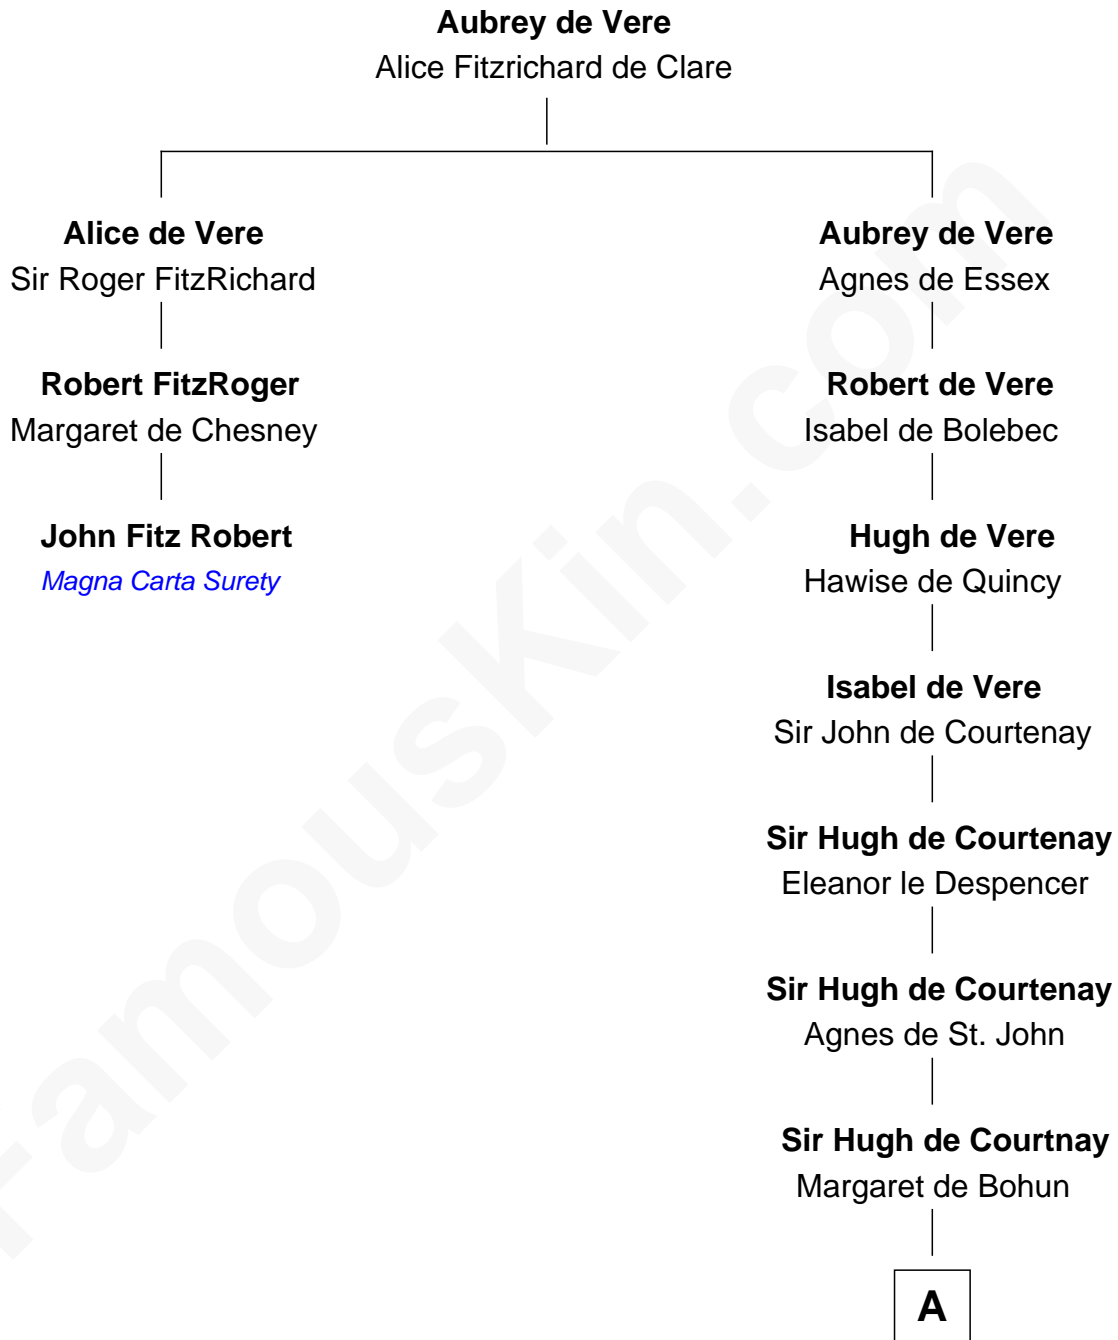

FamousKin.com Relationship Chart of

John Fitz Robert

Magna Carta Surety

2nd cousin 17 times removed of

Caleb Brewster

Member of the Culper Spy Ring during the American Revolution

A

Elizabeth de Courtnay

Sir Andrew Luttrell

Sir Hugh Luttrell

Catherine de Beaumont

Elizabeth Luttrell

John Stratton

Elizabeth Stratton

John Andrews

Elizabeth Andrews