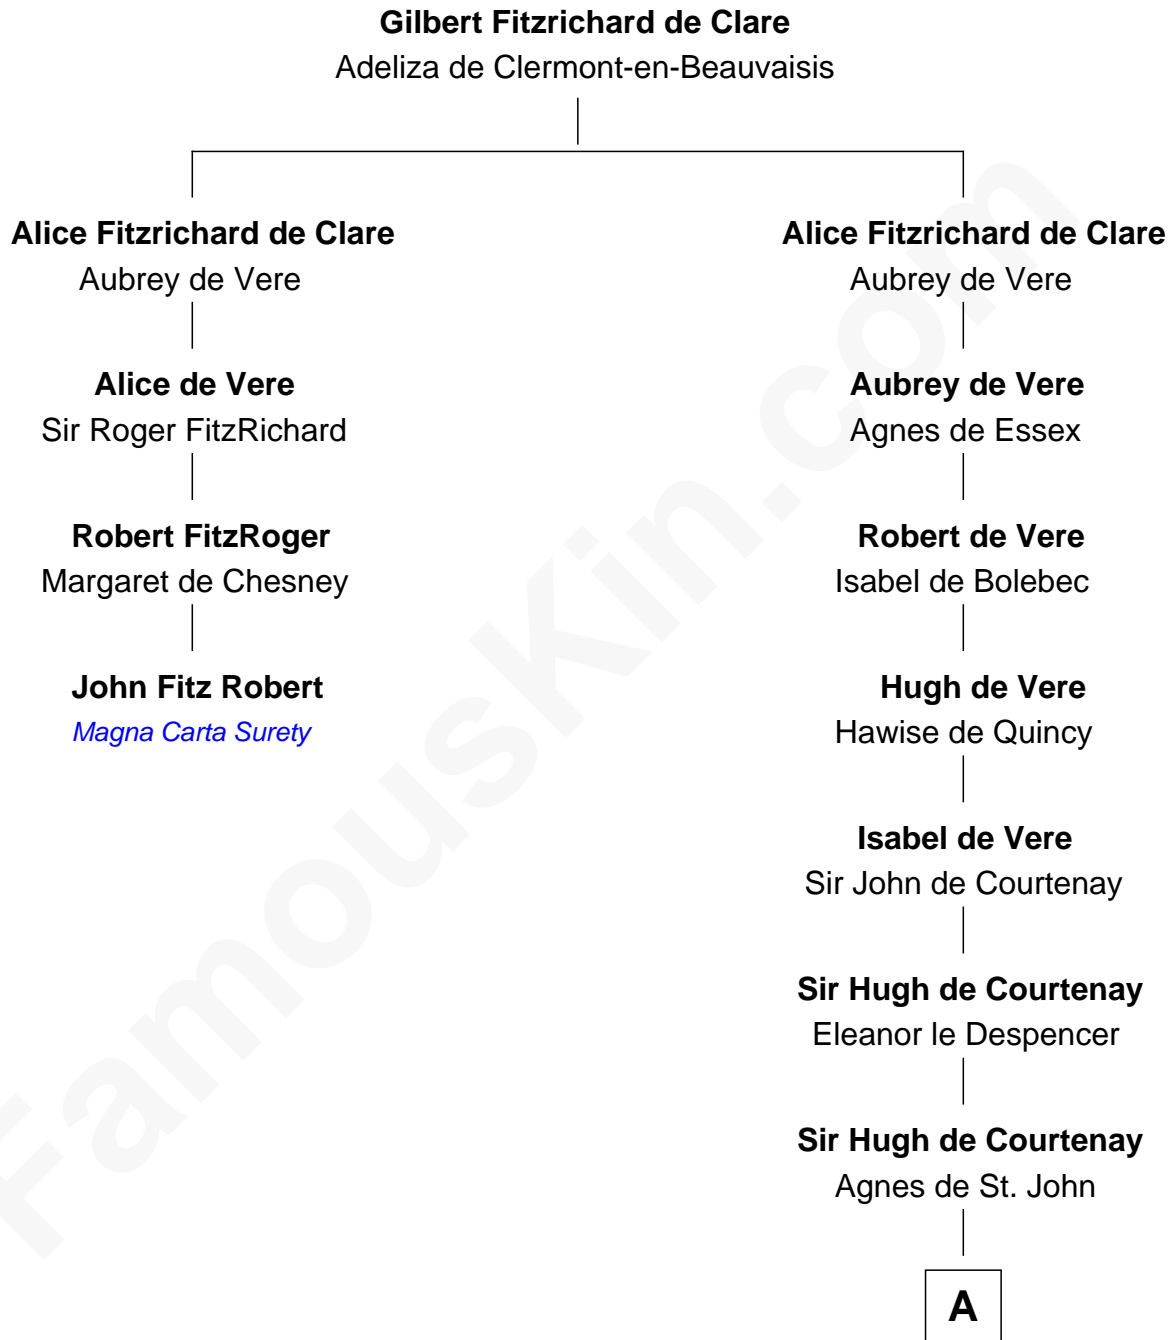

FamousKin.com Relationship Chart of

John Fitz Robert

Magna Carta Surety

3rd cousin 17 times removed of

Caleb Brewster

Member of the Culper Spy Ring during the American Revolution

A

Sir Hugh de Courtney

Margaret de Bohun

Elizabeth de Courtney

Sir Andrew Luttrell

Sir Hugh Luttrell

Catherine de Beaumont

Elizabeth Luttrell

John Stratton

Elizabeth Stratton

John Andrews

Elizabeth Andrews

Sir Thomas de Windsor

Sir Andrews de Windsor

Elizabeth Blount

Edith Windsor

George Ludlow

Thomas Ludlow