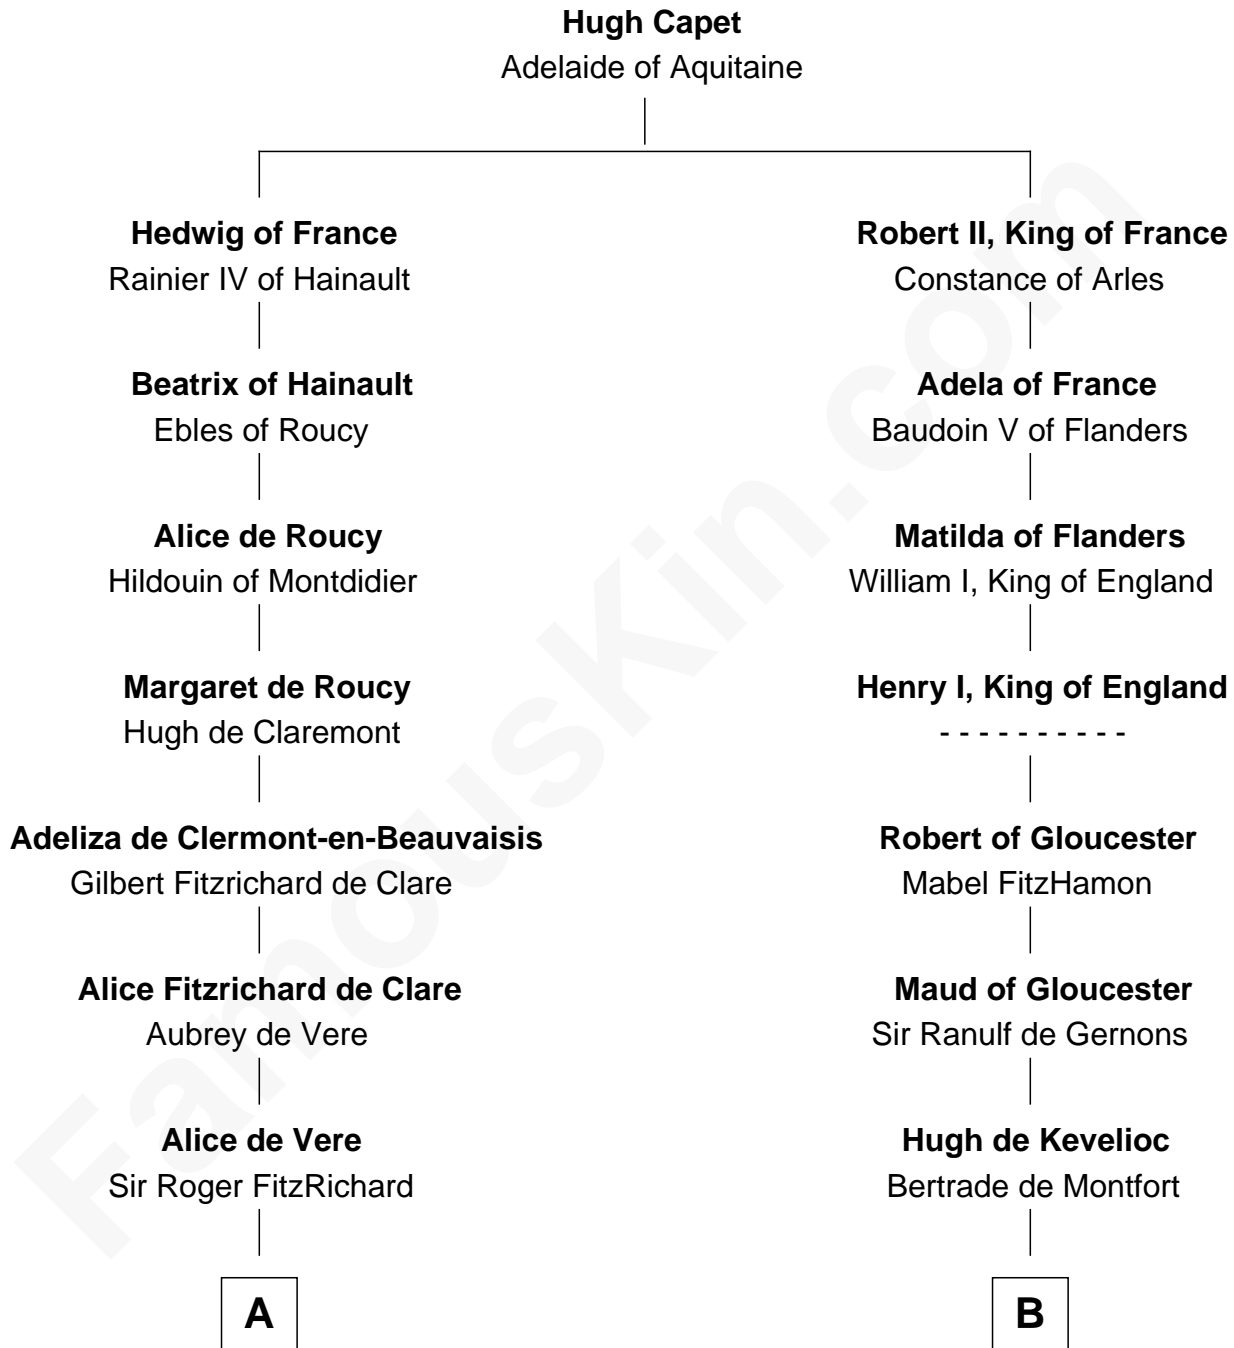

# FamousKin.com Relationship Chart of

**John Fitz Robert**

*Magna Carta Surety*

8th cousin 12 times removed of

**Thomas Yale**

*(c1616 - 1683) Great Migration Immigrant 1638*

**C**

**John Wynn**

Agnes Lloyd

**Rev. David Yale**

Frances Lloyd

**Thomas Yale**

Ann Lloyd

**Thomas Yale**

*Great Migration Immigrant 1638*