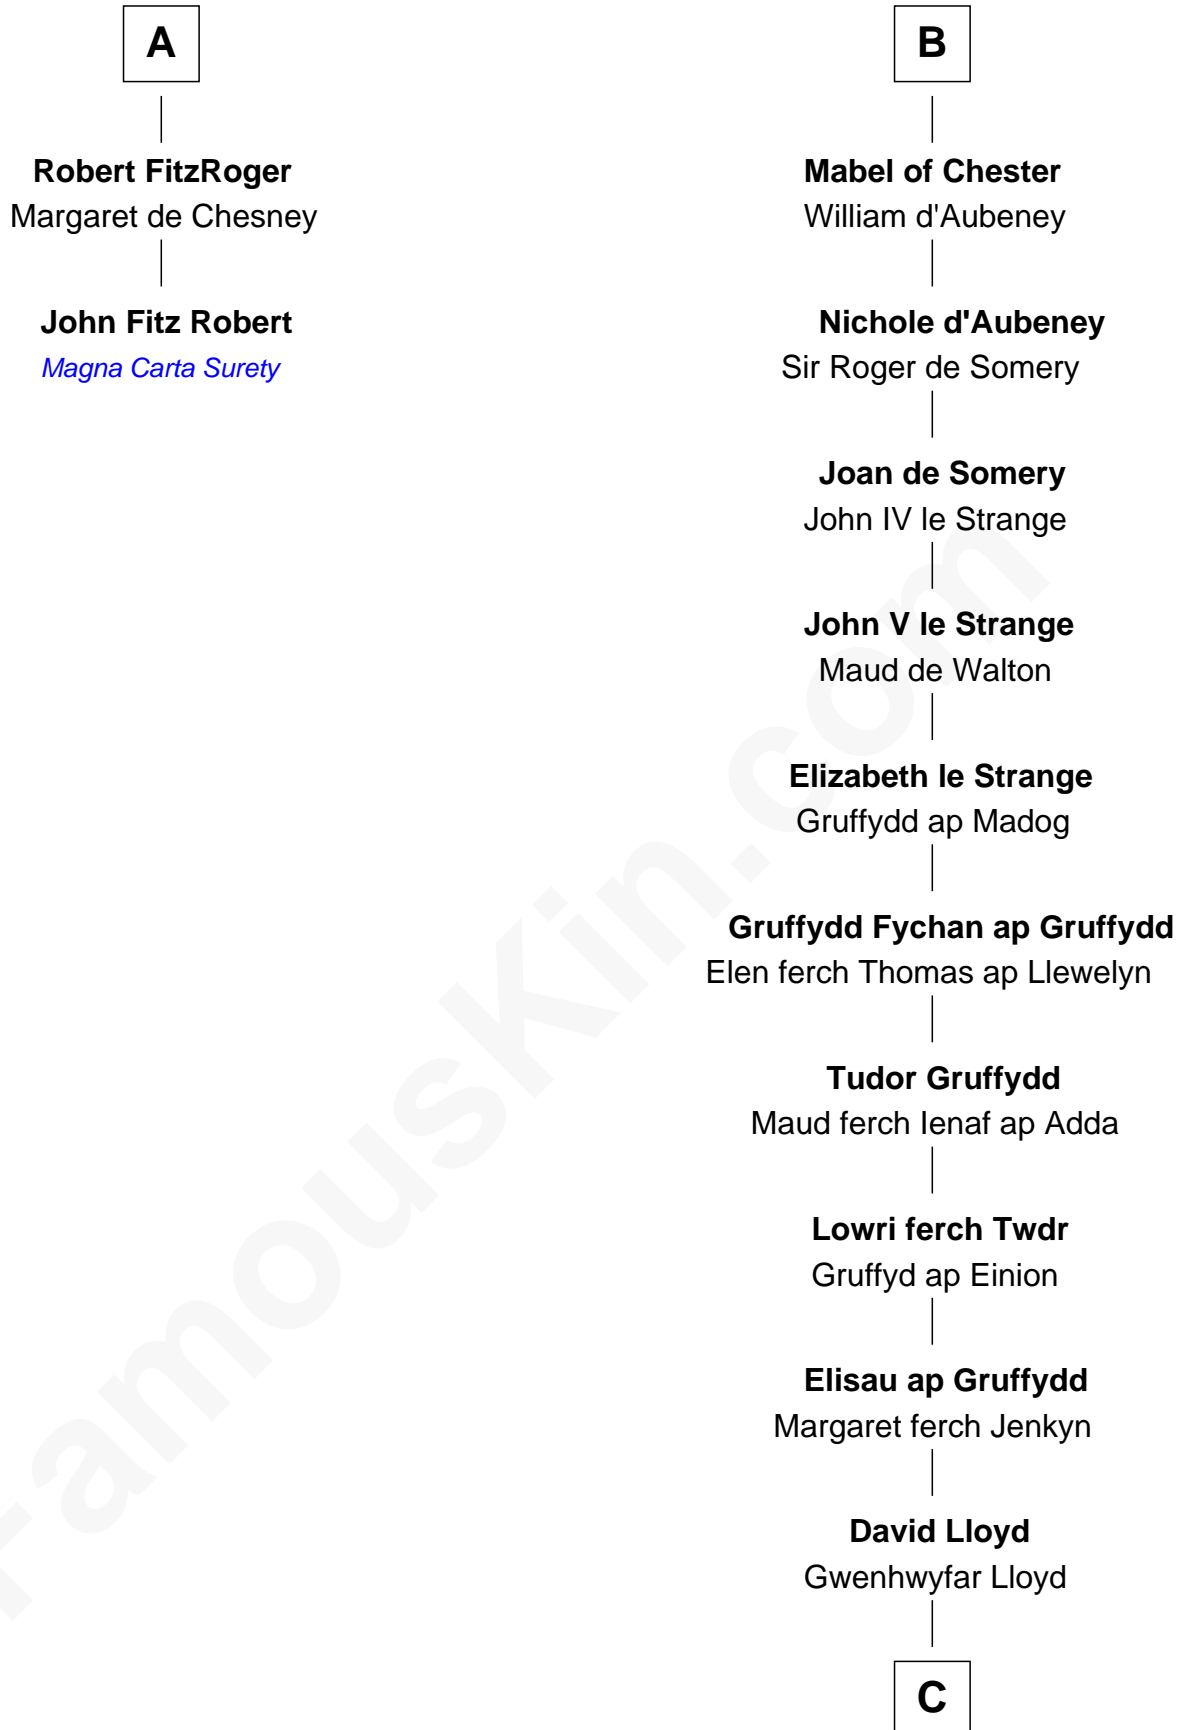

# FamousKin.com Relationship Chart of

**John Fitz Robert**

*Magna Carta Surety*

8th cousin 12 times removed of

**Thomas Yale**

*(c1616 - 1683) Great Migration Immigrant 1638*

**C**

**John Wynn**

Agnes Lloyd

**Rev. David Yale**

Frances Lloyd

**Thomas Yale**

Ann Lloyd

**Thomas Yale**

*Great Migration Immigrant 1638*