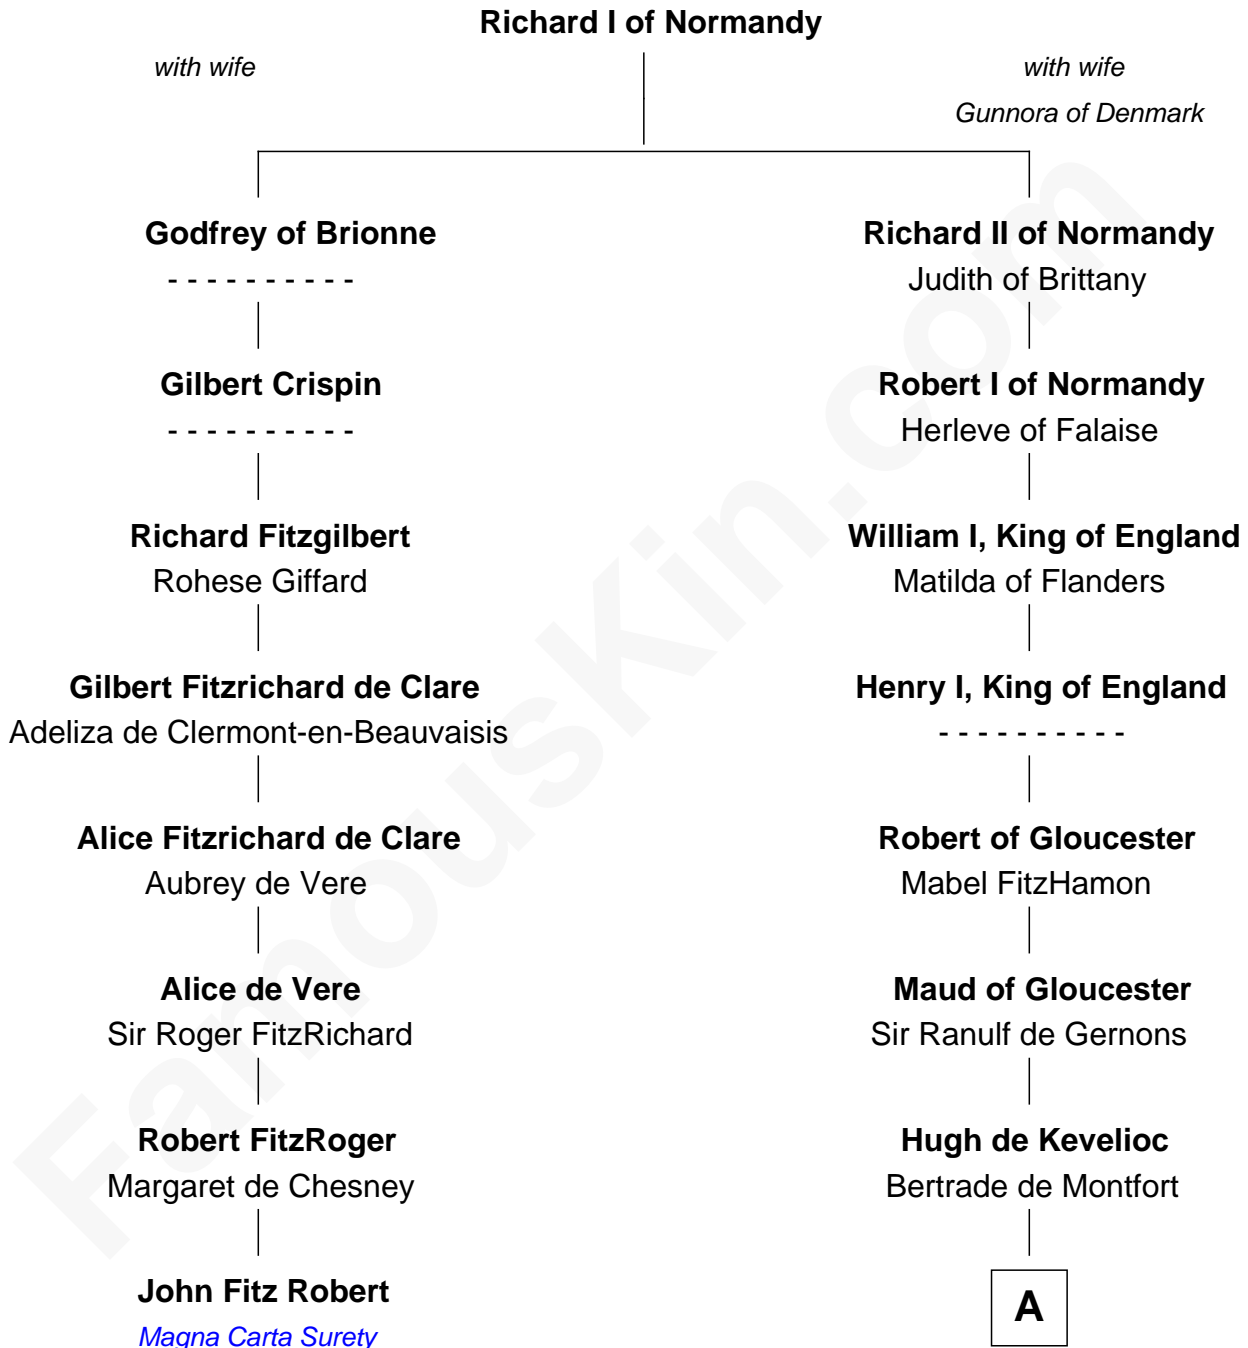

FamousKin.com Relationship Chart of

John Fitz Robert

Magna Carta Surety

7th cousin 13 times removed of

Thomas Yale

(c1616 - 1683) *Great Migration Immigrant 1638*

A

Mabel of Chester

William d'Aubenev

Nichole d'Aubenev

Sir Roger de Somery

Joan de Somery

John IV le Strange

John V le Strange

Maud de Walton

Elizabeth le Strange

Gruffydd ap Madog

Gruffydd Fychan ap Gruffydd

Elen ferch Thomas ap Llewelyn

Tudor Gruffydd

Maud ferch Ienaf ap Adda

Lowri ferch Twdr

Gruffydd ap Einion

Elisau ap Gruffydd

|
Thomas Yale

Great Migration Immigrant 1638

FamousKin.com