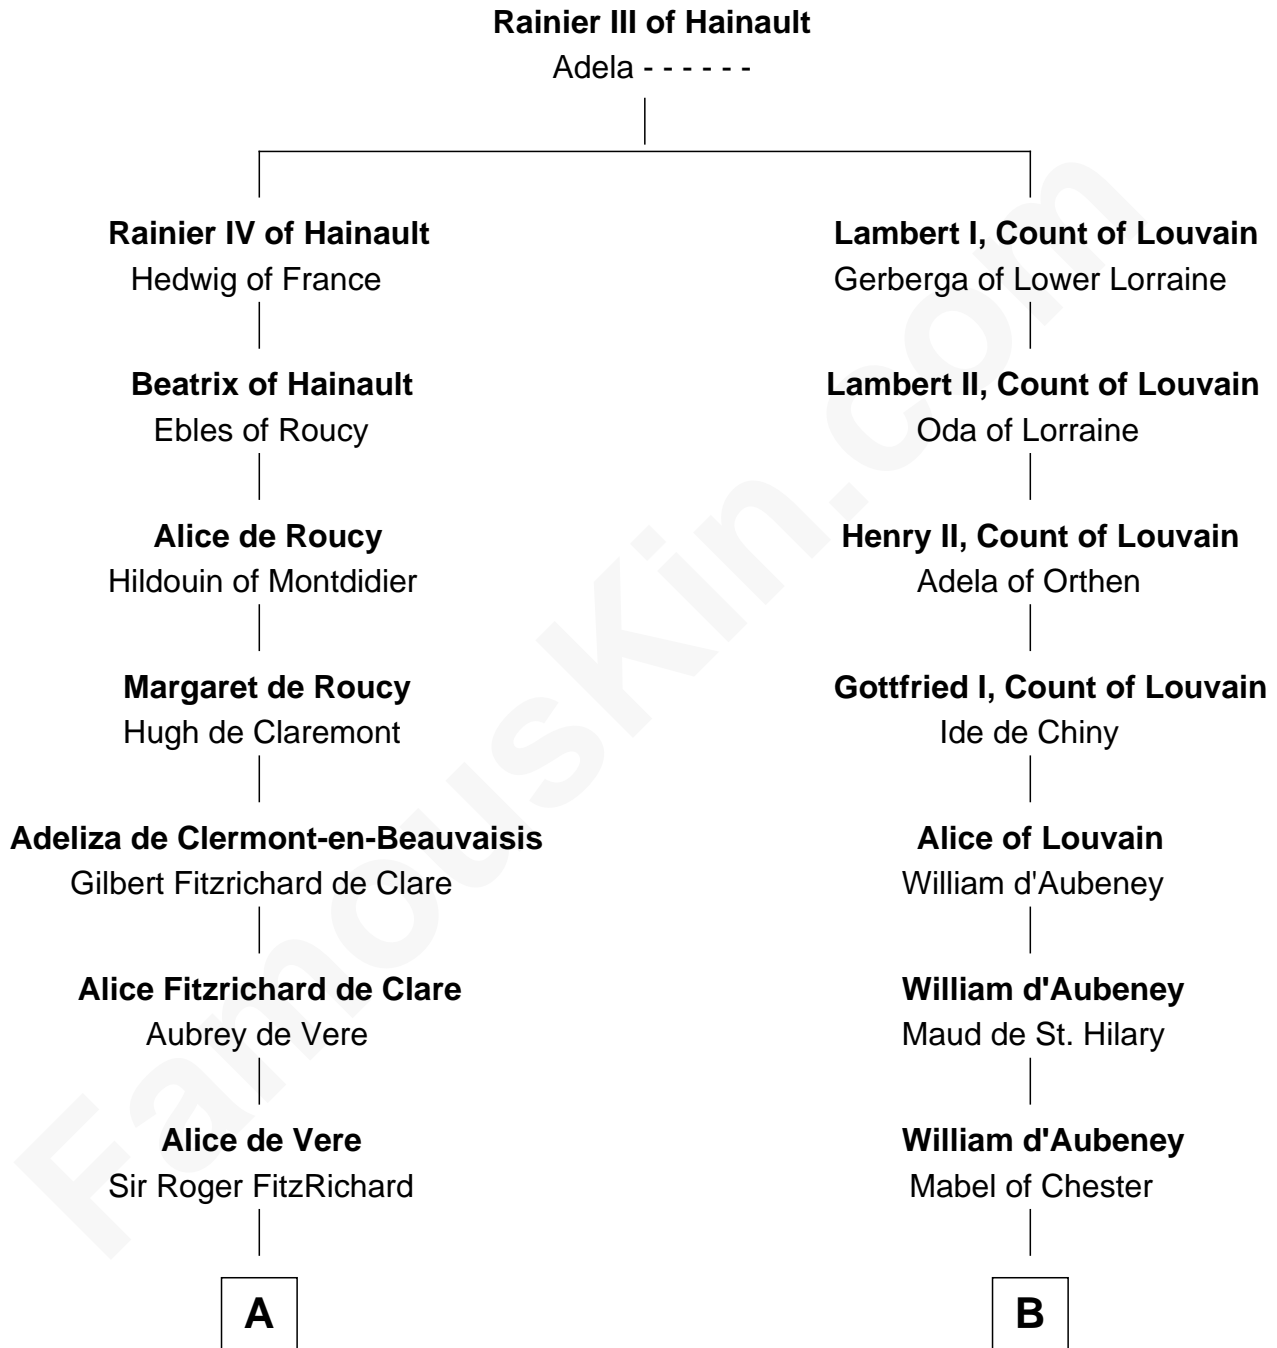

FamousKin.com Relationship Chart of

John Fitz Robert

Magna Carta Surety

8th cousin 11 times removed of

Thomas Yale

(c1616 - 1683) Great Migration Immigrant 1638

C

Rev. David Yale

Frances Lloyd

Thomas Yale

Ann Lloyd

Thomas Yale

Great Migration Immigrant 1638

FamousKin.com