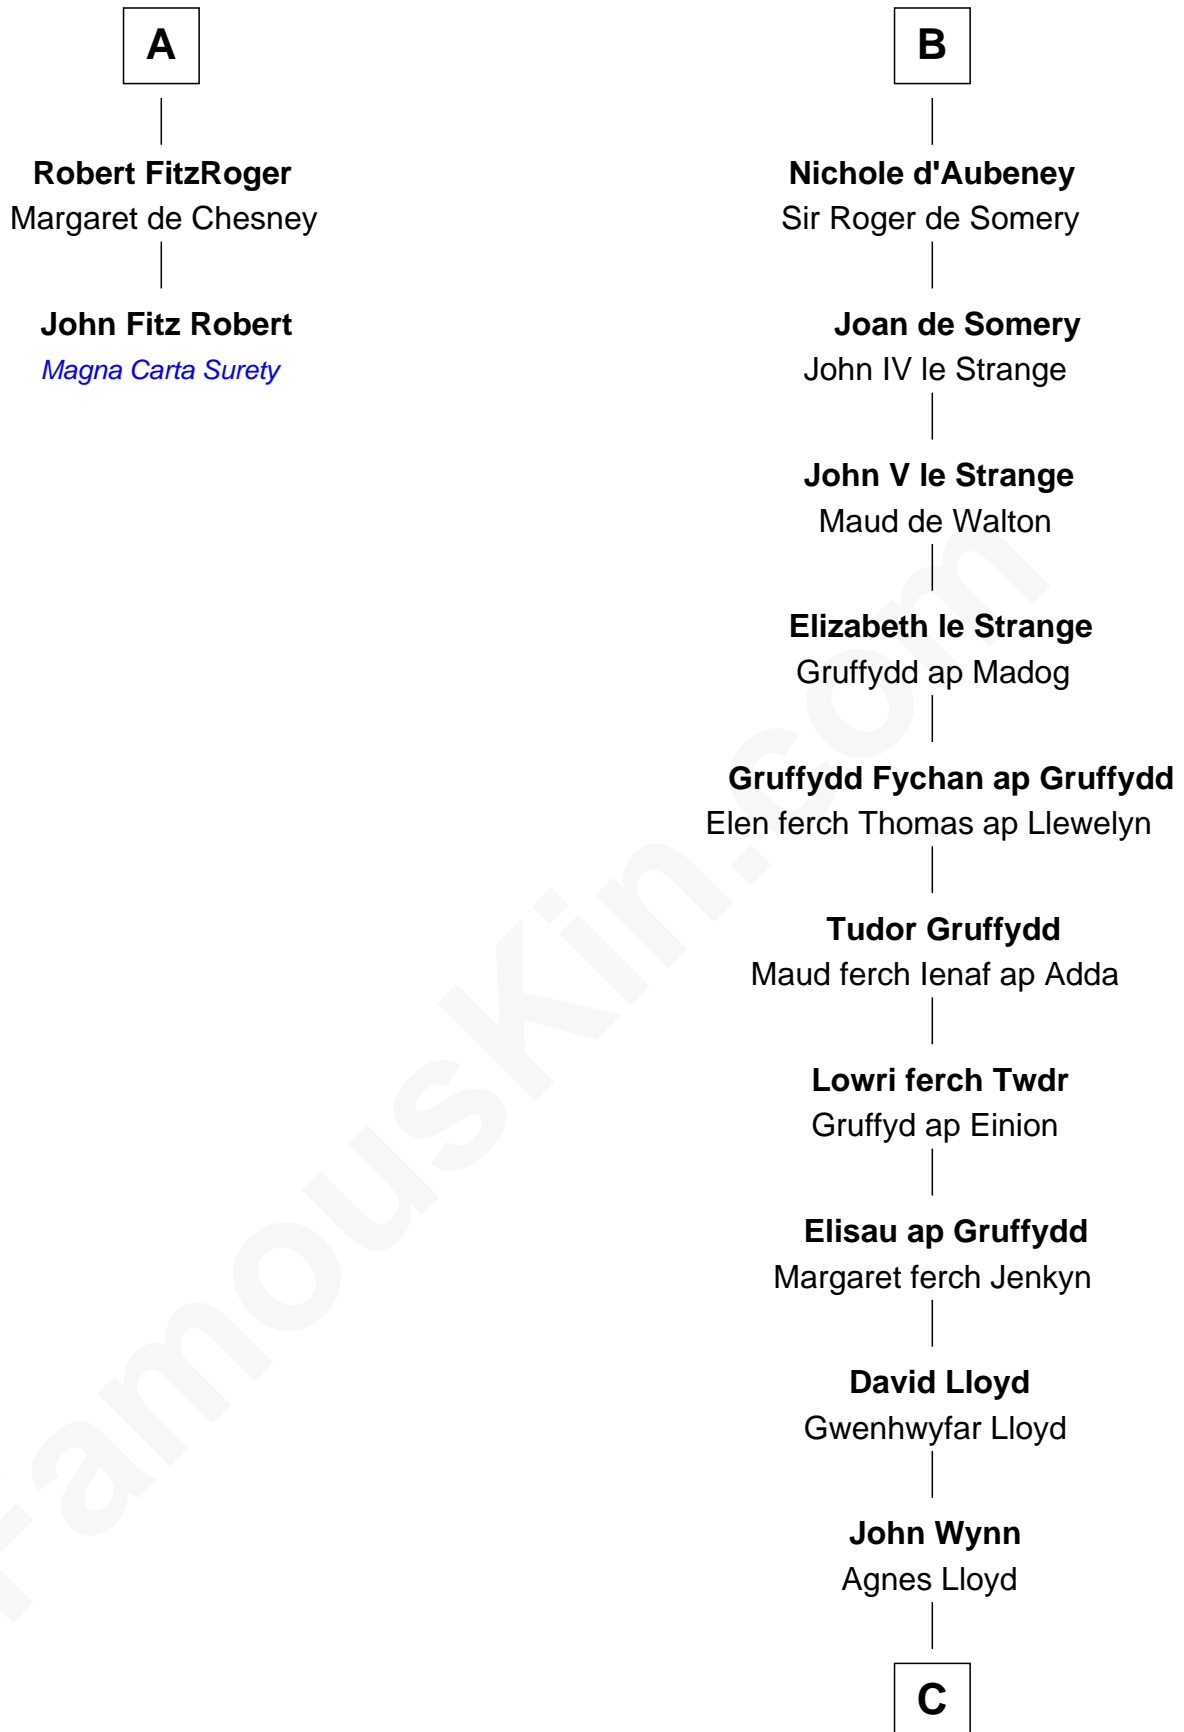

FamousKin.com Relationship Chart of

John Fitz Robert

Magna Carta Surety

8th cousin 11 times removed of

Thomas Yale

(c1616 - 1683) Great Migration Immigrant 1638

C

Rev. David Yale

Frances Lloyd

Thomas Yale

Ann Lloyd

Thomas Yale

Great Migration Immigrant 1638

FamousKin.com