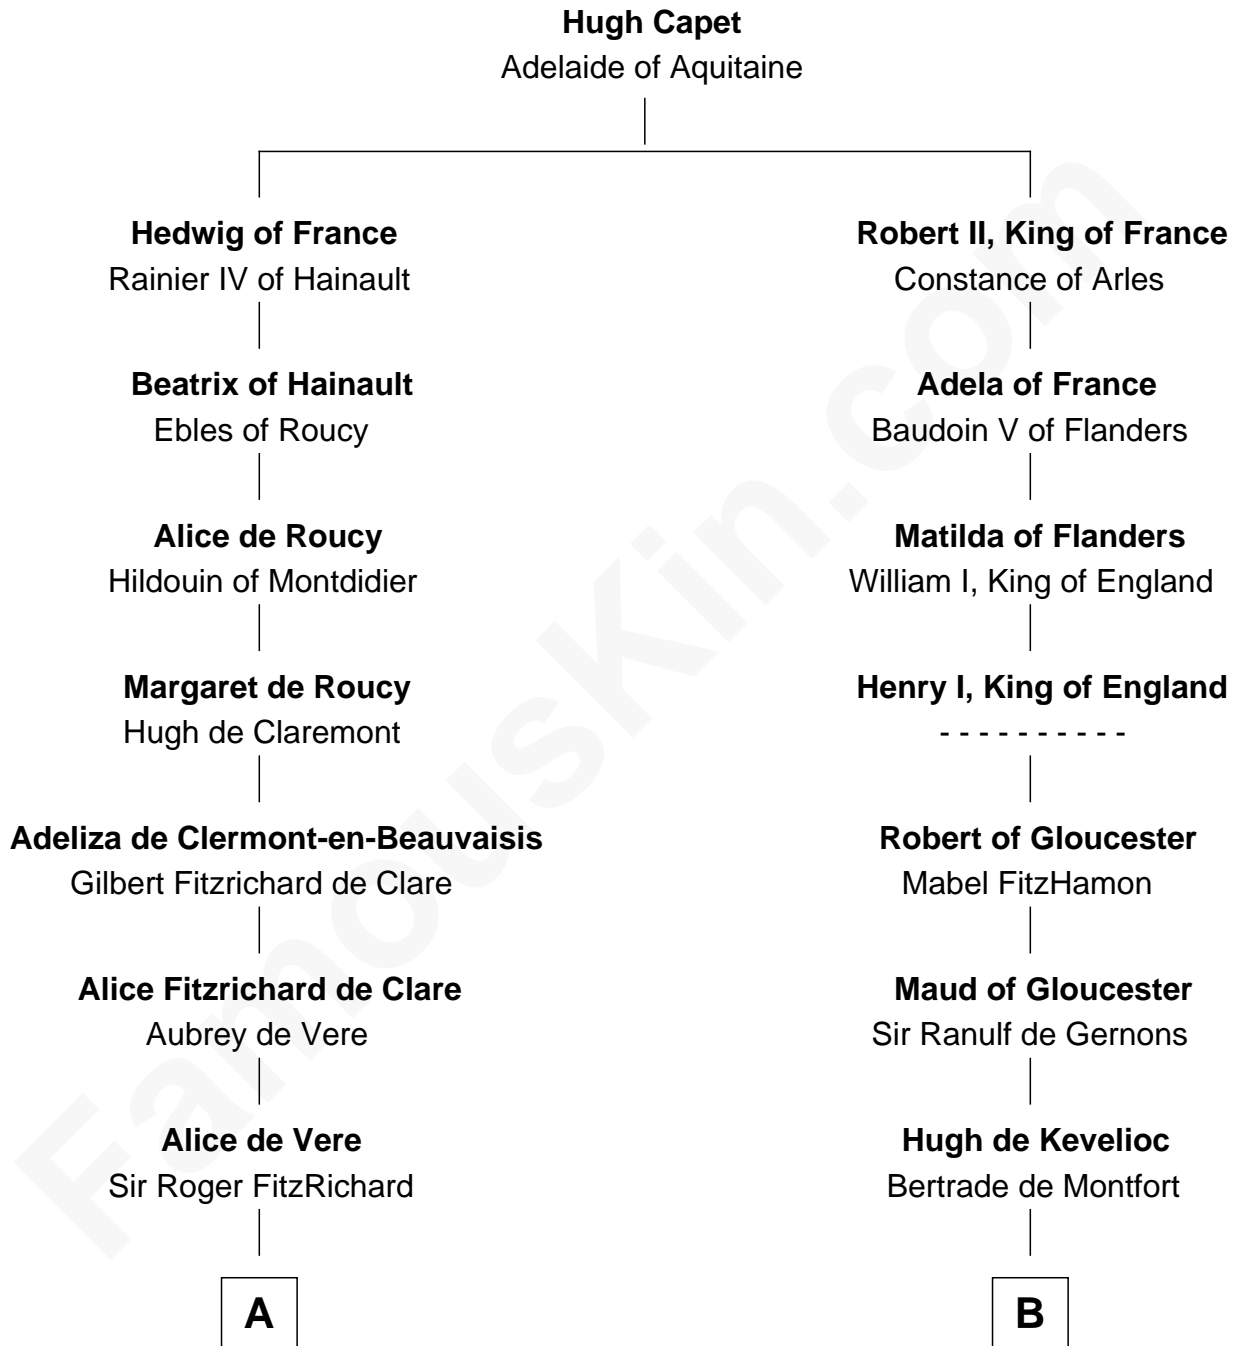

# FamousKin.com Relationship Chart of

**John Fitz Robert**

*Magna Carta Surety*

8th cousin 13 times removed of

**Elihu Yale**

*Benefactor and Namesake of Yale College*

**C**

**John Wynn**

Agnes Lloyd

**Rev. David Yale**

Frances Lloyd

**Thomas Yale**

Ann Lloyd

**David Yale**

Ursula Knight

**Elihu Yale**