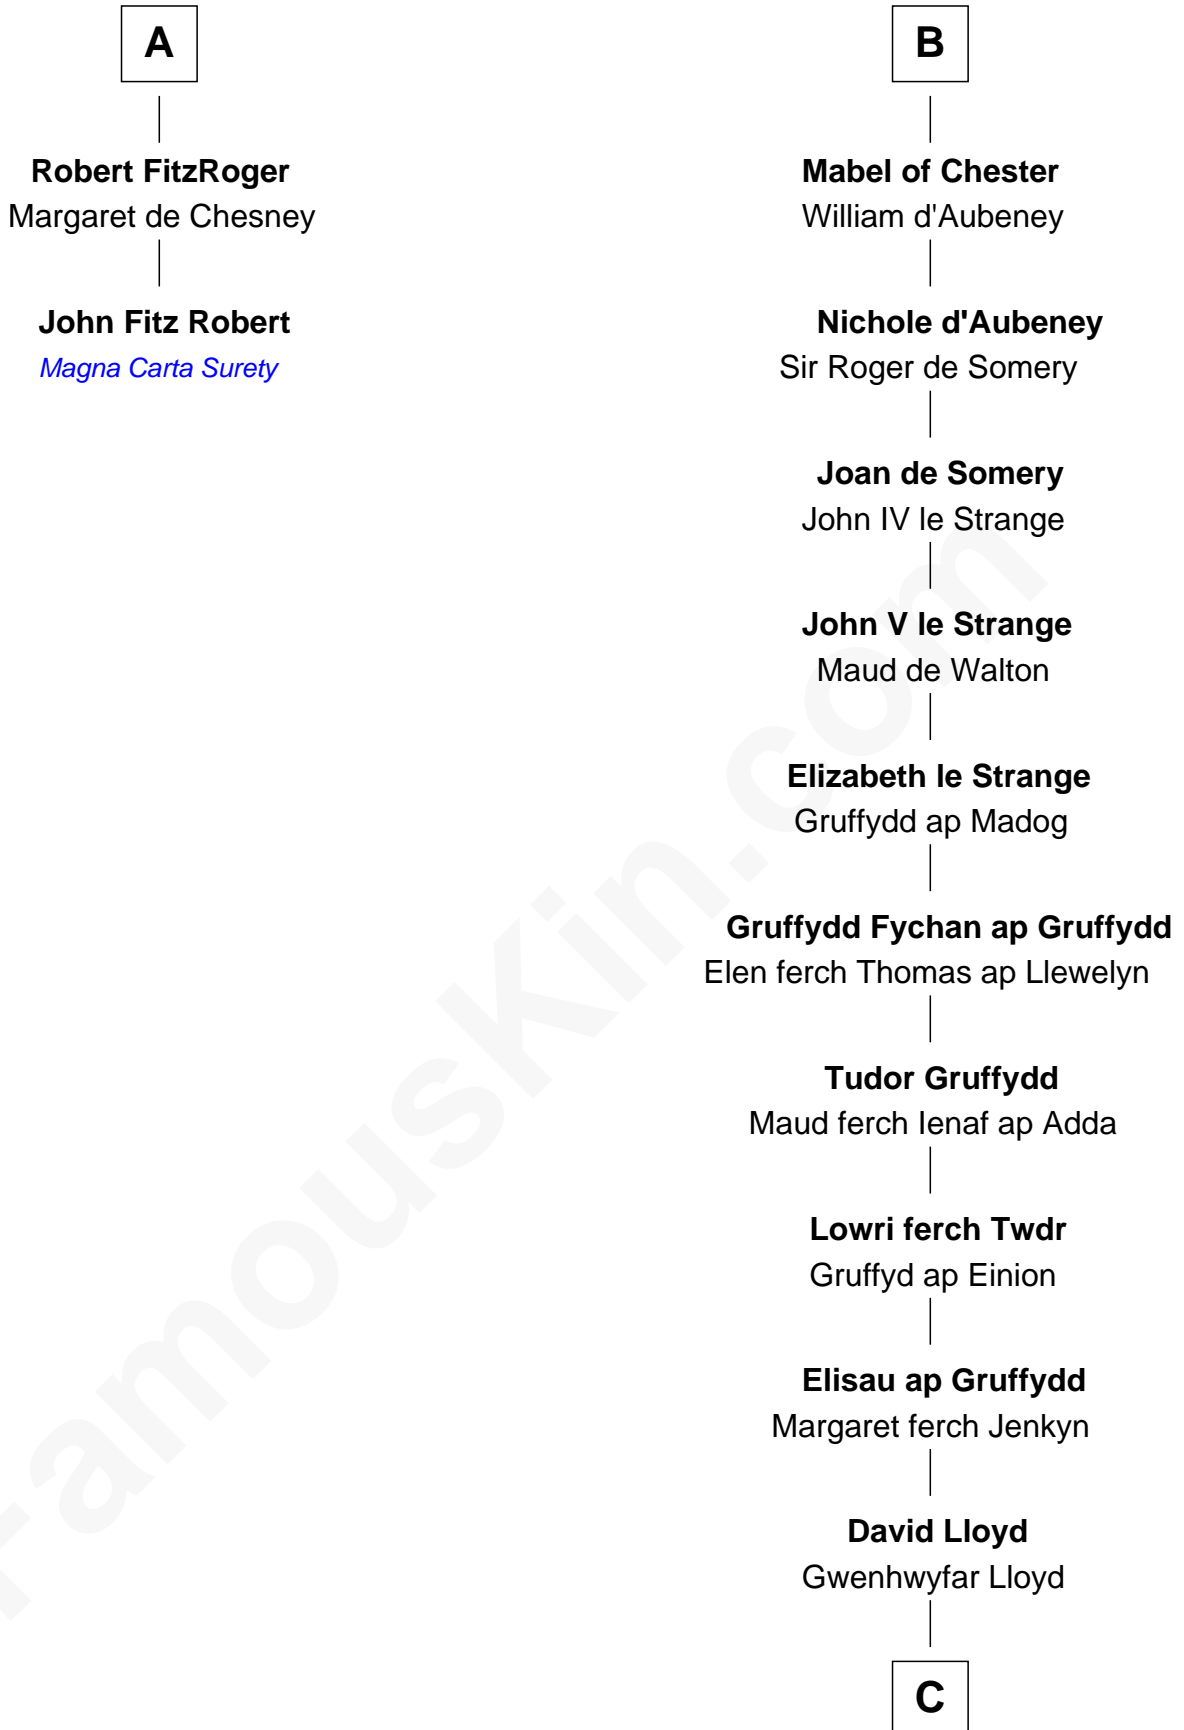

# FamousKin.com Relationship Chart of

**John Fitz Robert**

*Magna Carta Surety*

8th cousin 13 times removed of

**Elihu Yale**

*Benefactor and Namesake of Yale College*

**C**

**John Wynn**