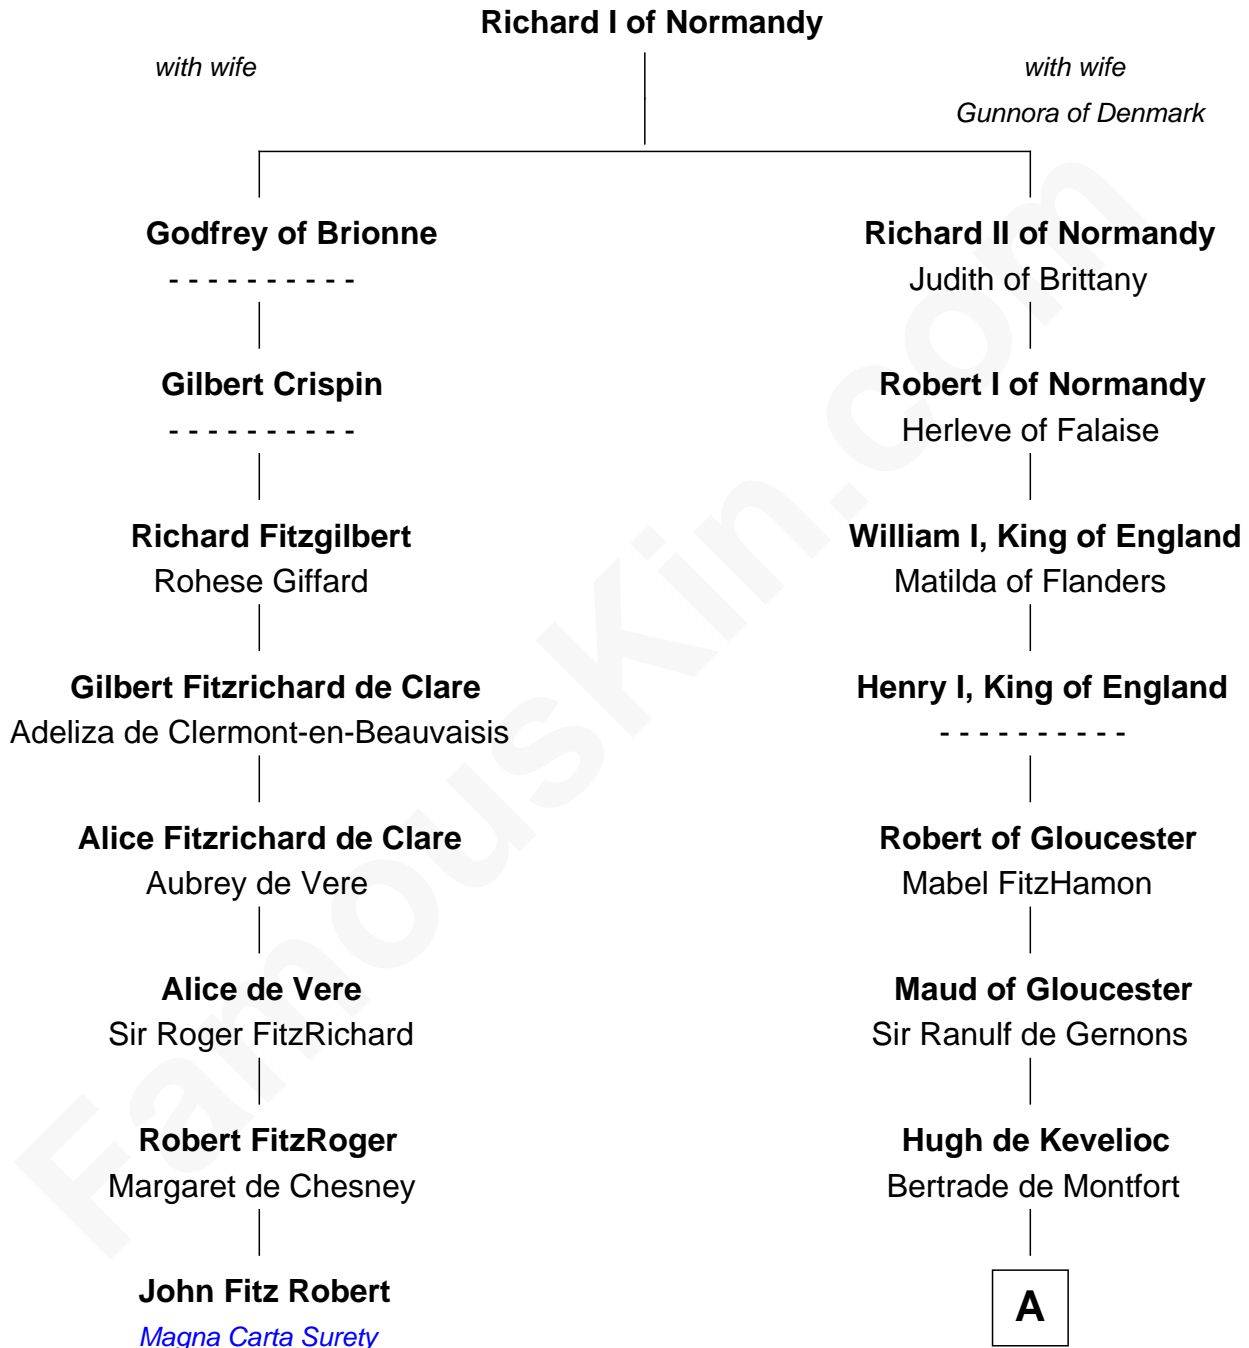

# FamousKin.com Relationship Chart of

**John Fitz Robert**

*Magna Carta Surety*

7th cousin 14 times removed of

**Elihu Yale**

*Benefactor and Namesake of Yale College*

**A**

**Mabel of Chester**  
William d'Aubenev

**Nichole d'Aubenev**  
Sir Roger de Somery

**Joan de Somery**  
John IV le Strange

**John V le Strange**  
Maud de Walton

**Elizabeth le Strange**  
Gruffydd ap Madog

**Gruffydd Fychan ap Gruffydd**  
Elen ferch Thomas ap Llewelyn

**Tudor Gruffydd**  
Maud ferch Ienaf ap Adda

**Lowri ferch Twdr**  
Gruffydd ap Einion

**Elisau ap Gruffydd**  
Margaret ferch Jenkyn

**David Lloyd**  
Gwenhwyfar Lloyd

**B**

**B**

|  
**John Wynn**  
Agnes Lloyd