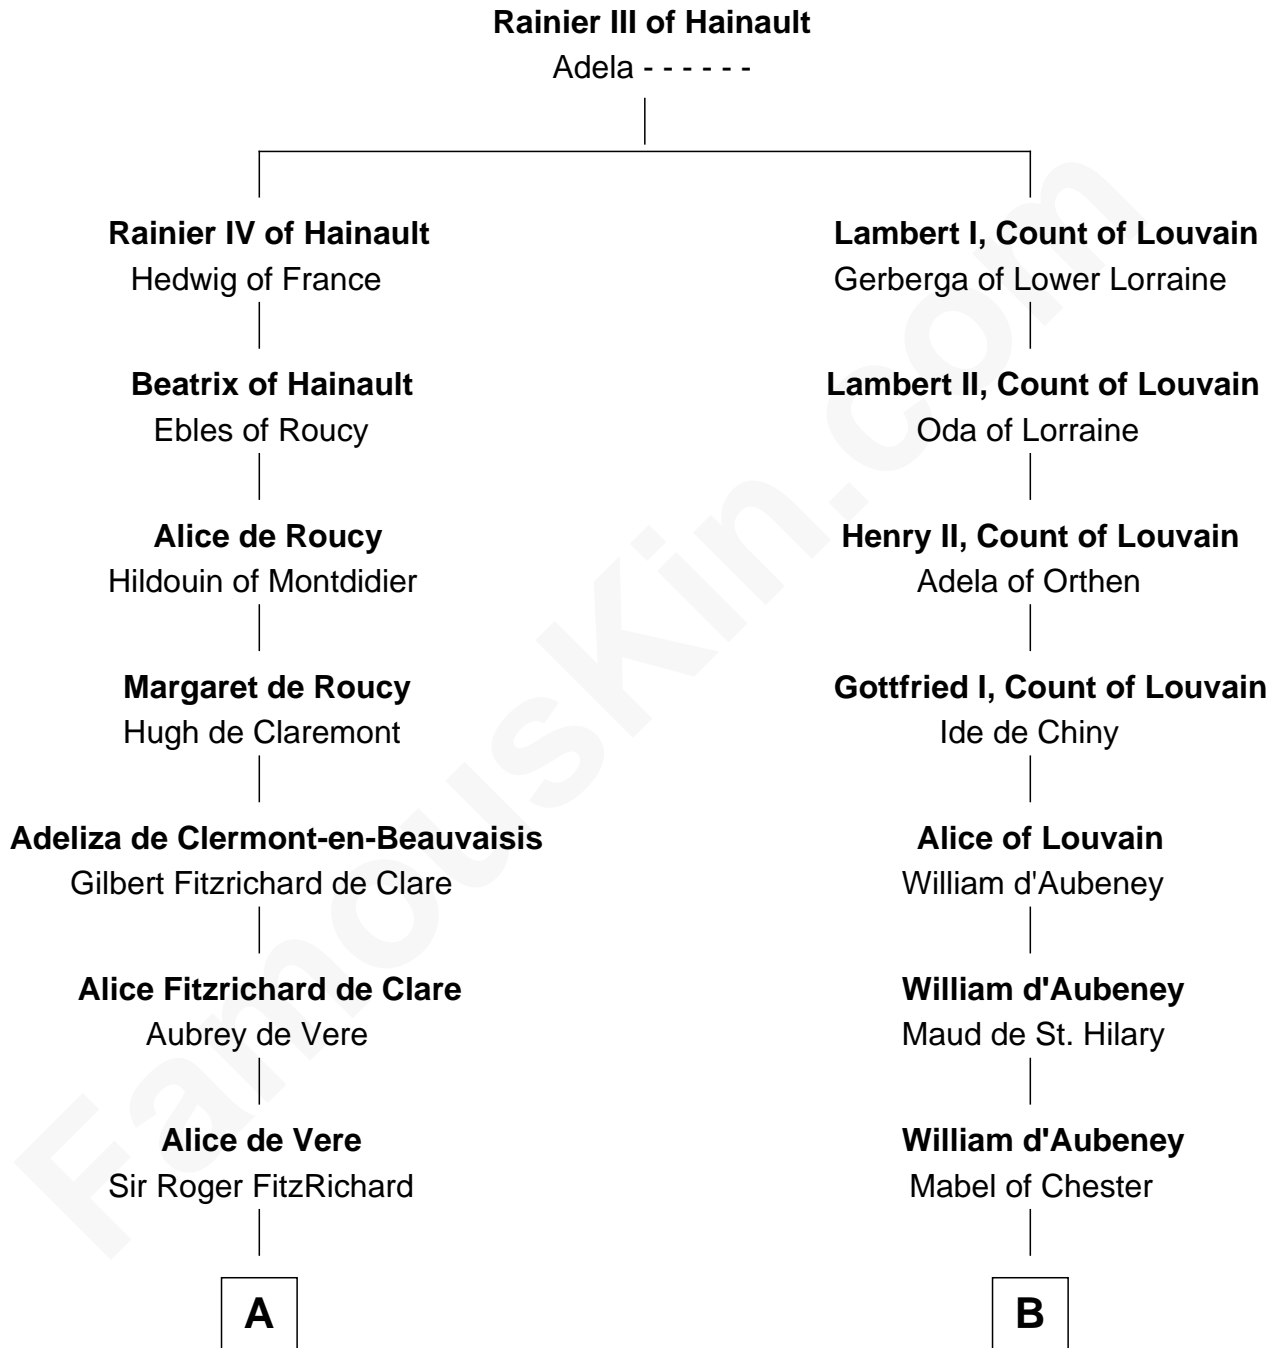

FamousKin.com Relationship Chart of

John Fitz Robert

Magna Carta Surety

8th cousin 12 times removed of

Elihu Yale

Benefactor and Namesake of Yale College

C

Rev. David Yale

Frances Lloyd

Thomas Yale

Ann Lloyd

David Yale

Ursula Knight

Elihu Yale

Namesake of Yale College

FamousKin.com