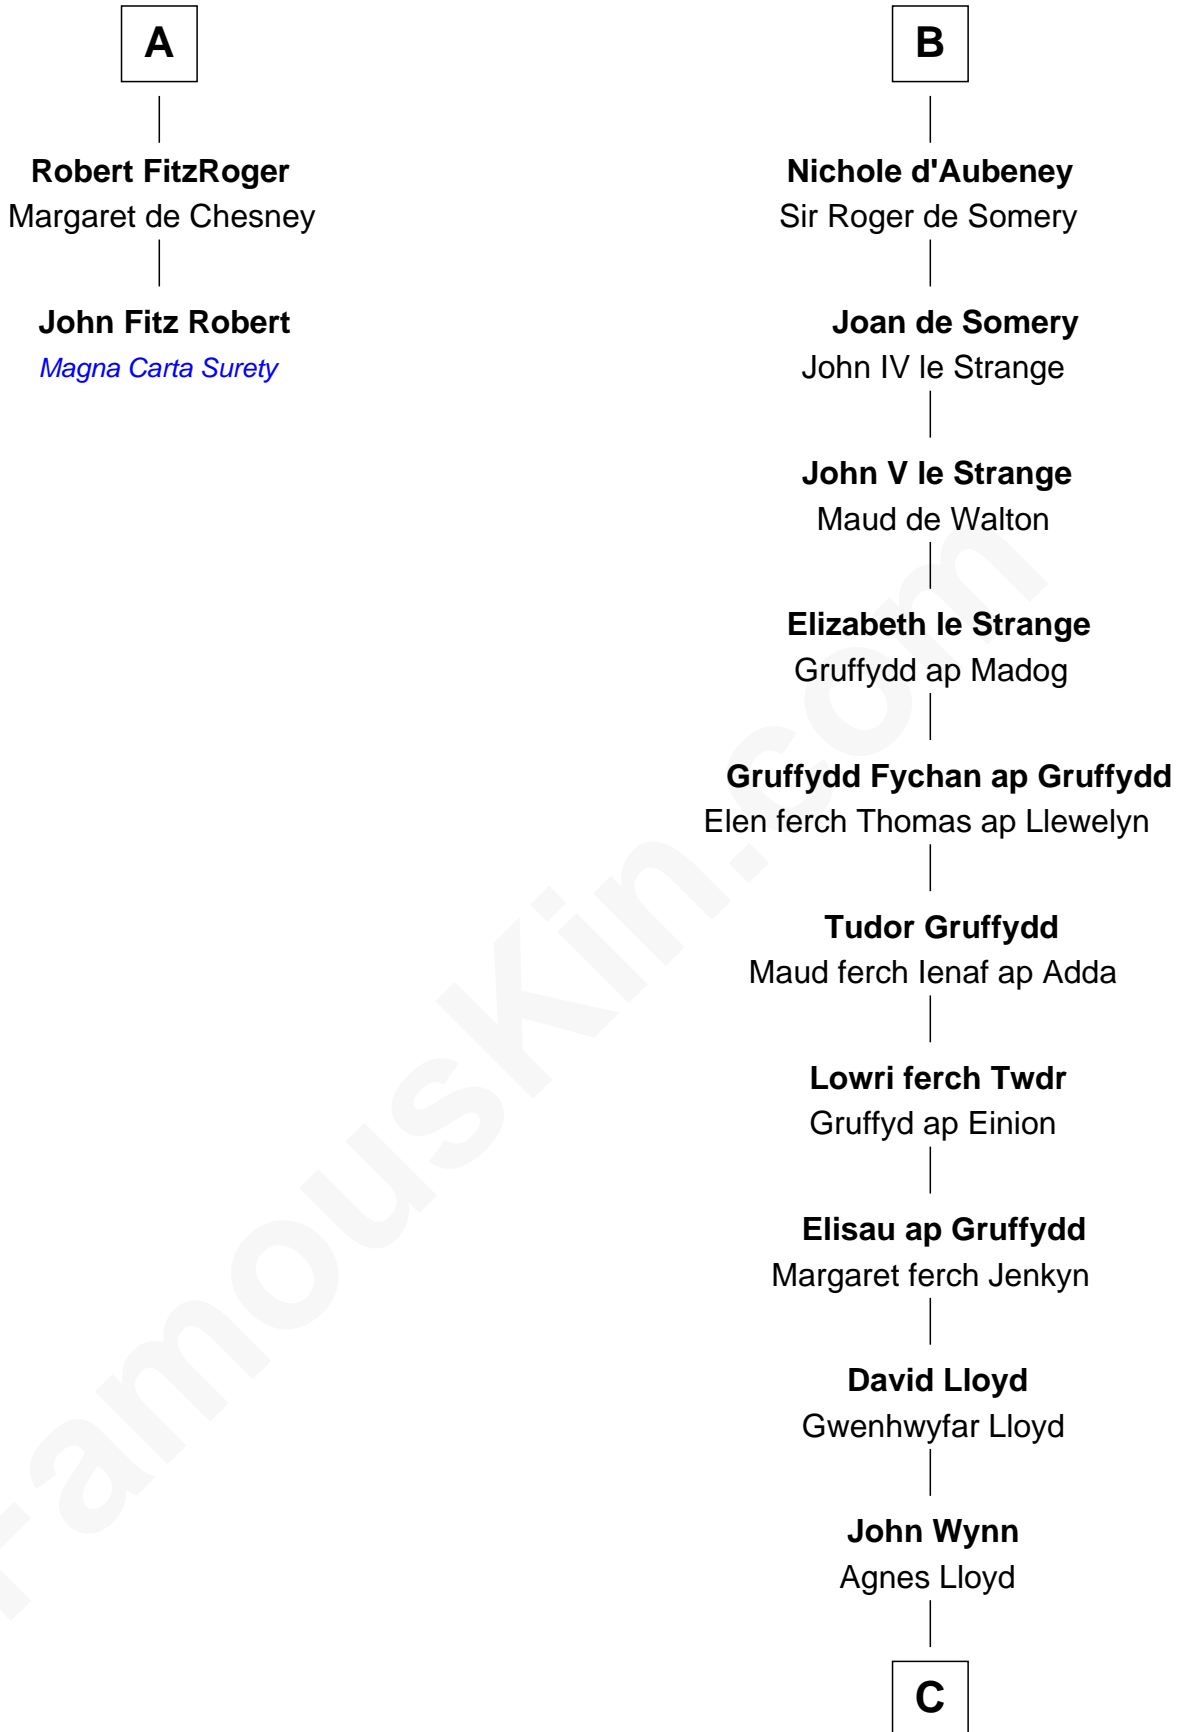

FamousKin.com Relationship Chart of

John Fitz Robert

Magna Carta Surety

8th cousin 12 times removed of

Elihu Yale

Benefactor and Namesake of Yale College

C

Rev. David Yale