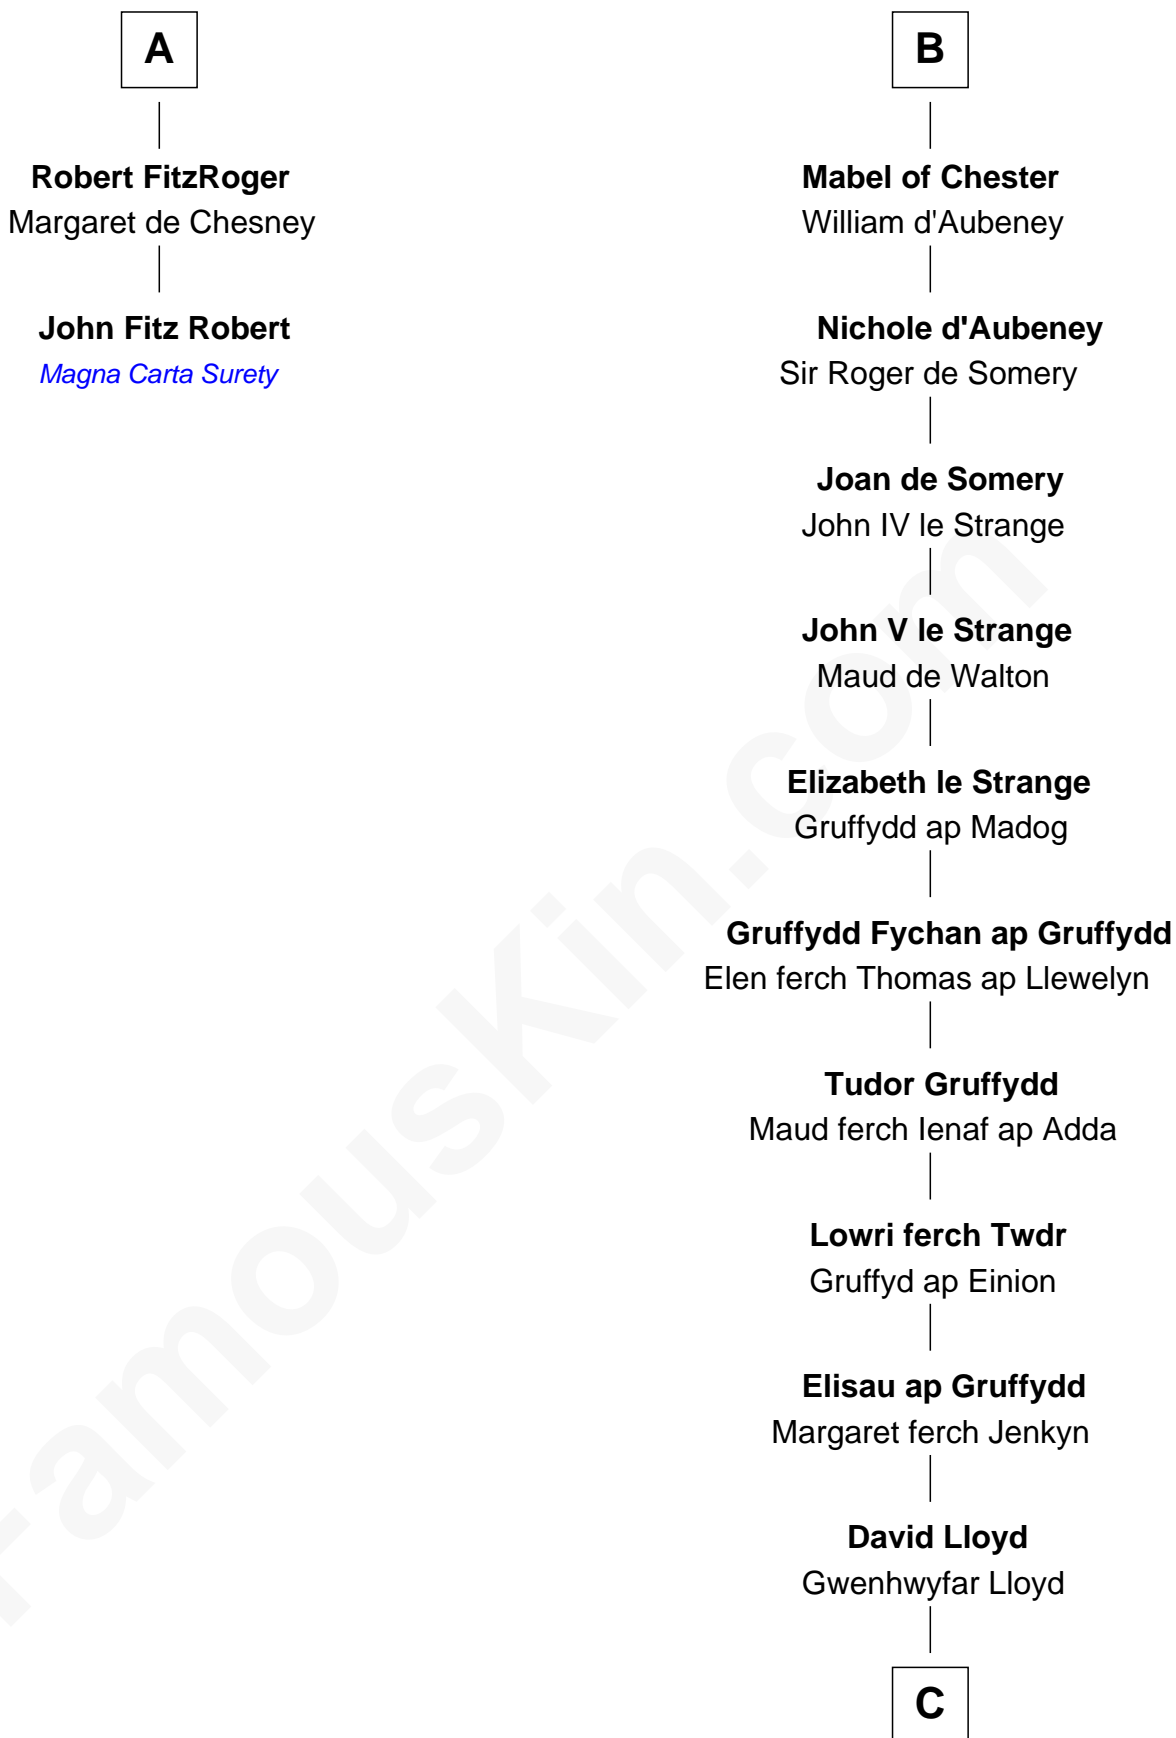

FamousKin.com Relationship Chart of

John Fitz Robert

Magna Carta Surety

8th cousin 12 times removed of

David Yale

(c1613 - 1690) *Great Migration Immigrant 1638*

C

John Wynn
Agnes Lloyd

Rev. David Yale
Frances Lloyd

Thomas Yale
Ann Lloyd

David Yale
Great Migration Immigrant 1638

FamousKin.com