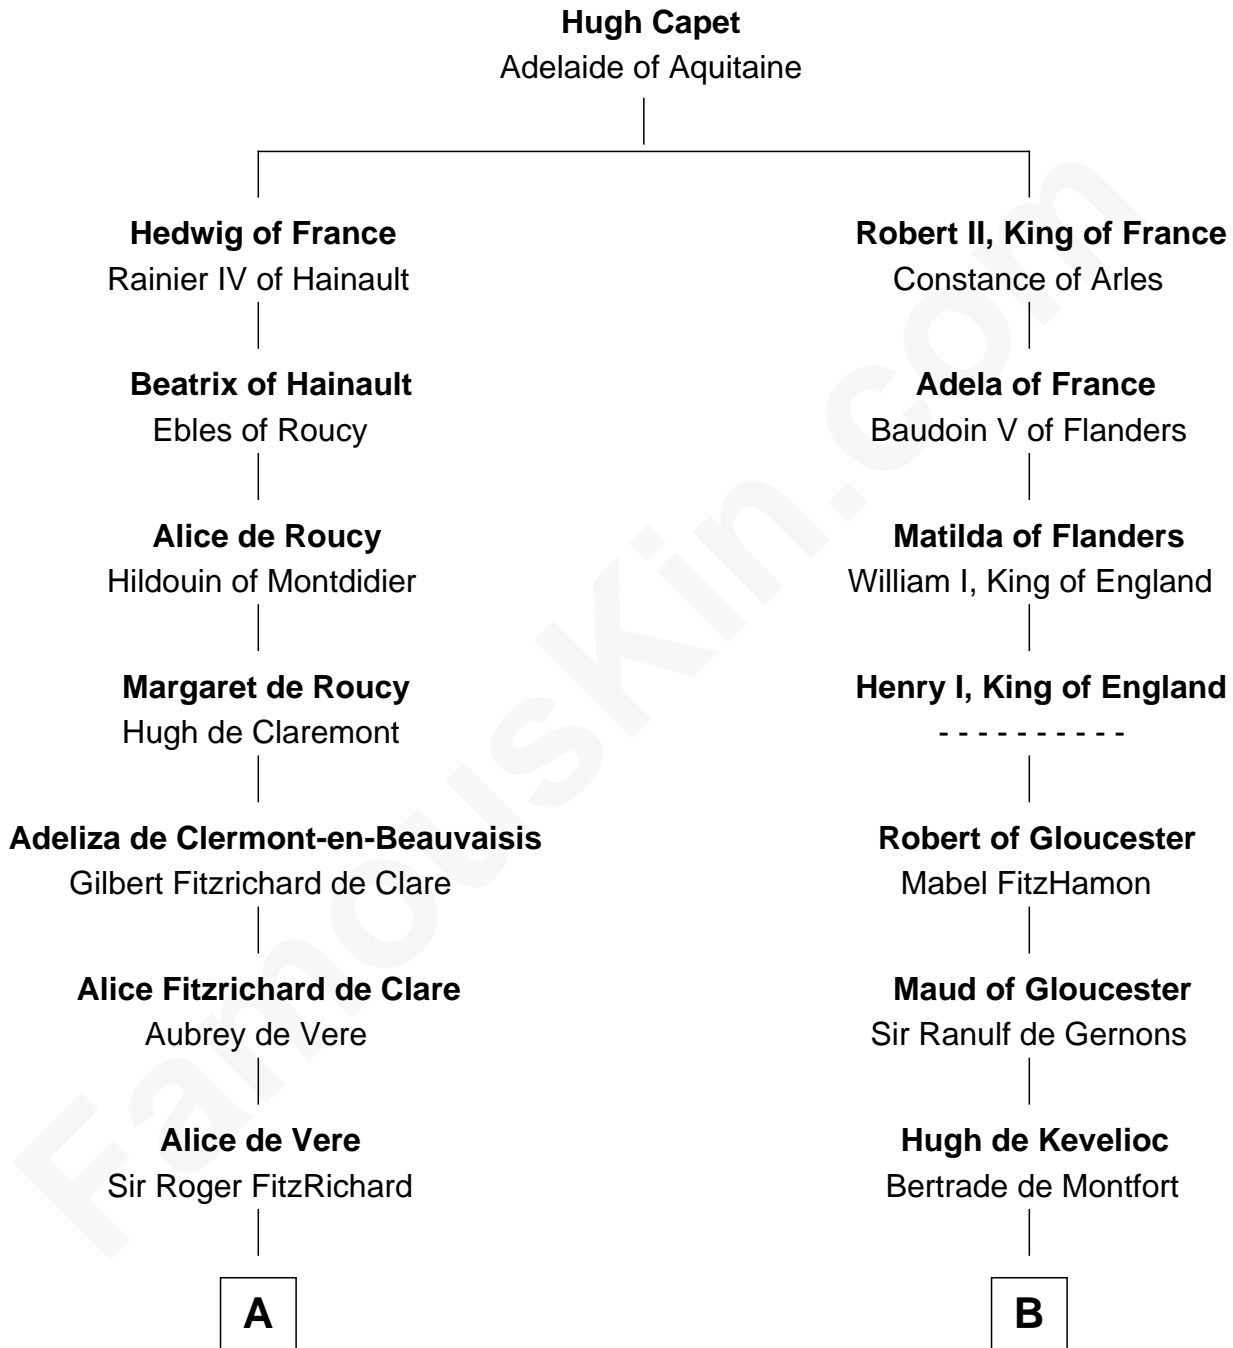

FamousKin.com Relationship Chart of

John Fitz Robert

Magna Carta Surety

8th cousin 12 times removed of

David Yale

(c1613 - 1690) *Great Migration Immigrant 1638*

C

John Wynn
Agnes Lloyd

Rev. David Yale
Frances Lloyd

Thomas Yale
Ann Lloyd

David Yale
Great Migration Immigrant 1638

FamousKin.com