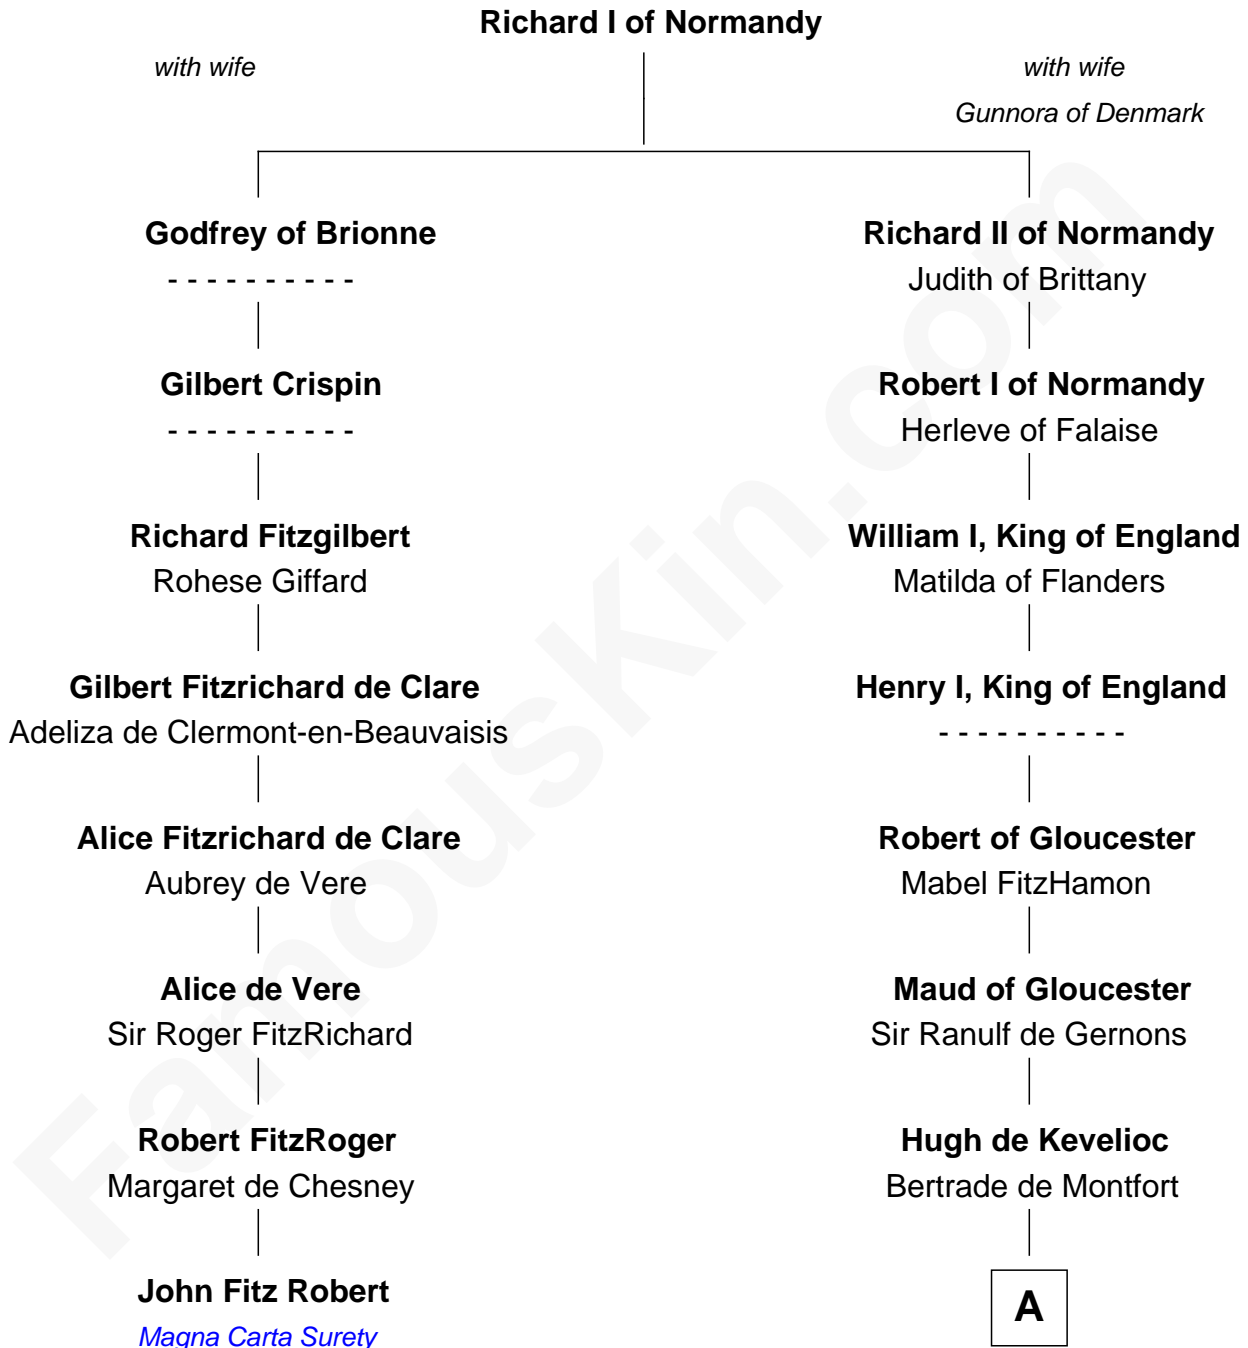

FamousKin.com Relationship Chart of

John Fitz Robert

Magna Carta Surety

7th cousin 13 times removed of

David Yale

(c1613 - 1690) Great Migration Immigrant 1638

A

Mabel of Chester

William d'Aubenev

Nichole d'Aubenev

Sir Roger de Somery

Joan de Somery

John IV le Strange

John V le Strange

Maud de Walton

Elizabeth le Strange

Gruffydd ap Madog

Gruffydd Fychan ap Gruffydd

Elen ferch Thomas ap Llewelyn

Tudor Gruffydd

Maud ferch Ienaf ap Adda

Lowri ferch Twdr

Gruffydd ap Einion

Elisau ap Gruffydd