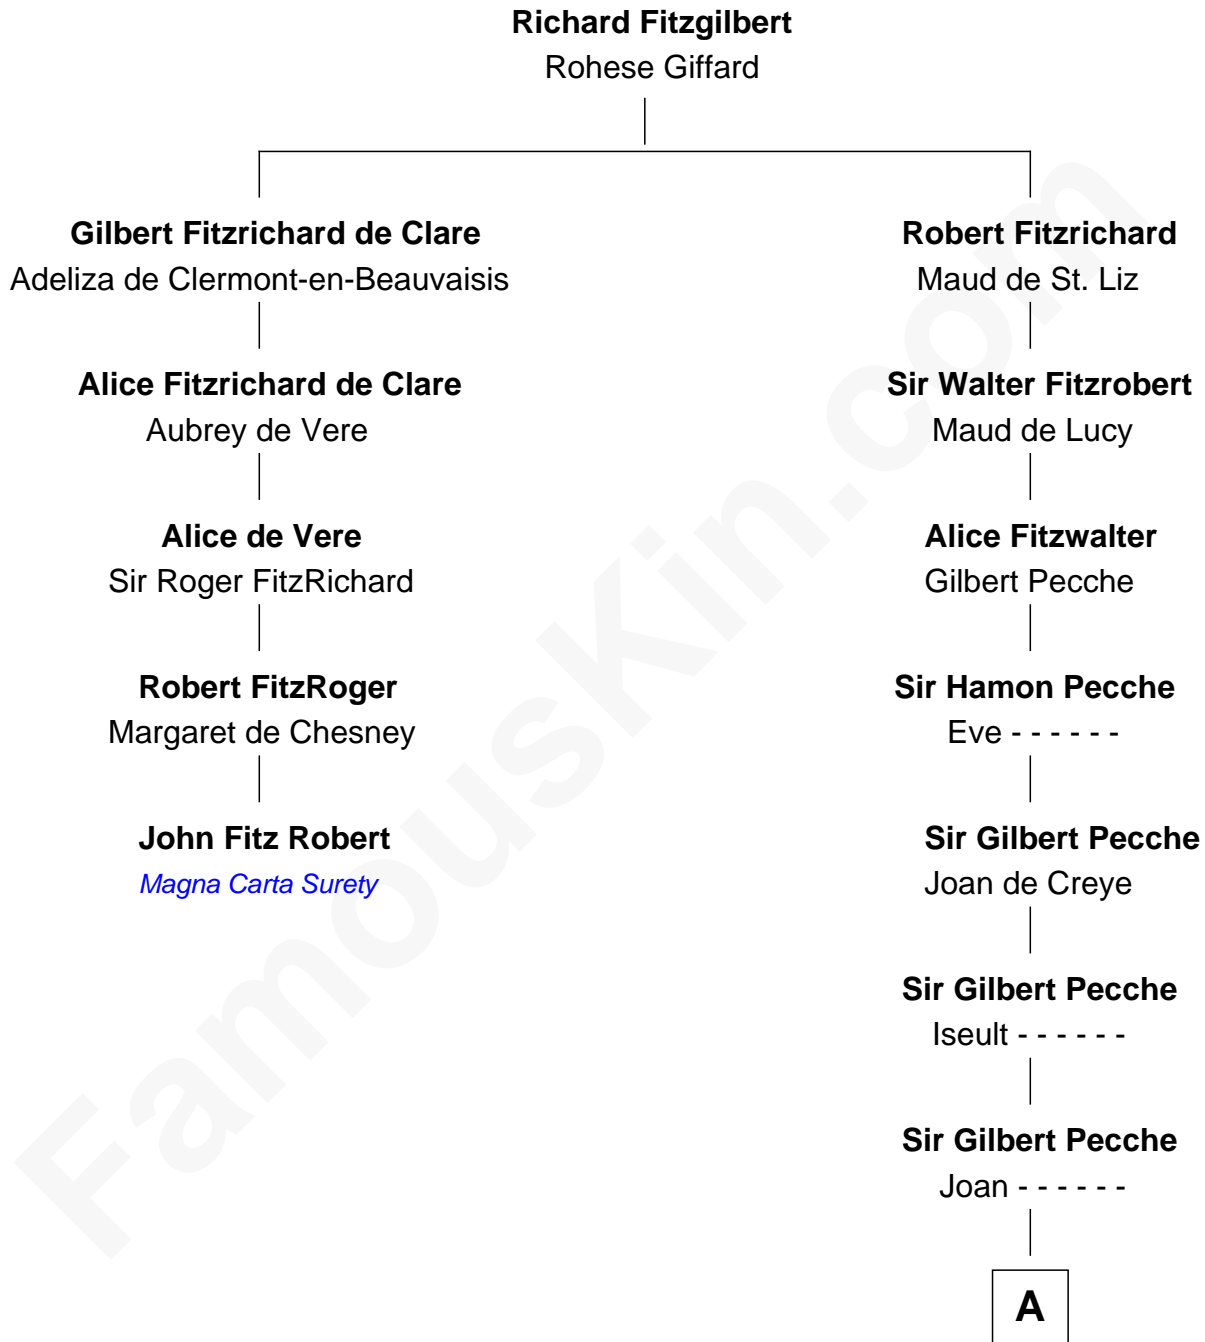

# FamousKin.com Relationship Chart of

**John Fitz Robert**

*Magna Carta Surety*

4th cousin 12 times removed of

**John Lawrence**

*(c1618 - 1698/9) Planter passenger 1635*

**A**

—  
**Katherine Pecche**  
Sir Thomas Notbeme

—  
**Richard Bull**  
Alice Hunt

—  
**Elizabeth Bull**  
John Lawrence

—  
**Thomas Lawrence**  
Joanna Antrobus

—  
**John Lawrence**  
*Planter passenger 1635*