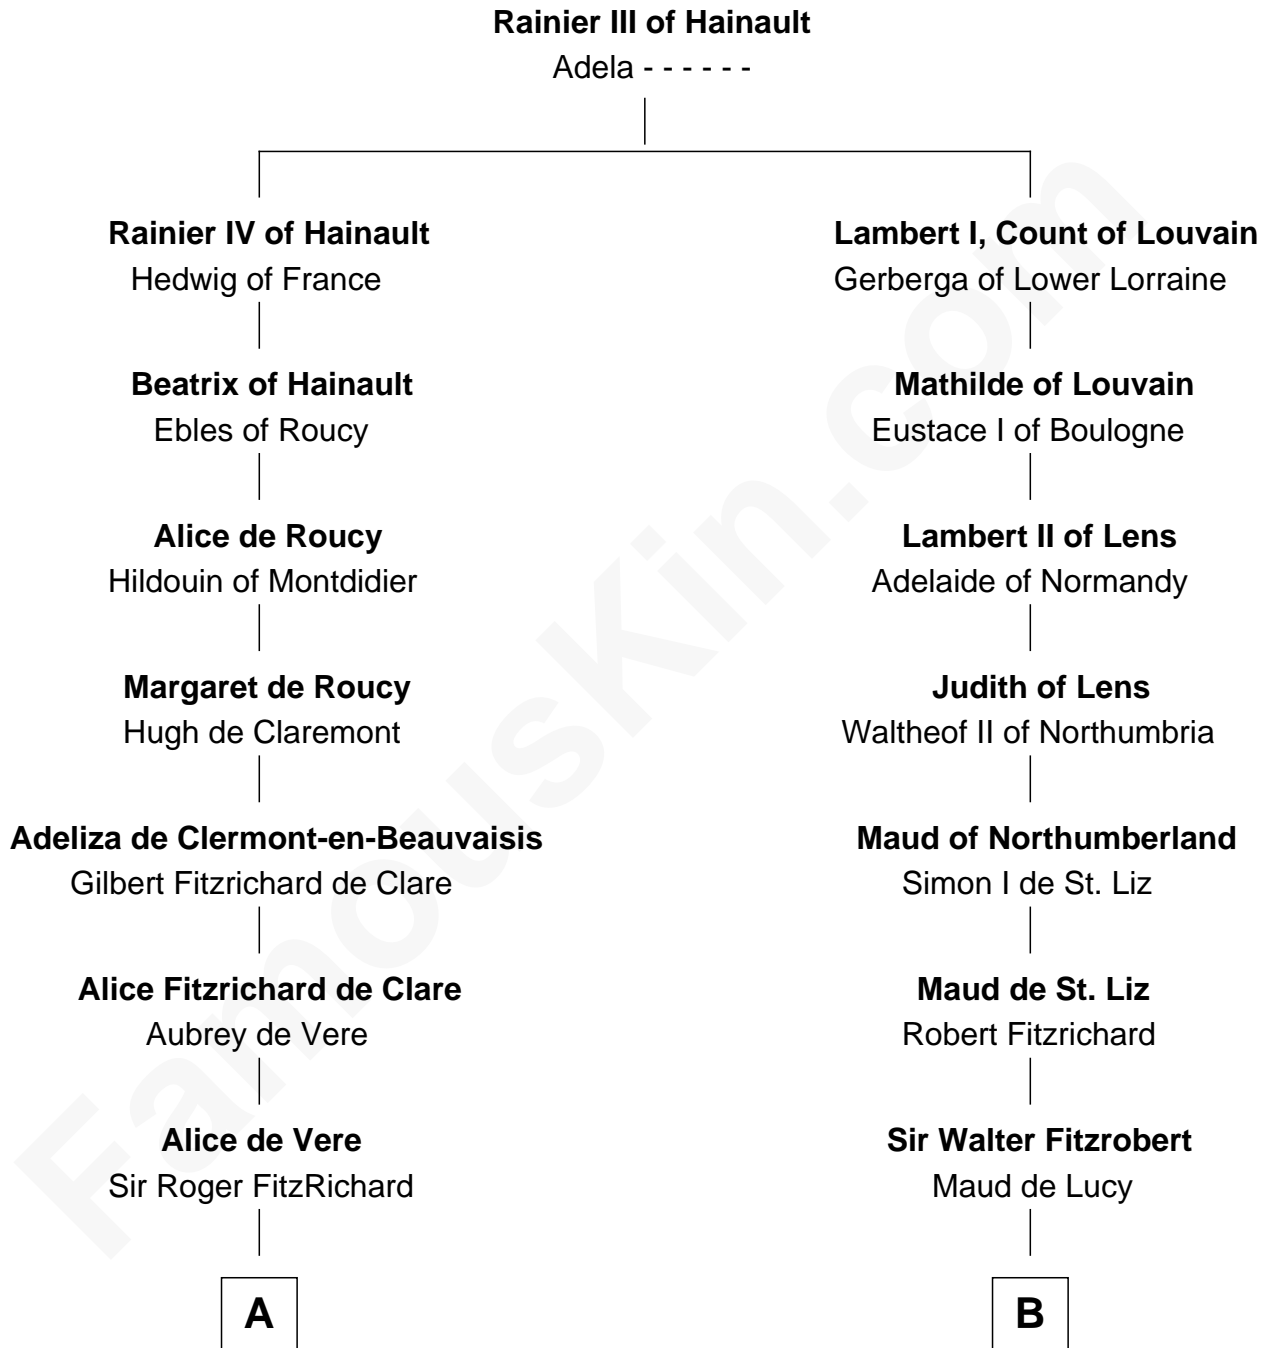

# FamousKin.com Relationship Chart of

**John Fitz Robert**

*Magna Carta Surety*

8th cousin 13 times removed of

**John Lawrence**

*(c1618 - 1698/9) Planter passenger 1635*

**C**

**Joan Knighton**

Charles Bull

**Richard Bull**

Alice Hunt

**Elizabeth Bull**

John Lawrence

**Thomas Lawrence**

Joanna Antrobus

**John Lawrence**

*Planter passenger 1635*