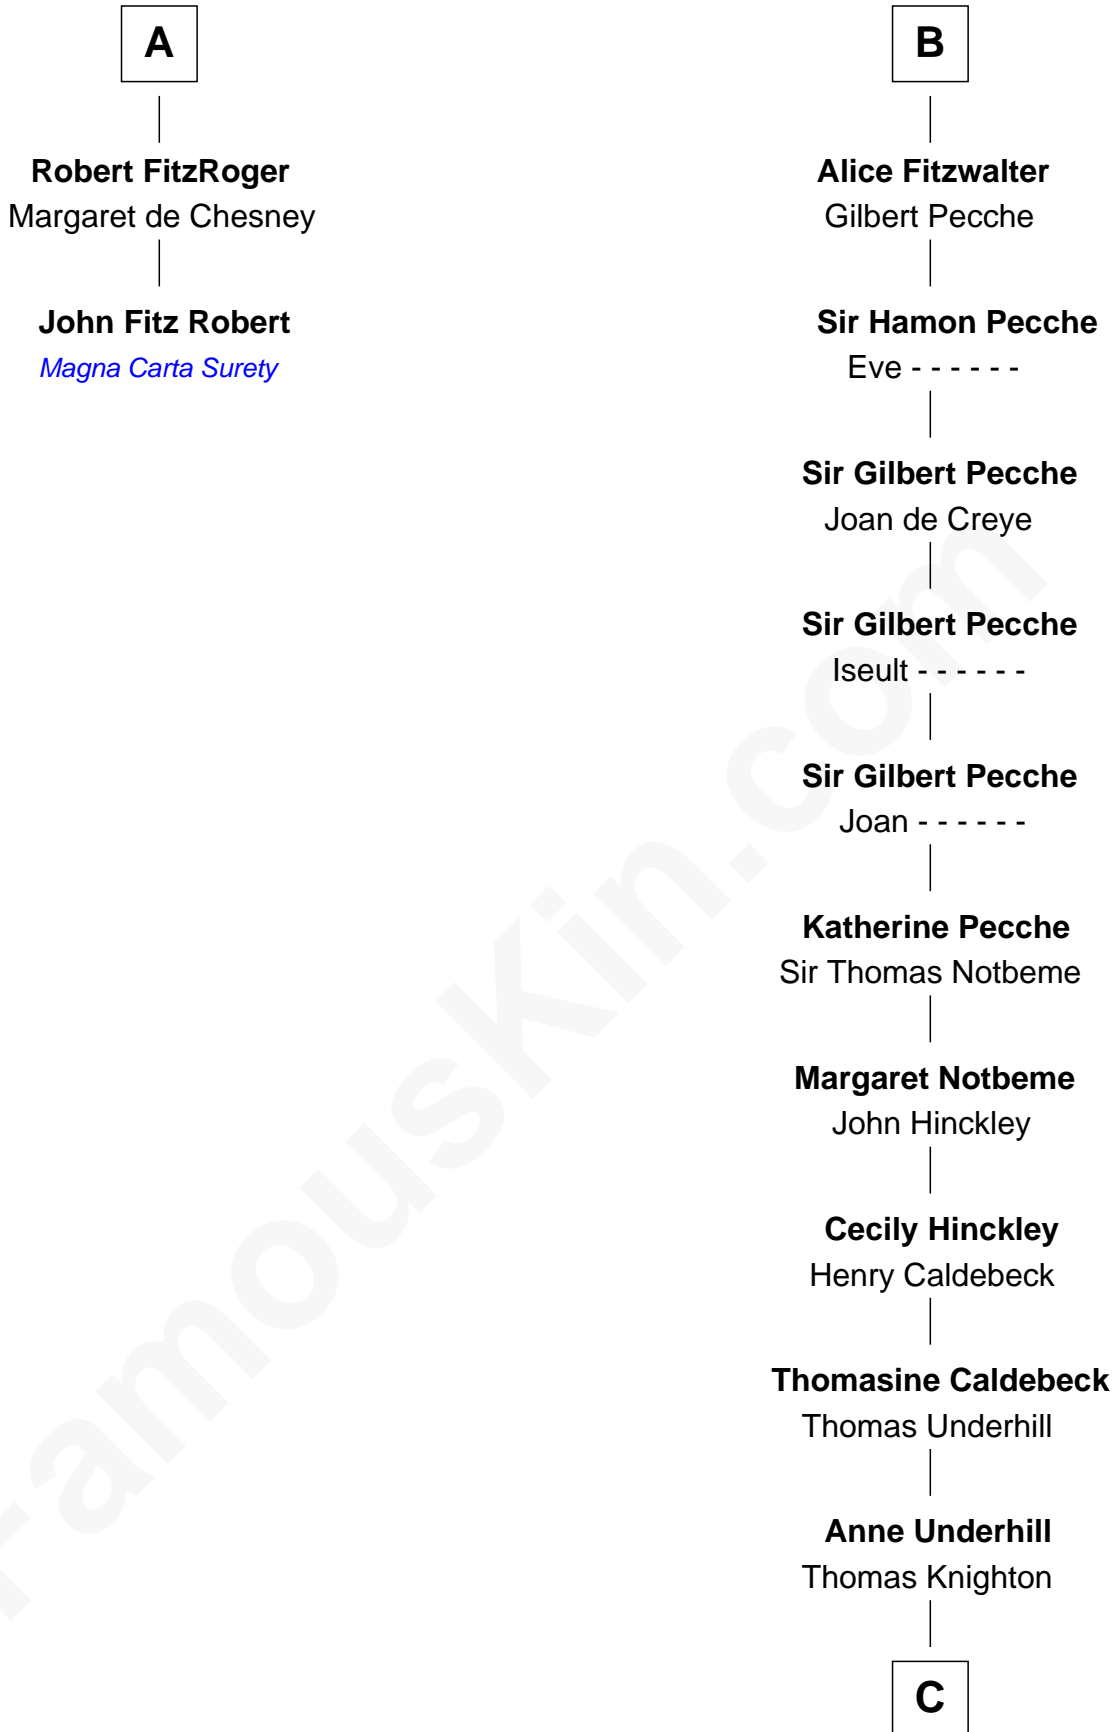

# FamousKin.com Relationship Chart of

**John Fitz Robert**

*Magna Carta Surety*

8th cousin 13 times removed of

**John Lawrence**

*(c1618 - 1698/9) Planter passenger 1635*

**C**

**Joan Knighton**

Charles Bull

**Richard Bull**

Alice Hunt

**Elizabeth Bull**

John Lawrence

**Thomas Lawrence**

Joanna Antrobus

**John Lawrence**