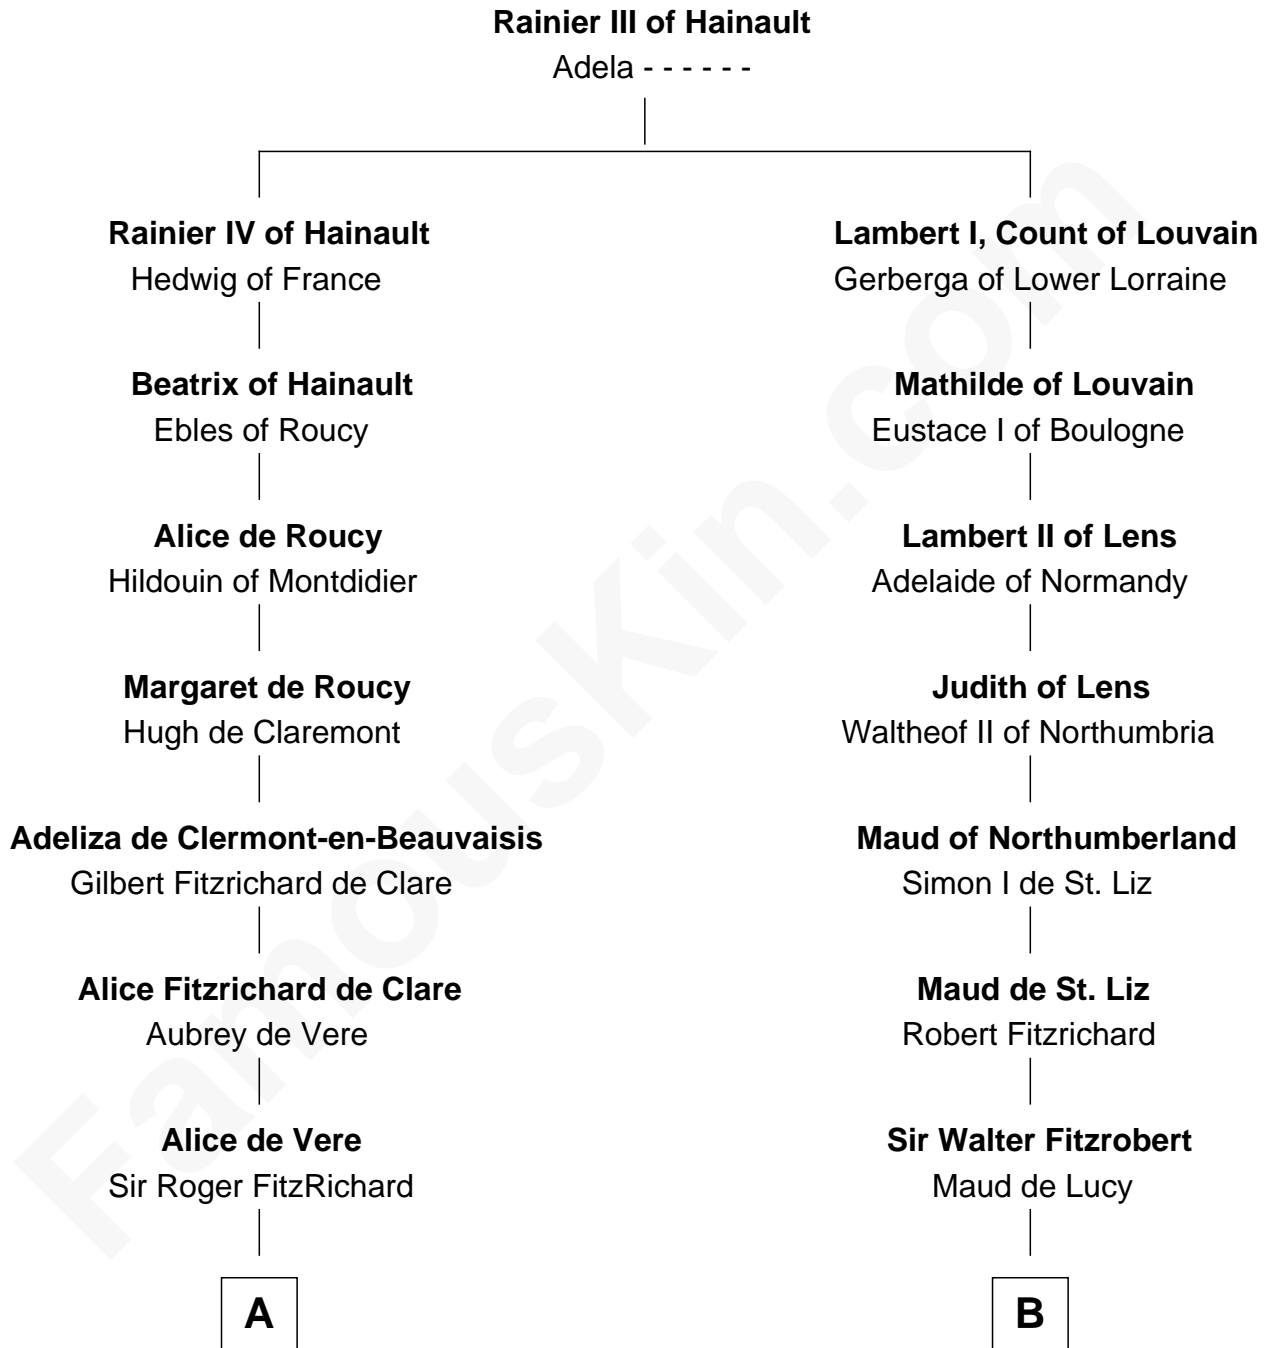

FamousKin.com Relationship Chart of

John Fitz Robert

Magna Carta Surety

8th cousin 13 times removed of

Mary Lawrence

(c1625 - 1715) Planter passenger 1635

C

Joan Knighton

Charles Bull

Richard Bull

Alice Hunt

Elizabeth Bull

John Lawrence

Thomas Lawrence

Joanna Antrobus

Mary Lawrence

Planter passenger 1635