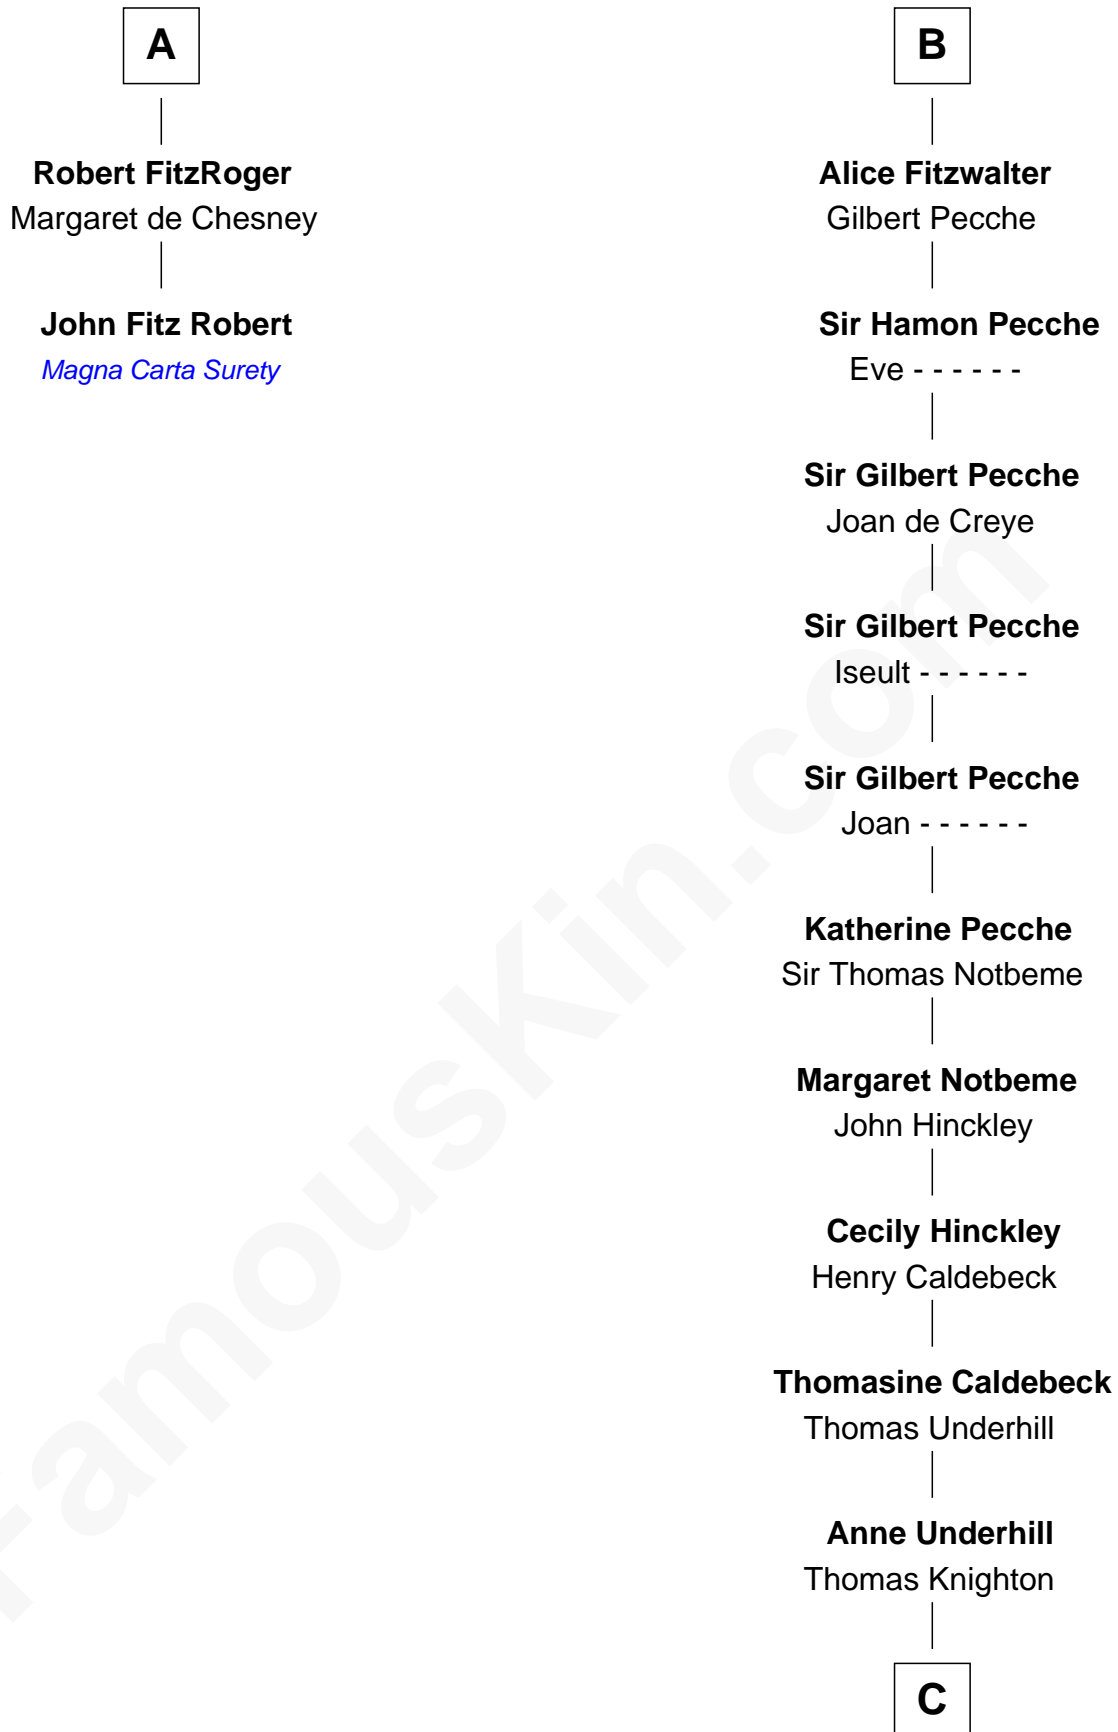

FamousKin.com Relationship Chart of

John Fitz Robert

Magna Carta Surety

8th cousin 13 times removed of

Mary Lawrence

(c1625 - 1715) Planter passenger 1635

C

Joan Knighton

Charles Bull

Richard Bull

Alice Hunt

Elizabeth Bull

John Lawrence

Thomas Lawrence

Joanna Antrobus

Mary Lawrence

Planter passenger 1635