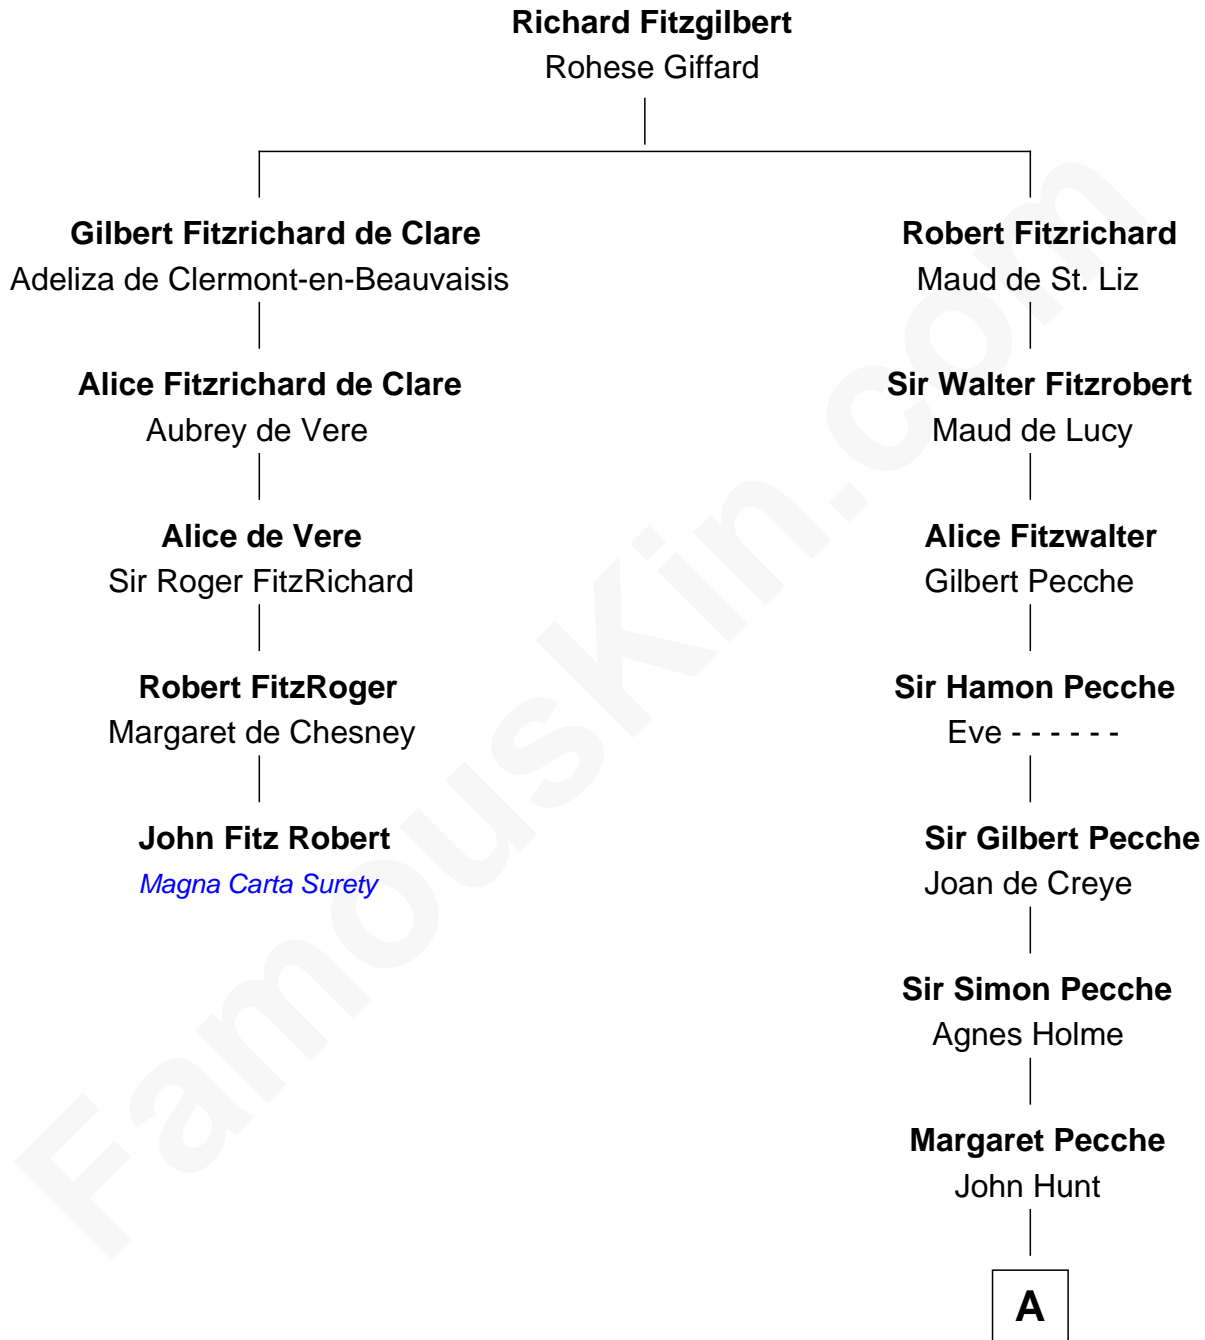

FamousKin.com Relationship Chart of

John Fitz Robert

Magna Carta Surety

4th cousin 17 times removed of

Colonel Robert Gould Shaw

U.S. Civil War leader of film "Glory" fame

A

Iodena Hunt
Thomas Cornish

John Cornish

John Cornish
Agnes Walden

Mary Cornish
Thomas Everard

Henry Everard

Thomas Everard
Margaret Wiseman

John Everard
Judith Bourne

Judith Everard
Samuel Appleton

John Appleton
Priscilla Glover

Robert Gould Shaw

Francis George Shaw

Sarah Blake Sturgis

Colonel Robert Gould Shaw

Main character in film "Glory"