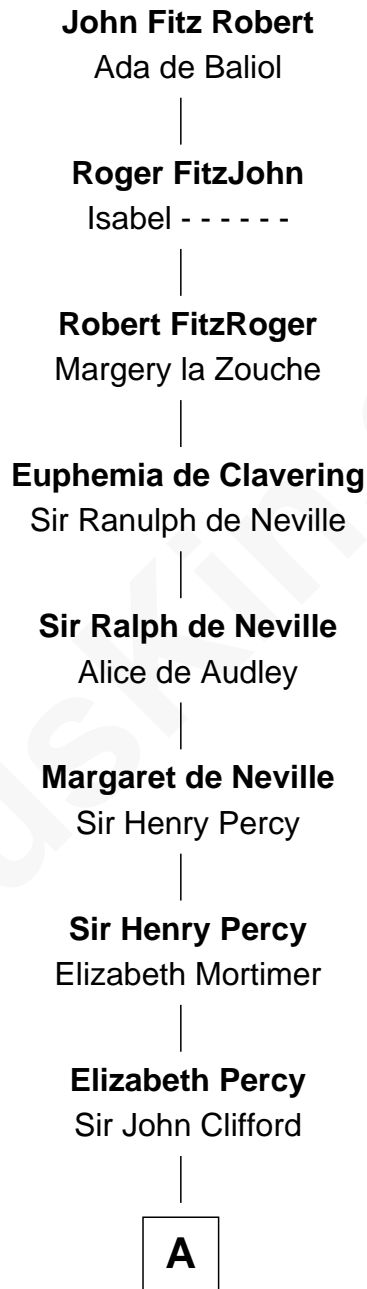

# FamousKin.com Relationship Chart of

**John Fitz Robert**

*Magna Carta Surety*

22nd Great-grandfather of

**Roy Rogers**

*Cowboy movie actor and singer*

**A**

**Mary Clifford**

Sir Philip Wentworth

**Elizabeth Wentworth**

Sir Martin de la See

**Joan de la See**

Sir Piers Hildyard

**Isabel Hildyard**

Ralph Legard

**Joan Ledgard**

Richard Skepper

**Edward Skepper**

Mary Robinson

**Rev. William Skepper**

Sarah Fisher

**Sarah Skepper**

Walter Fairfield

**Sarah Fairfield**