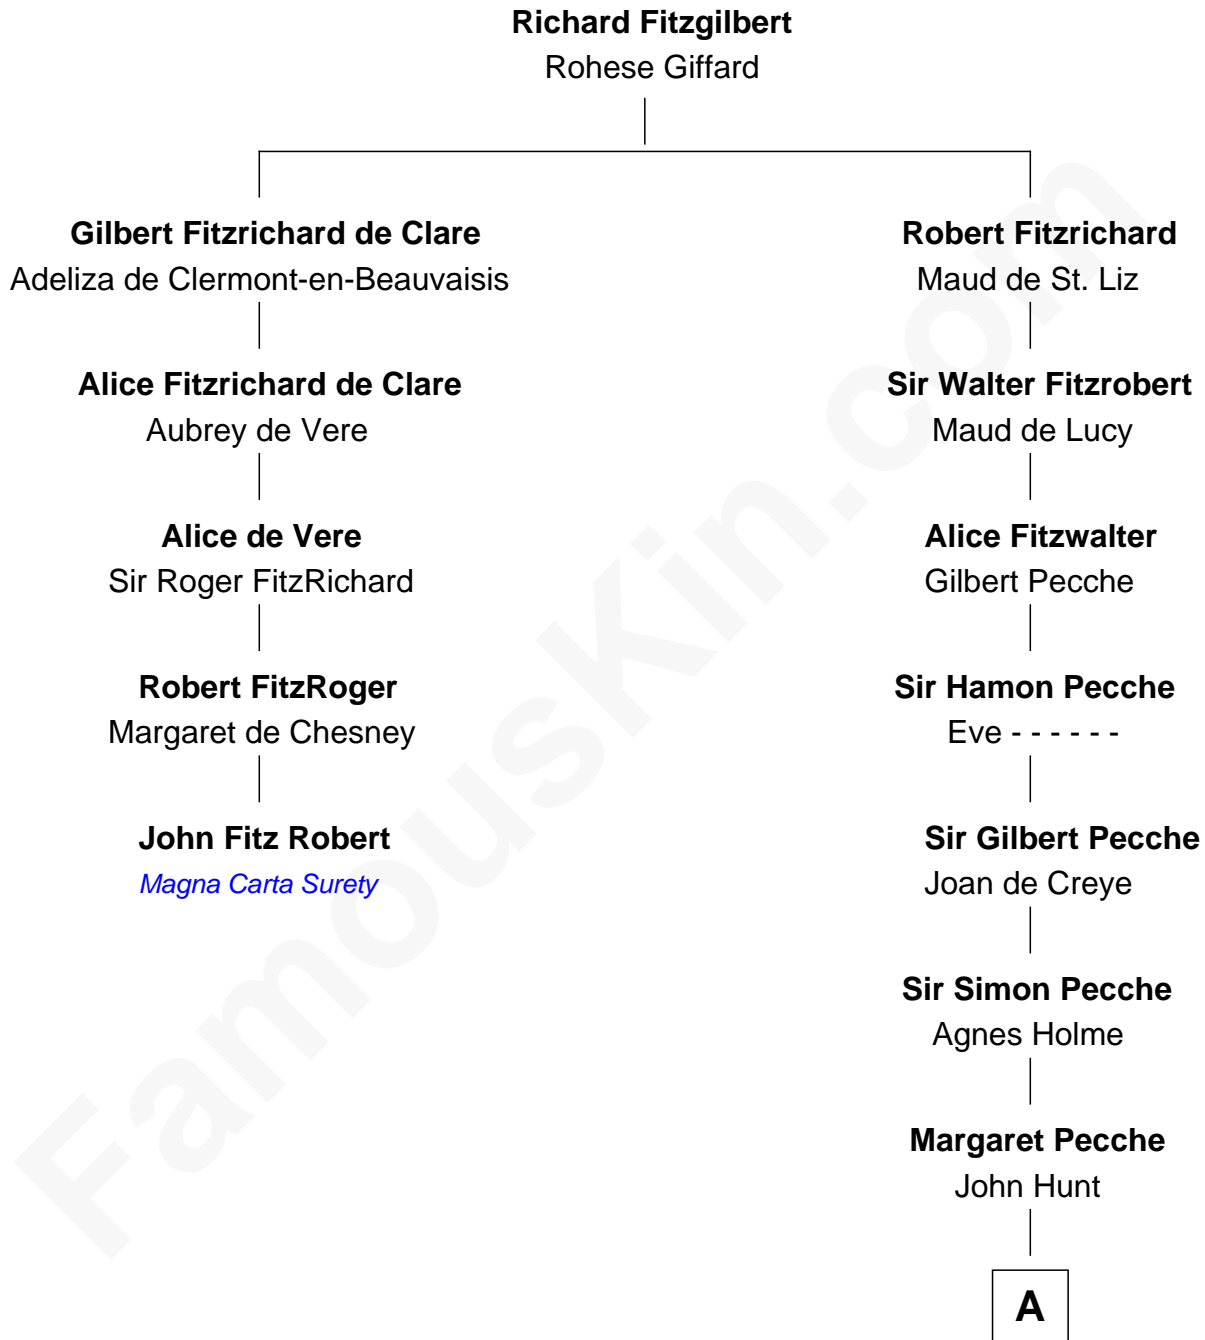

# FamousKin.com Relationship Chart of

**John Fitz Robert**

*Magna Carta Surety*

4th cousin 17 times removed of

**Eliphalet Remington**

*Founder of Remington Arms Company*

**A**

**Iodena Hunt**  
Thomas Cornish

**John Cornish**  
-----

**John Cornish**  
Agnes Walden

**Mary Cornish**  
Thomas Everard

**Henry Everard**  
-----

**Thomas Everard**  
Margaret Wiseman

**John Everard**  
Judith Bourne

**Judith Everard**  
Samuel Appleton