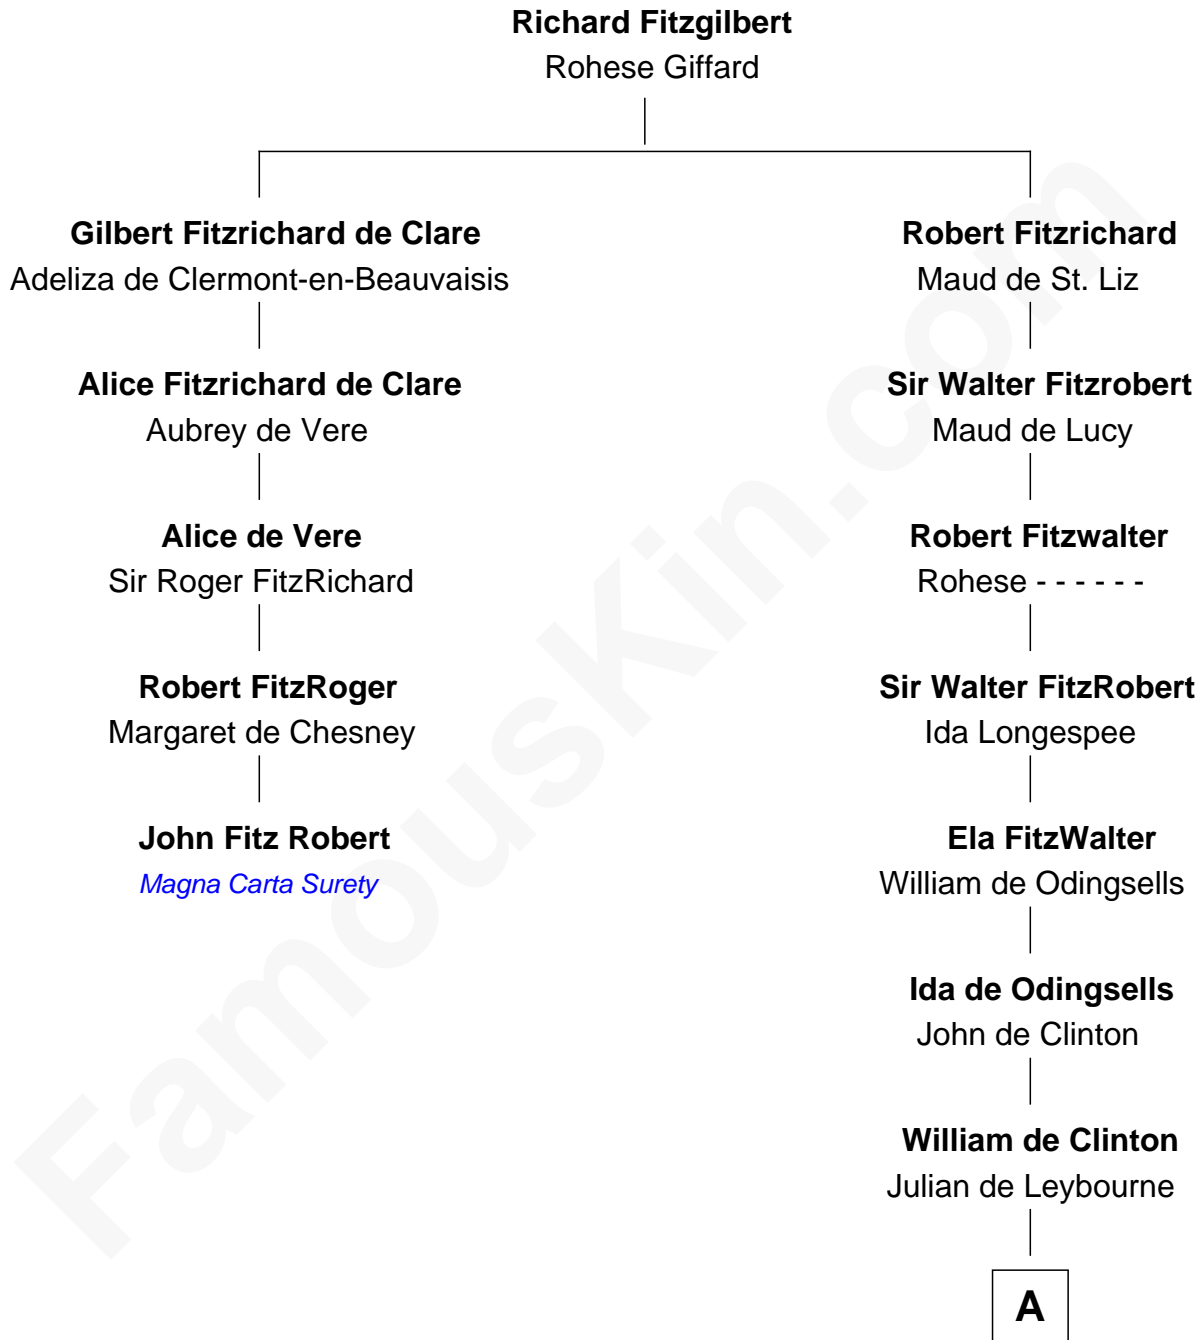

# FamousKin.com Relationship Chart of

**John Fitz Robert**

*Magna Carta Surety*

4th cousin 15 times removed of

**William Wentworth**

*(c1616 - 1696/7) Great Migration Immigrant 1638*

**A**

**Elizabeth de Clinton**

Sir John FitzWilliam

**Sir William FitzWilliam**

Maude de Cromwell

**Joan FitzWilliam**

Sir Henry Sotehill

**Henry Sotehill**

Eleanor Moseley

**Beatrice Sotehill**

Sir Thomas Markenfield

**Elizabeth Markenfield**

Walter Calverley

**Joan Calverley**

John Wentworth

**Thomas Wentworth**

Jane Mirfield

**Oliver Wentworth**

Susanna Carter

William Wentworth

*Great Migration Immigrant 1638*

FamousKin.com