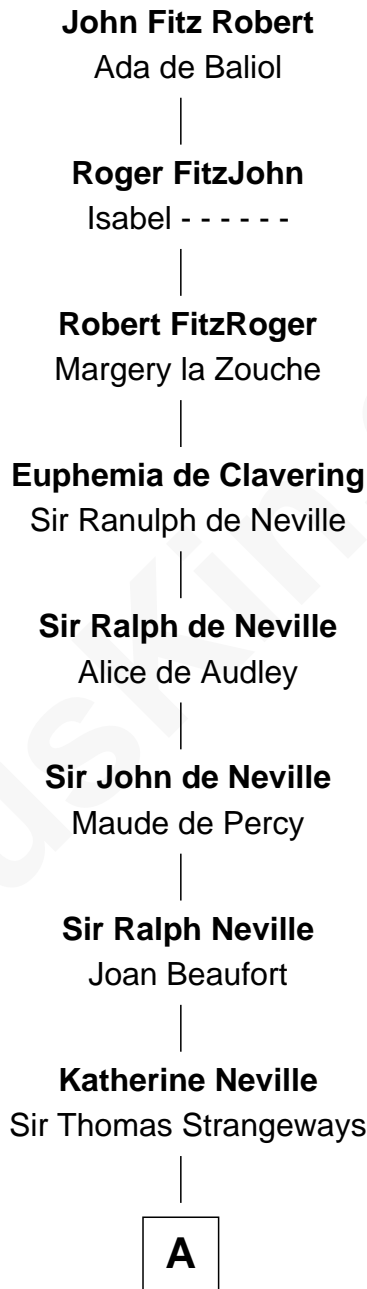

FamousKin.com Relationship Chart of

John Fitz Robert

Magna Carta Surety

16th Great-grandfather of

Bathsheba (Ruggles) Spooner

First woman executed for murder in U.S. by non-British government

A

—
Joan Strangeways
Sir William Willoughby

—
Cecily Willoughby
Sir Edward Sutton

—
Sir John Sutton
Cecily Grey

—
Sir Henry Dudley
----- Ashton

—
Probable

Roger Dudley
Susanna Thorne

—
Gov. Thomas Dudley
Dorothy York

—
Mercy Dudley
Rev. John Woodbridge

—
Martha Woodbridge
Samuel Ruggles

—
Rev. Timothy Ruggles
Mary White

—
Timothy Dwight Ruggles
Bathsheba Bourne

—
Bathsheba (Ruggles) Spooner
First Woman Executed in U.S.