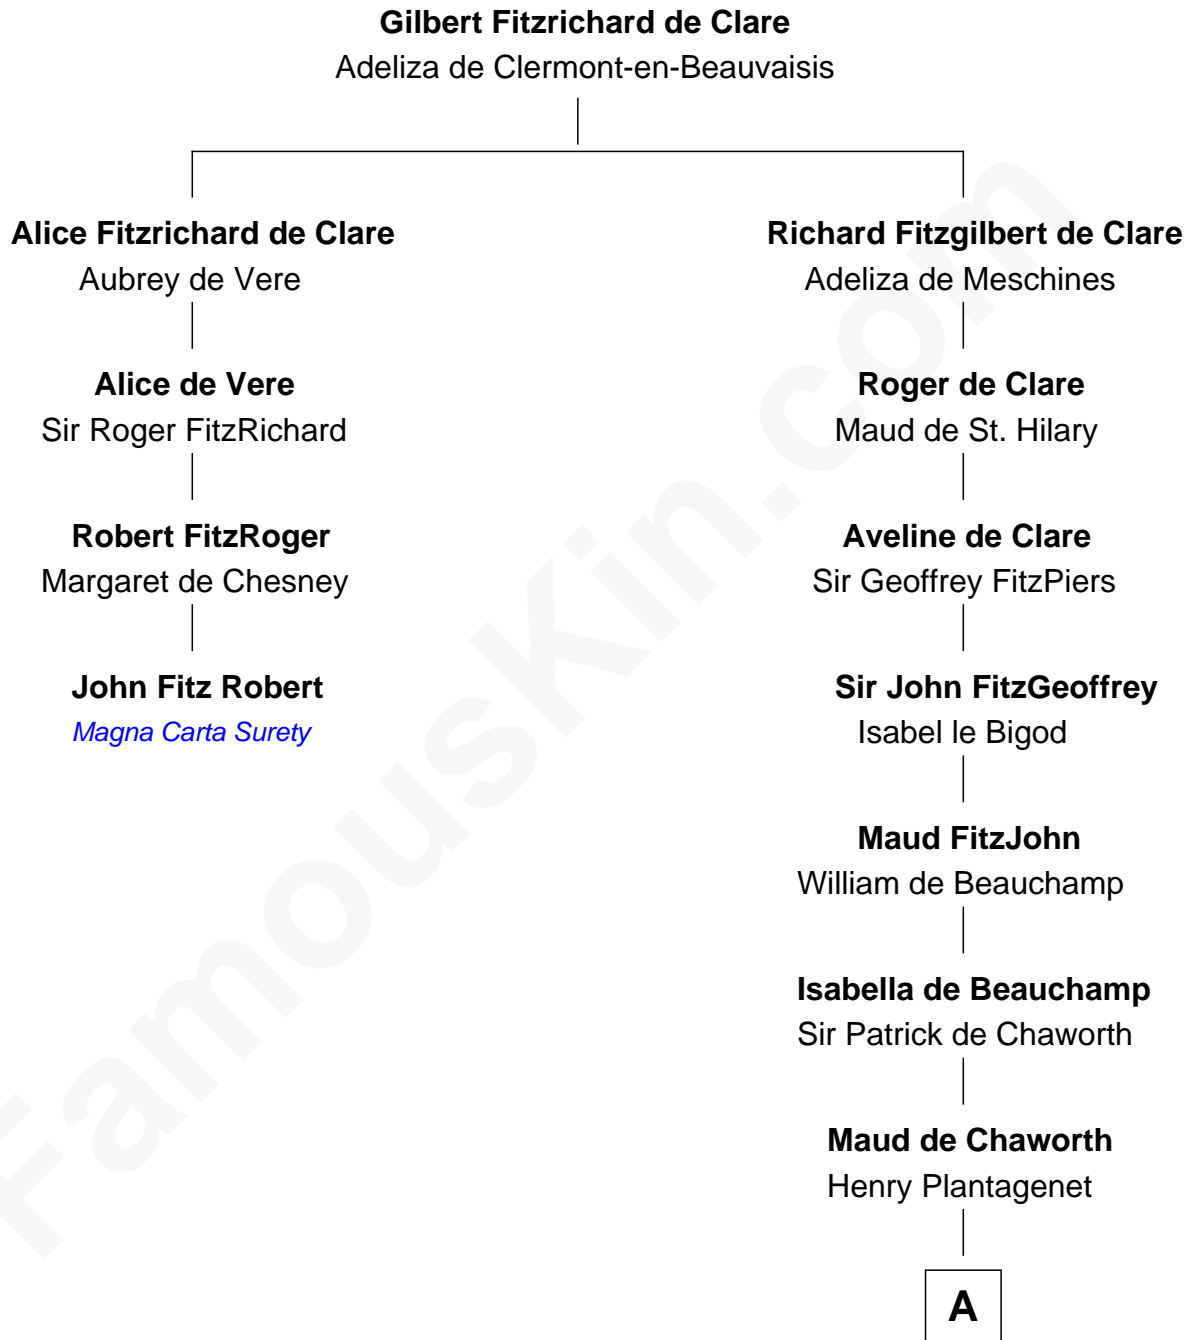

# FamousKin.com Relationship Chart of

**John Fitz Robert**

*Magna Carta Surety*

3rd cousin 16 times removed of

**Patrick Henry**

*1st and 6th Governor of Virginia*

**A**

**Eleanor Plantagenet**  
Richard Fitzalan

**Alice Fitzalan**  
Sir Thomas de Holand

**Margaret de Holand**  
Sir John Beaufort

**Joan Beaufort**  
Sir James Stewart

**John Stewart**  
Eleanor Sinclair

**Elizabeth Stewart**  
Alexander Robertson

**John Robertson**  
Margaret Crichton

Mrs. Sarah Winston Syme

—  
**Patrick Henry**

*1st & 6th Gov. of Virginia*

FamousKin.com