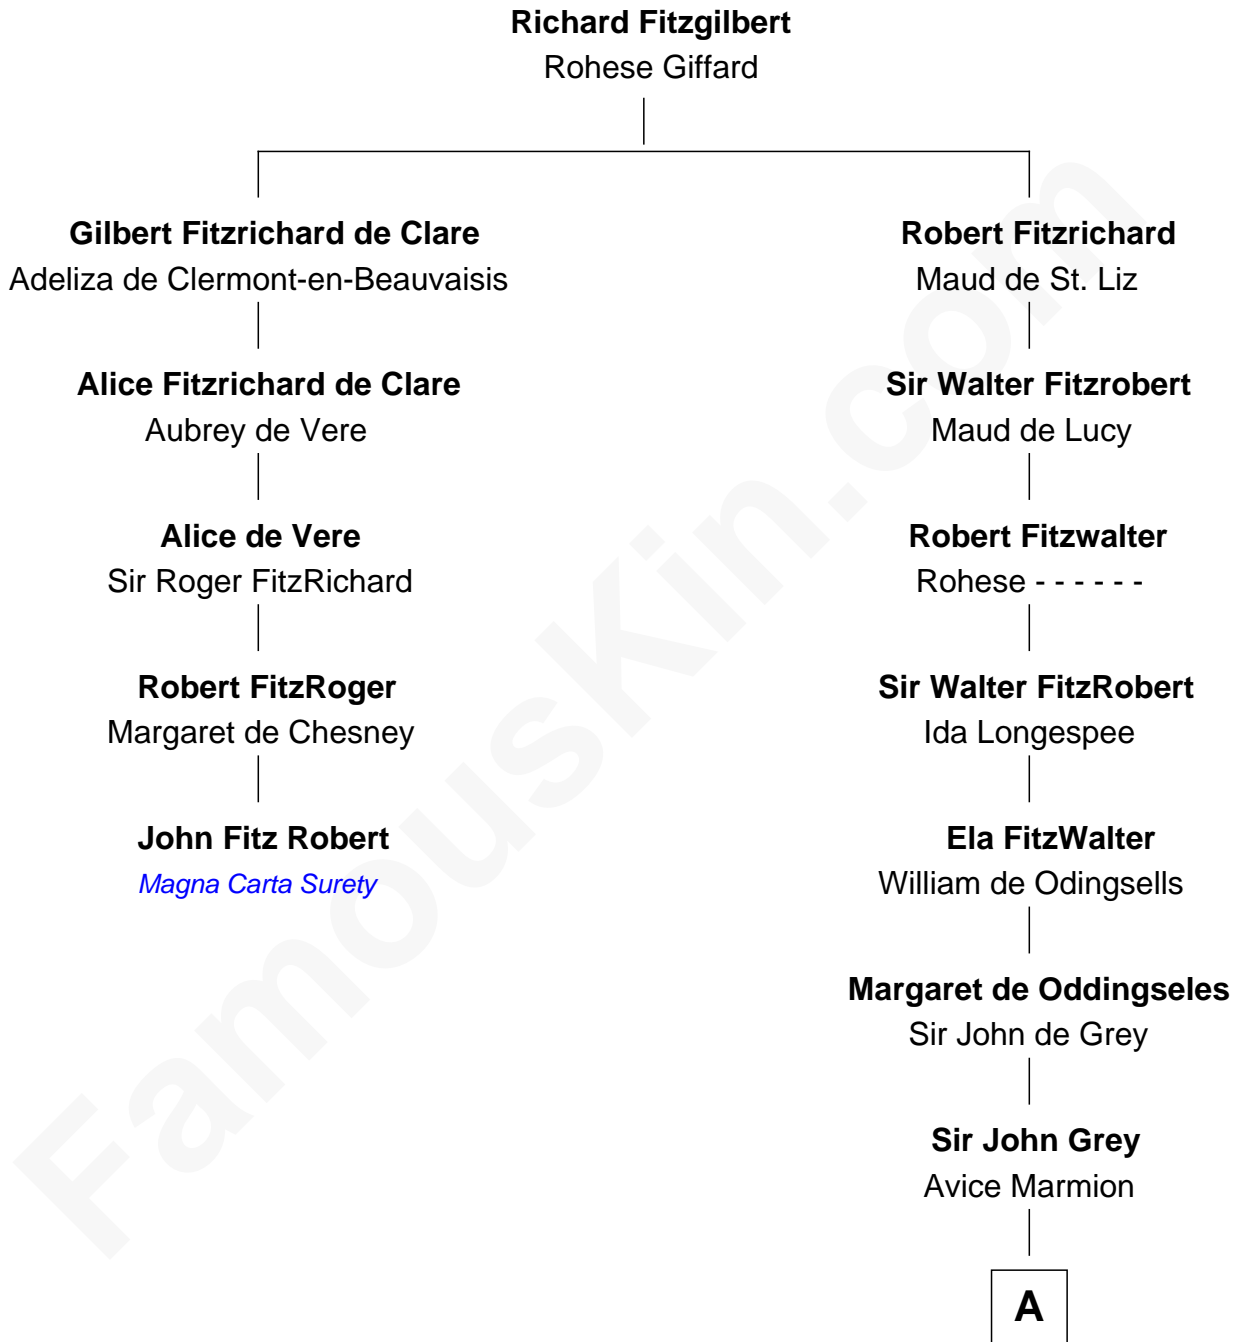

FamousKin.com Relationship Chart of

John Fitz Robert

Magna Carta Surety

4th cousin 16 times removed of

John Langdon

Signer of the U.S. Constitution

A

Maud Grey
Sir Thomas Harcourt

Sir Thomas Harcourt
Jane Fraunceys

Sir Richard Harcourt
Edith St. Clair

Alice Harcourt
William Bessiles

Elizabeth Bessiles
Richard Fettiplace

Anne Fettiplace
Edward Purefoy

Mary Purefoy
Thomas Thorne

Susanna Thorne
Roger Dudley