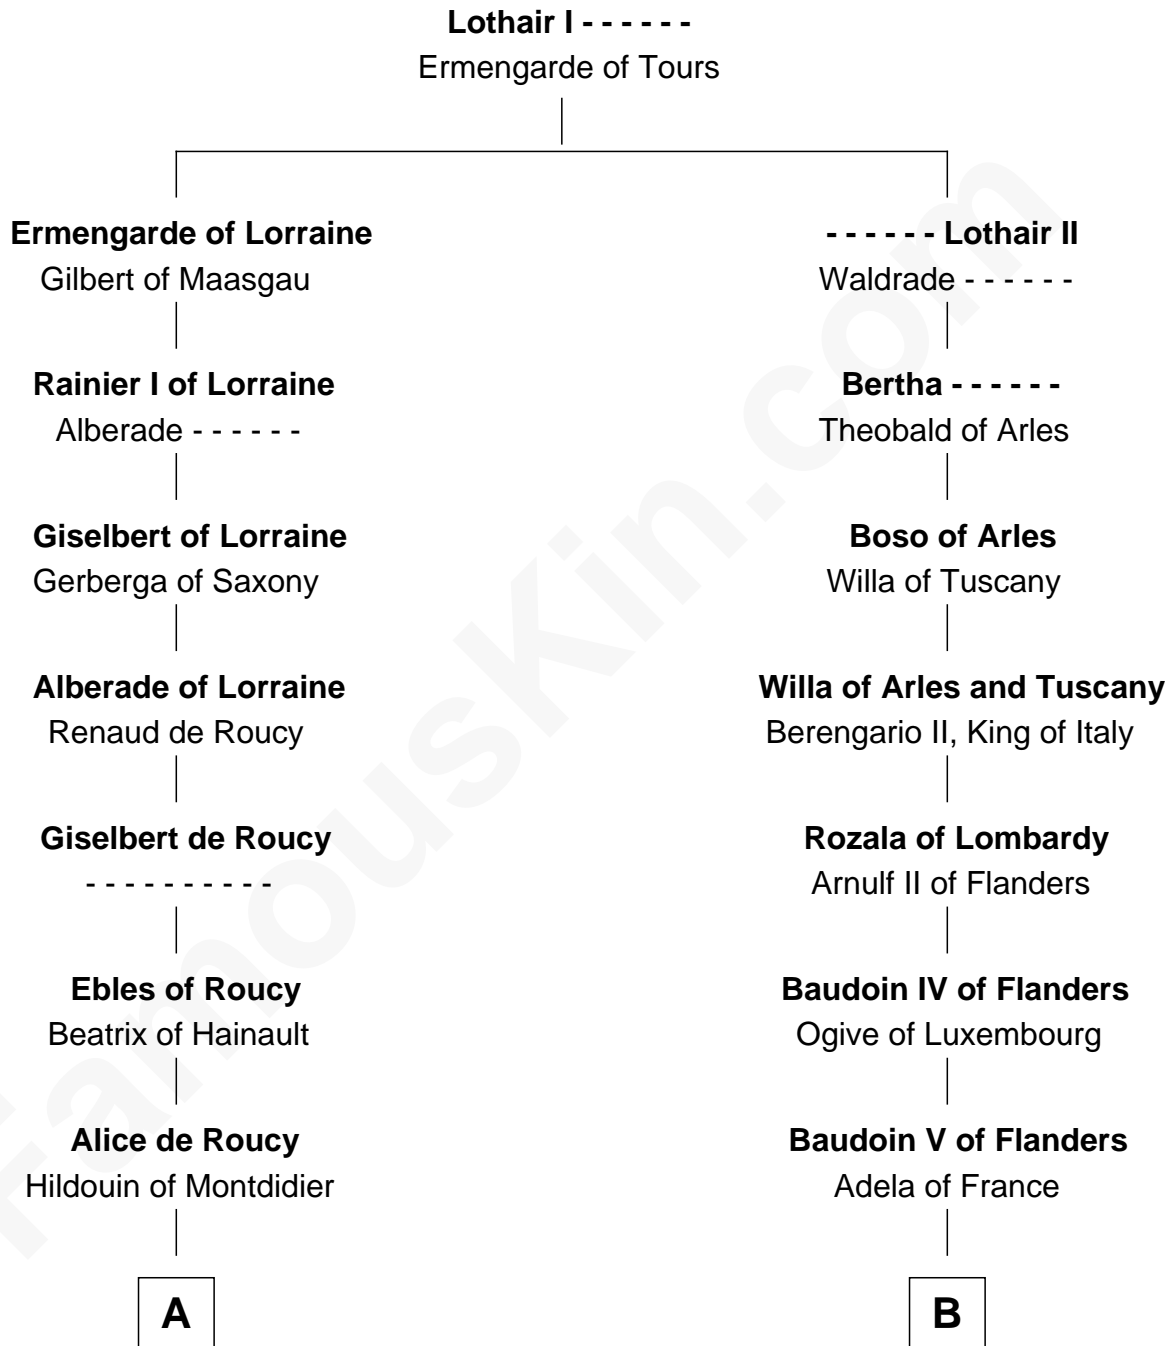

FamousKin.com Relationship Chart of

John Fitz Robert

Magna Carta Surety

12th cousin 1 time removed of

King Edward I

King of England

A

Margaret de Roucy

Hugh de Claremont

Adeliza de Clermont-en-Beauvaisis

Gilbert Fitzrichard de Clare

Alice Fitzrichard de Clare

Aubrey de Vere

Alice de Vere

Sir Roger FitzRichard

Robert FitzRoger

Margaret de Chesney

John Fitz Robert

Magna Carta Surety

B

Matilda of Flanders

William I, King of England

Henry I, King of England

Maud of Scotland