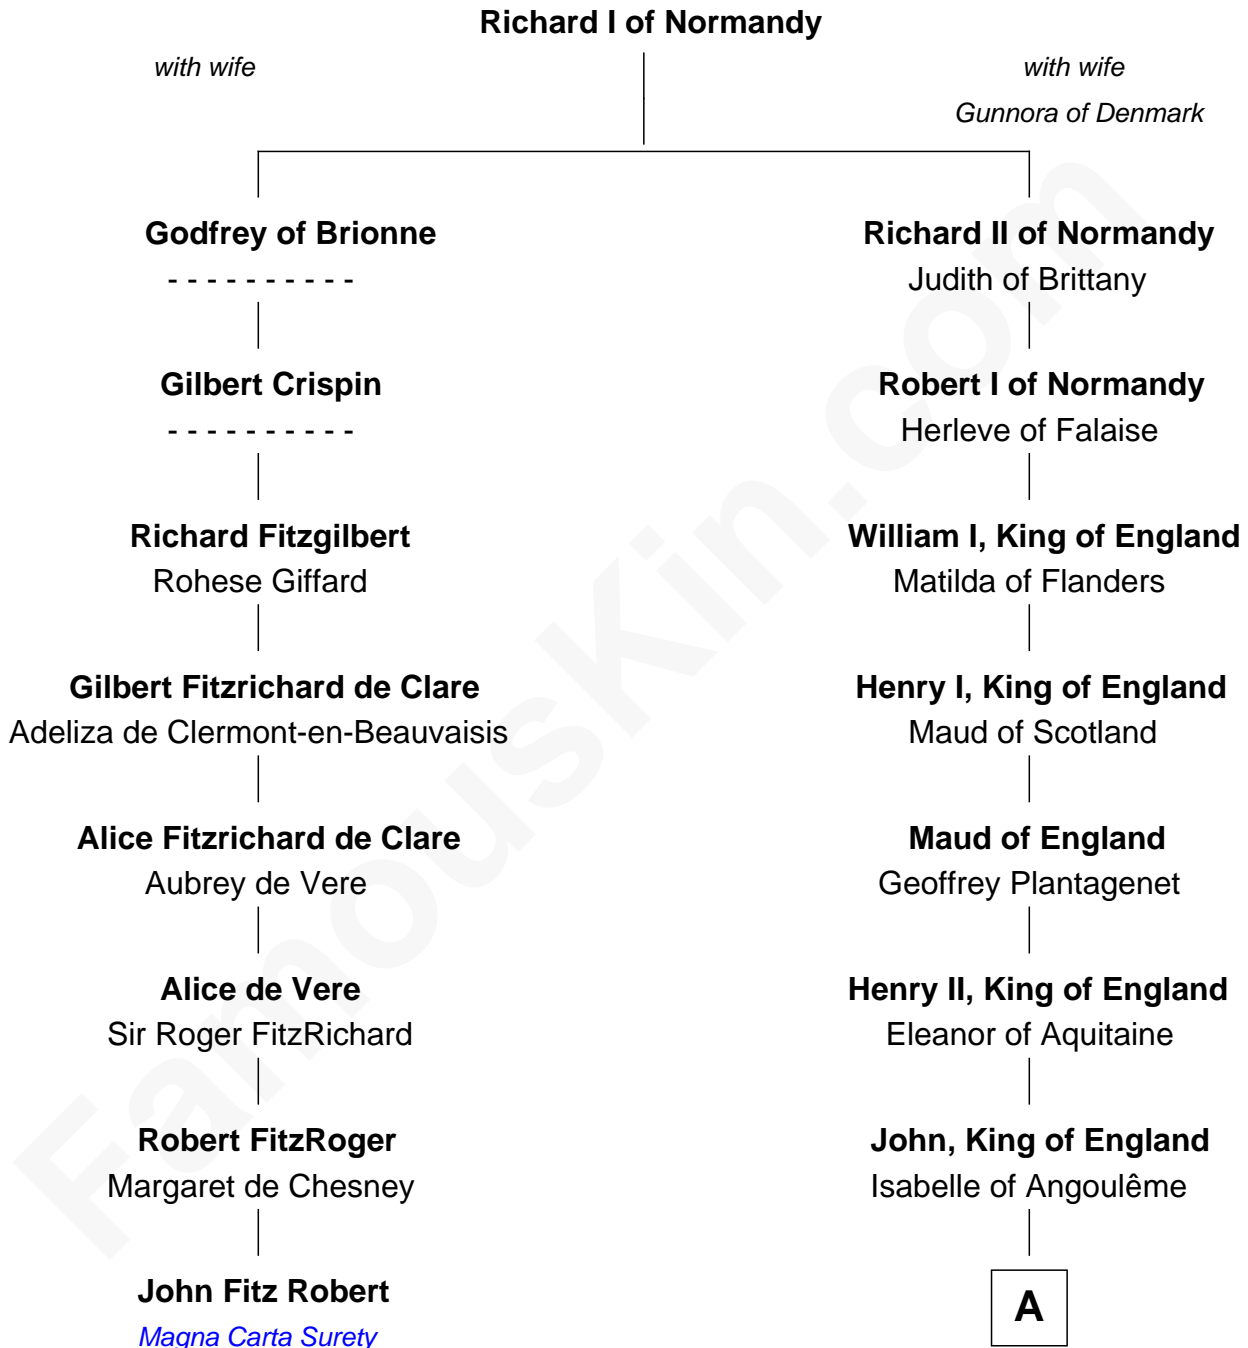

FamousKin.com Relationship Chart of

John Fitz Robert

Magna Carta Surety

7th cousin 1 time removed of

King Edward I

King of England

FamousKin.com