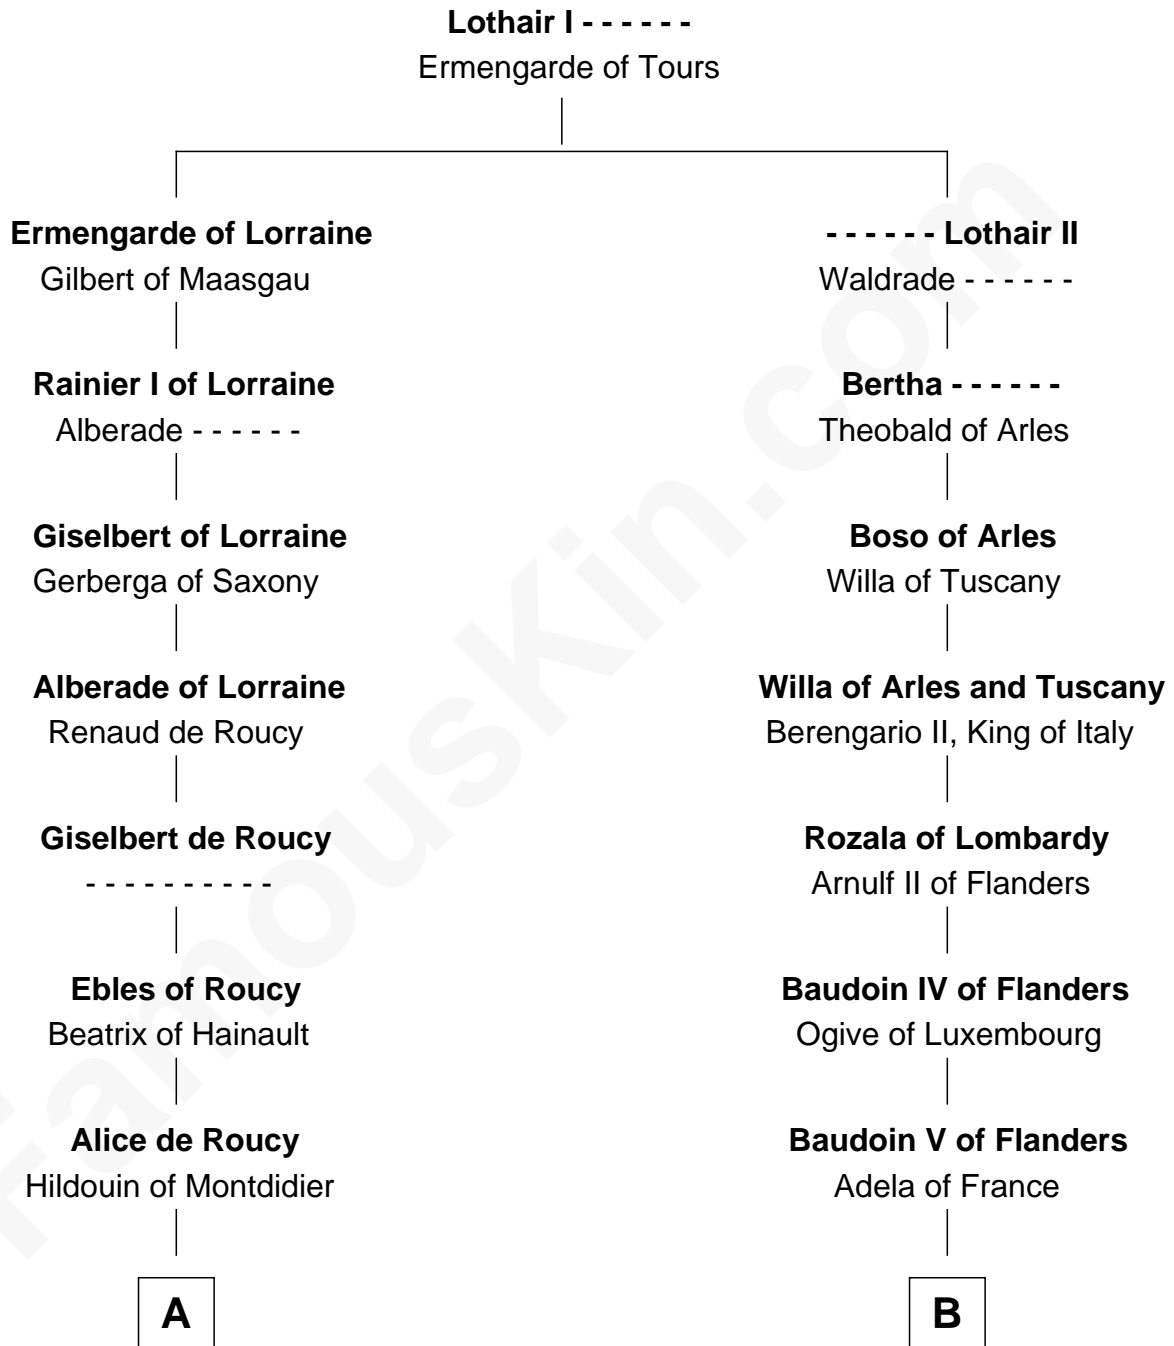

FamousKin.com Relationship Chart of

John Fitz Robert

Magna Carta Surety

12th cousin of

King Henry III

King of England

A

Margaret de Roucy

Hugh de Claremont

Adeliza de Clermont-en-Beauvaisis

Gilbert Fitzrichard de Clare

Alice Fitzrichard de Clare

Aubrey de Vere

Alice de Vere

Sir Roger FitzRichard

Robert FitzRoger

Margaret de Chesney

John Fitz Robert

Magna Carta Surety

B

Matilda of Flanders

William I, King of England

Henry I, King of England

Maud of Scotland