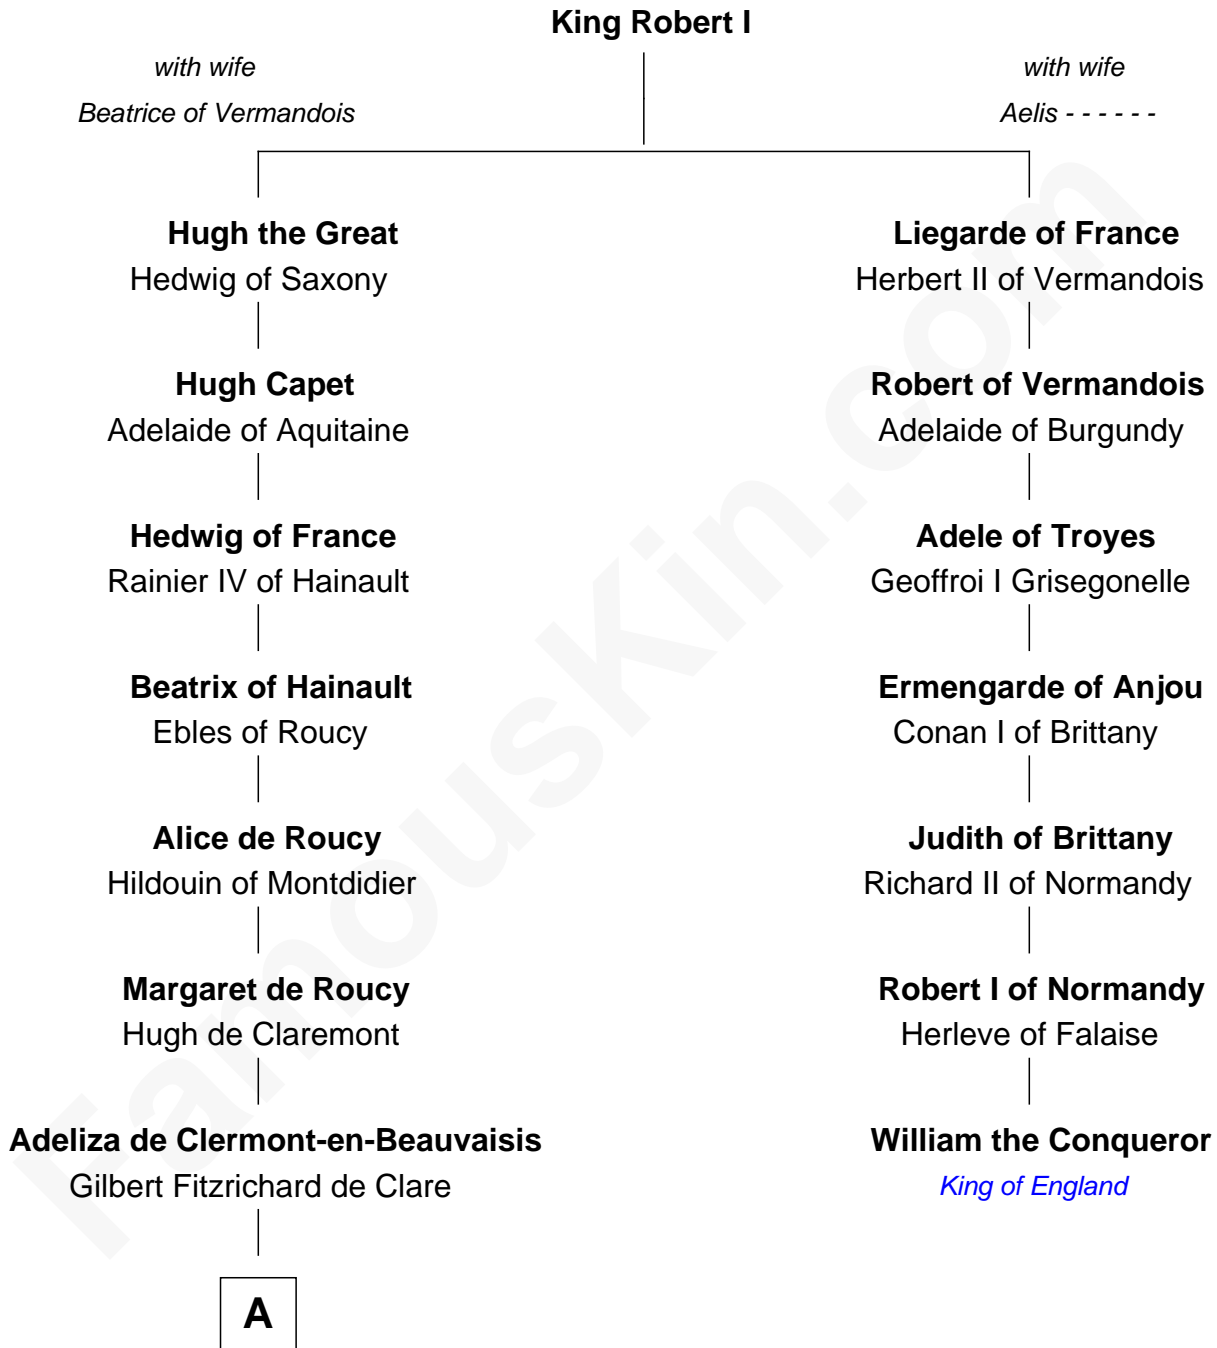

# FamousKin.com Relationship Chart of

**John Fitz Robert**

*Magna Carta Surety*

6th cousin 4 times removed of

**William the Conqueror**

*King of England*

**A**

—  
**Alice Fitzrichard de Clare**

Aubrey de Vere

—  
**Alice de Vere**

Sir Roger FitzRichard

—  
**Robert FitzRoger**

Margaret de Chesney

—  
**John Fitz Robert**

*Magna Carta Surety*